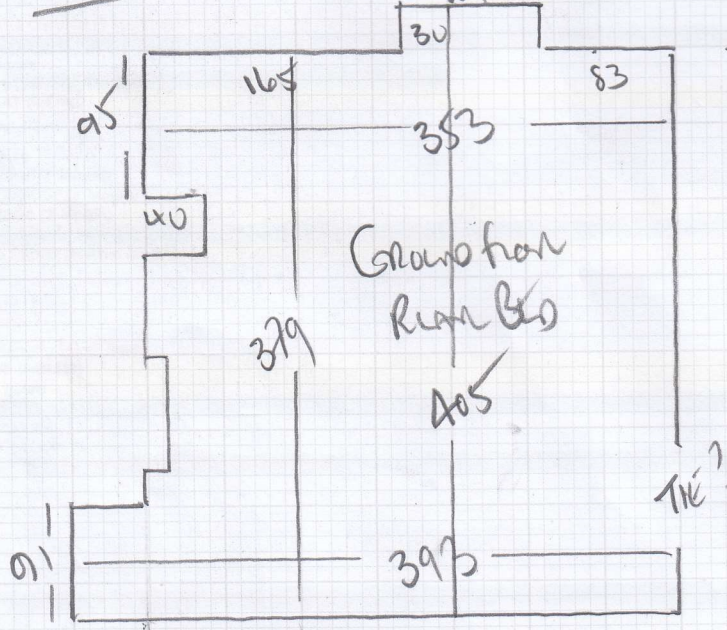

Job No: F28595
 Name: MONT GOMEZ
 Address: STUDIO B
 1160114 GRACE
 Tel: SW10 0JZ
 Sheet: 1 OF 1

CONCRETE floor
 NO WELLS
 UNDER FRONT PORCH
 LOW TOG UNDER
 "STICK GRIPPER"

FAIRFIELD SILK
 0630
 4-30 x 4MTR
 STICK GRIPPER

Sofa Bed
 effect

FAIRFIELD SILK
 0630
 4-35 x 4MTR