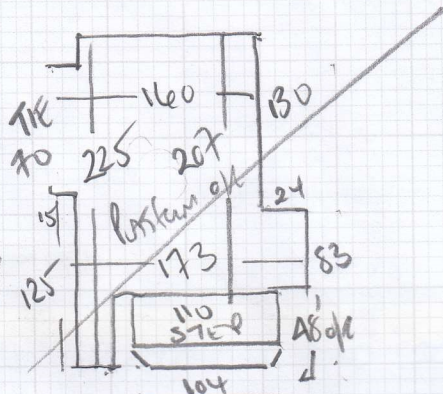

Job No: F28595
 Name: MONT GOMEZ
 Address: STUDIO B
 1160114 GRACE
 Tel: SW10 0JZ
 Sheet: 1 OF 1

CONCRETE floor
 NO WELLS
 UNDER FRONT PORCH
 LOW TOG UNDER
 "STICK GRIPPER"

FAIRFIELD SILK
 0630
 4-30 x 4MTR
 STICK GRIPPER

Sofa Bed
 effect

FAIRFIELD SILK
 0630
 4-35 x 4MTR