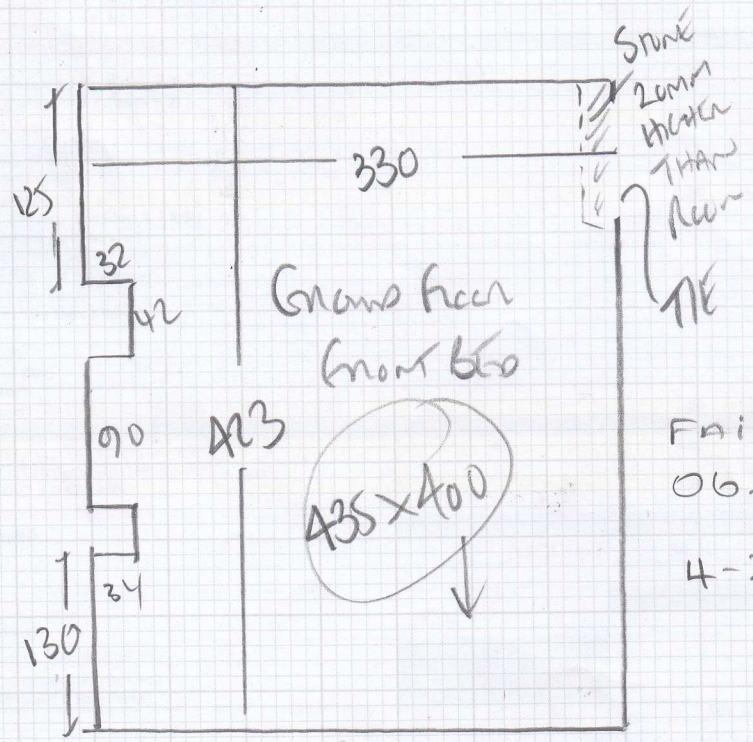

Job No: F28595
 Name: MONT GOMEZ
 Address: STUDIO B
 1160114 GRACE
 Tel: SW10 0JZ
 Sheet: 1 OF 1

CONCRETE floor
 NO WELLS
 UNDER FRONT PORCH
 LOW TOG UNDER
 "STICK GRIPPER"

FAIRFIELD SILK
 0630
 4-30 x 4MTR
 STICK GRIPPER

Sofa Bed
 effect

FAIRFIELD SILK
 0630
 4-35 x 4MTR