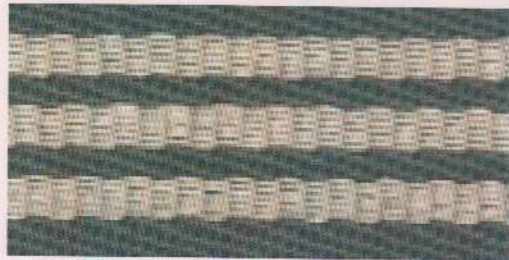

Herringbone

As Savile Row as a stockbroker's suit, herringbone borders are city-smart. Add to rugs and runners for a crisp contrast.

Herringbone Lilac

6180

Herringbone Grey

6181

Herringbone Blue

6182

Herringbone Green

6183

Herringbone Black

6184

Herringbone Pewter

6185

Stripes Thick

Made in Britain, these Thick Stripe borders look stunning on runners.

Stripes Thick Teal
6201

Stripes Thick Black
6203

Stripes Thick Red
6204

Stripes Thick Blue
6205

Stripes Thick Mushroom
6206

Stripes Thick Grey
6207