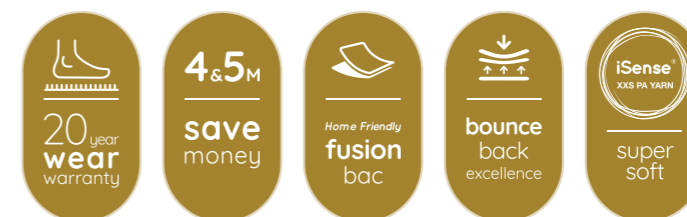

Suspense

Suspense is a touch of class, for those who seek nothing but the best. Suspense is the culmination of all our efforts in a quest for the ultimate comfort. With luxurious colours and unparalleled quality, we are taking our Sensualité brand and softness to a whole new level, yet again. Suspense, don't wait to indulge yourself.