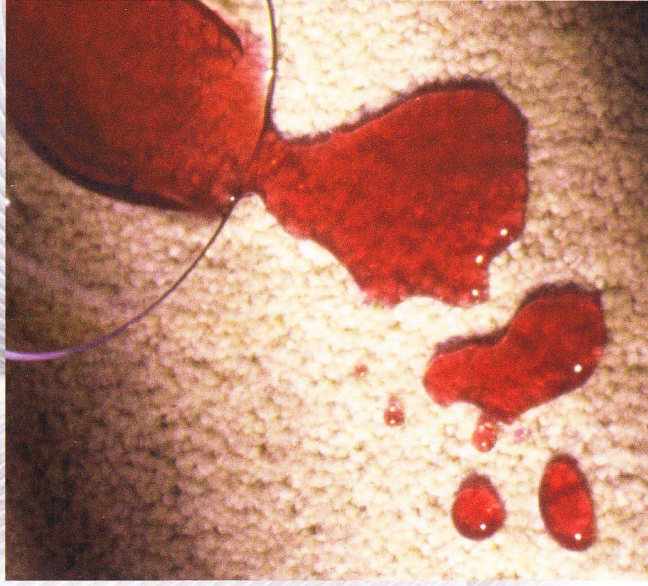

Intec®

What is Intec?

Intec protector is the effective way to protect your carpets and fabrics from dirt and stains.

Developed for commercial use in hotels and airlines, this innovative resinous co-polymer formula is now available to you.

Intec is the most comprehensive protection available.

An invisible shield

Intec forms an invisible shield around every fibre, keeping your furnishings looking good and making them easier to clean and care for.

Intec is extremely durable and give lasting protection even in the most demanding conditions.

Intec dries in minutes and gives immediate protection with minimal disruption.

Intec does not alter the fabric's colour, texture or flame retardancy, so even the most delicate silks can be treated with confidence.

Intec has been designed to be environmentally friendly.

Intec is water based and it does not contain harmful solvents.

Intec®

Intec shrugs off dirt and spills

Intec's new soil release formula repels dirt - even oil based spills. Anti static agents prevent attraction of dry soils to carpets and fabrics, ensuring quick and effective everyday cleaning.

Intec reduces abrasion and significantly increases the usable life of your carpets and fabrics.

Spills are simply mopped up by absorbent paper or a clean towel - even dried in stains are easy to remove.

Intec®

Deep down protection

Intec's deep down protection ensures that when the stains disappear, so do the smells; even tobacco smells cannot linger in the fibres.

Unlike other household products on the market, Intec normally requires only one application no matter how often you clean your carpets and fabrics.