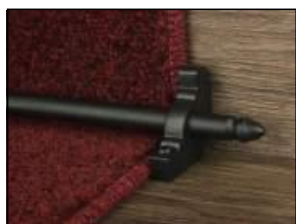

Chatsworth Brass

Lancaster Antique Bronze

Woburn Satin Brass

The Premier Range

We are confident our solid core Premier range of stair rods are the finest available anywhere in the world.

Our Premier range stair rods are the epitome of quality and style, they are manufactured using traditional methods, the finial is an integral part of the rod having been formed by hand individually on a lathe meaning every rod is one piece, made to measure and unique.

Remember to ask for the Premier Range from Stairrods UK.

Chatsworth Brushed Chrome

Balmoral Antique Brass

Hanover Chrome

Lancaster Black

Woburn Pewter

Windsor Satin Nickel

Balmoral Polished Nickel