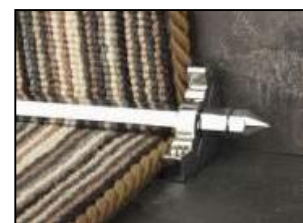

Chatsworth Brass

Lancaster Antique Bronze

Woburn Satin Brass

The Premier Range

We are confident our solid core Premier range of stair rods are the finest available anywhere in the world.

Our Premier range stair rods are the epitome of quality and style, they are manufactured using traditional methods, the finial is an integral part of the rod having been formed by hand individually on a lathe meaning every rod is one piece, made to measure and unique.

Remember to ask for the Premier Range from Stairrods UK.

Chatsworth Brushed Chrome

Balmoral Antique Brass

Hanover Chrome

Lancaster Black

Woburn Pewter

Windsor Satin Nickel

Balmoral Polished Nickel