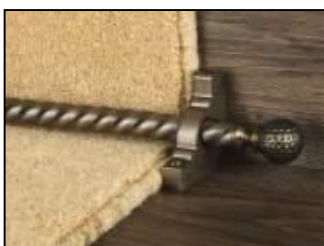

Cairo Chrome

Dune Bronze

Dubai Satin Nickel

Cairo Brushed Chrome

The Eastern Promise Range

Eastern Promise are heavy gauge hollow stair rods in 5/8" (16mm) diameter and are available with a range of imposing finial and rod designs to compliment your interior design.