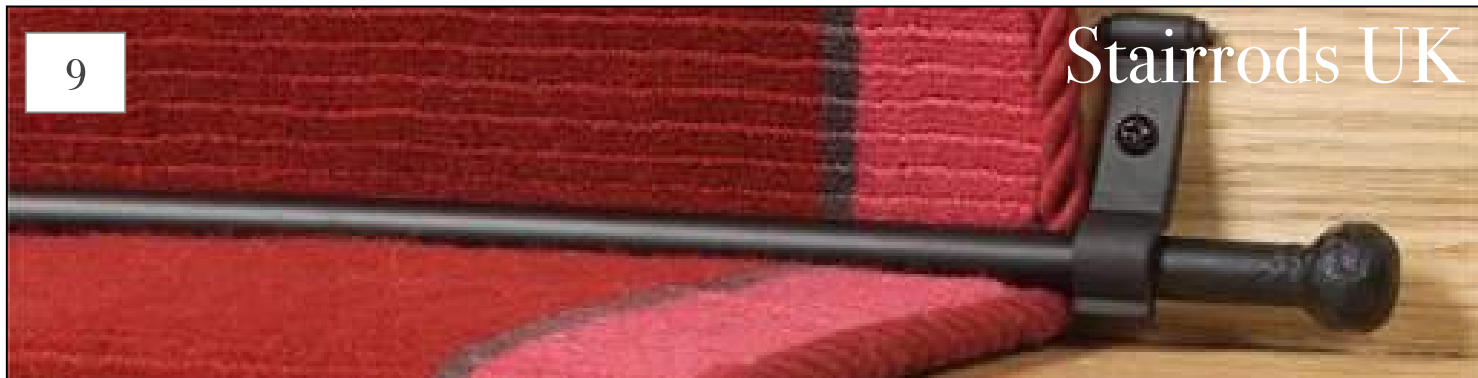

The Royale Range

The Royale range of stair rods are triangular in profile and manufactured from brass in the traditional style.

Designed specifically to give your staircase a finishing touch that will get noticed.

These rods are perfect for retro fitting to give you an improved look.

With a range of colours and fittings available for both runner and fully fitted carpets, the Homepride offers an instant improvement to the look of your staircase.

Remember to ask for the Homepride range from Stairrods UK.

Pewter

Satin Nickel

Antique

Please visit
www.stairrods.co.uk
To find your local retailer.

Flat Black

Flat Black

Flat Stainless Steel