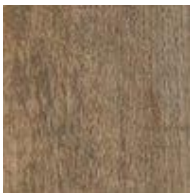

ORDERCODE: 154

Herringbone Small

Impress Country Oak
54880

Dimension: 261,33 x 65,33 mm
Thickness / wearlayer: 2,5 mm / 0,55 mm
Bevel: yes

Impress Country Oak
54852

Dimension: 261,33 x 65,33 mm
Thickness / wearlayer: 2,5 mm / 0,55 mm
Bevel: yes