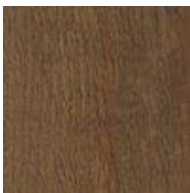

ORDERCODE: 154

Herringbone Small

Impress Country Oak
54880

Dimension: 261,33 x 65,33 mm
Thickness / wearlayer: 2,5 mm / 0,55 mm
Bevel: yes

Impress Country Oak
54852

Dimension: 261,33 x 65,33 mm
Thickness / wearlayer: 2,5 mm / 0,55 mm
Bevel: yes