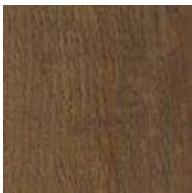

ORDERCODE: 186

Herringbone Medium

Impress Country Oak
54880

Dimension: 784 x 196 mm
Thickness / wearlayer: 2,5 mm / 0,55 mm
Bevel: yes

Impress Country Oak
54880

Dimension: 784 x 196 mm
Thickness / wearlayer: 2,5 mm / 0,55 mm
Bevel: yes