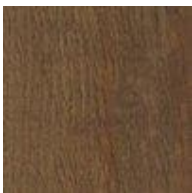

ORDERCODE: 186

Herringbone Medium

Impress Country Oak
54880

Dimension: 784 x 196 mm
Thickness / wearlayer: 2,5 mm / 0,55 mm
Bevel: yes

Impress Country Oak
54880

Dimension: 784 x 196 mm
Thickness / wearlayer: 2,5 mm / 0,55 mm
Bevel: yes