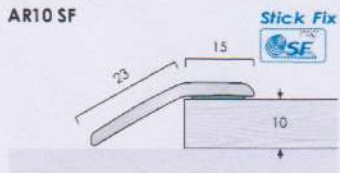

Aluminium Ramp Flooring Profiles

Finishing ramp trims where floors adjoin at different levels.
 Available drilled for mechanical fixings.
 Available undrilled with pre-applied Stick Fix tape.

AR10
 Finishes Available
 Satin Aluminium
 Polished Aluminium

Stock Length	Length/Tube
2.715m	6
2.715m	6

AR10 SF
 Finishes Available
 Satin Aluminium
 Polished Aluminium

Stock Length	Length/Tube
2.715m	6
2.715m	6

AR12/2
 Finishes Available
 Satin Aluminium
 Polished Aluminium

Stock Length	Length/Tube
2.715m	6
2.715m	6

AR12/2 SF
 Finishes Available
 Satin Aluminium
 Polished Aluminium

Stock Length	Length/Tube
2.715m	6
2.715m	6

AR15
 Finishes Available
 Satin Aluminium
 Polished Aluminium

Stock Length	Length/Tube
2.715m	6
2.715m	6

AR15 SF
 Finishes Available
 Satin Aluminium
 Polished Aluminium

Stock Length	Length/Tube
2.715m	6
2.715m	6

Fixings not supplied

1 x 2.715m

T: +44 (0)1582 561500

e:sales@cat-accs.com