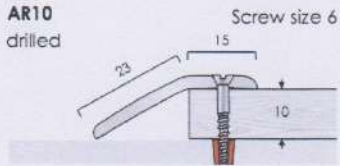

Aluminium Ramp Flooring Profiles

Finishing ramp trims where floors adjoin at different levels.
 Available drilled for mechanical fixings.
 Available undrilled with pre-applied Stick Fix tape.

AR10
 Finishes Available
 Satin Aluminium
 Polished Aluminium

Stock Length	Length/Tube
2.715m	6
2.715m	6

AR10 SF
 Finishes Available
 Satin Aluminium
 Polished Aluminium

Stock Length	Length/Tube
2.715m	6
2.715m	6

AR12/2
 Finishes Available
 Satin Aluminium
 Polished Aluminium

Stock Length	Length/Tube
2.715m	6
2.715m	6

AR12/2 SF
 Finishes Available
 Satin Aluminium
 Polished Aluminium

Stock Length	Length/Tube
2.715m	6
2.715m	6

AR15
 Finishes Available
 Satin Aluminium
 Polished Aluminium

Stock Length	Length/Tube
2.715m	6
2.715m	6

AR15 SF
 Finishes Available
 Satin Aluminium
 Polished Aluminium

Stock Length	Length/Tube
2.715m	6
2.715m	6

Fixings not supplied

1 x 2.715m

T: +44 (0)1582 561500

e:sales@cat-accs.com