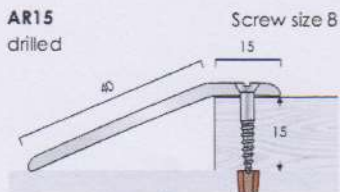

Aluminium Ramp Flooring Profiles

Finishing ramp trims where floors adjoin at different levels.
 Available drilled for mechanical fixings.
 Available undrilled with pre-applied Stick Fix tape.

AR10
 Finishes Available
 Satin Aluminium
 Polished Aluminium

Stock Length	Length/Tube
2.715m	6
2.715m	6

AR10 SF
 Finishes Available
 Satin Aluminium
 Polished Aluminium

Stock Length	Length/Tube
2.715m	6
2.715m	6

AR12/2
 Finishes Available
 Satin Aluminium
 Polished Aluminium

Stock Length	Length/Tube
2.715m	6
2.715m	6

AR12/2 SF
 Finishes Available
 Satin Aluminium
 Polished Aluminium

Stock Length	Length/Tube
2.715m	6
2.715m	6

AR15
 Finishes Available
 Satin Aluminium
 Polished Aluminium

Stock Length	Length/Tube
2.715m	6
2.715m	6

AR15 SF
 Finishes Available
 Satin Aluminium
 Polished Aluminium

Stock Length	Length/Tube
2.715m	6
2.715m	6

Fixings not supplied

1 x 2.715m

T: +44 (0)1582 561500

e:sales@cat-accs.com