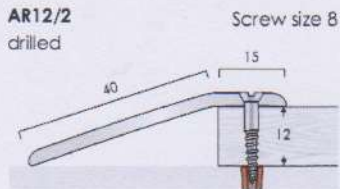

Aluminium Ramp Flooring Profiles

Finishing ramp trims where floors adjoin at different levels.
 Available drilled for mechanical fixings.
 Available undrilled with pre-applied Stick Fix tape.

AR10
 Finishes Available
 Satin Aluminium
 Polished Aluminium

Stock Length	Length/Tube
2.715m	6
2.715m	6

AR10 SF
 Finishes Available
 Satin Aluminium
 Polished Aluminium

Stock Length	Length/Tube
2.715m	6
2.715m	6

AR12/2
 Finishes Available
 Satin Aluminium
 Polished Aluminium

Stock Length	Length/Tube
2.715m	6
2.715m	6

AR12/2 SF
 Finishes Available
 Satin Aluminium
 Polished Aluminium

Stock Length	Length/Tube
2.715m	6
2.715m	6

AR15
 Finishes Available
 Satin Aluminium
 Polished Aluminium

Stock Length	Length/Tube
2.715m	6
2.715m	6

AR15 SF
 Finishes Available
 Satin Aluminium
 Polished Aluminium

Stock Length	Length/Tube
2.715m	6
2.715m	6

Fixings not supplied

1 x 2.715m

T: +44 (0)1582 561500

e:sales@cat-accs.com