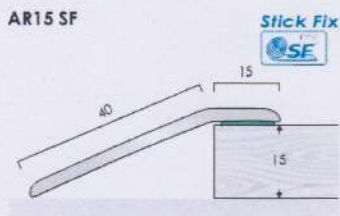

Stock Length	Length/Tube
2.715m	6
2.715m	6

AR10 SF
 Finishes Available
 Satin Aluminium
 Polished Aluminium

Stock Length	Length/Tube
2.715m	6
2.715m	6

AR12/2
 Finishes Available
 Satin Aluminium
 Polished Aluminium

Stock Length	Length/Tube
2.715m	6
2.715m	6

AR12/2 SF
 Finishes Available
 Satin Aluminium
 Polished Aluminium

Stock Length	Length/Tube
2.715m	6
2.715m	6

AR15
 Finishes Available
 Satin Aluminium
 Polished Aluminium

Stock Length	Length/Tube
2.715m	6
2.715m	6

AR15 SF
 Finishes Available
 Satin Aluminium
 Polished Aluminium

Stock Length	Length/Tube
2.715m	6
2.715m	6

Fixings not supplied

1 x 2.715m

T: +44 (0)1582 561500

e:sales@cat-accs.com