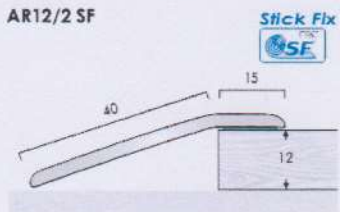

Aluminium Ramp Flooring Profiles

Finishing ramp trims where floors adjoin at different levels.
 Available drilled for mechanical fixings.
 Available undrilled with pre-applied Stick Fix tape.

AR10
 Finishes Available
 Satin Aluminium
 Polished Aluminium

Stock Length	Length/Tube
2.715m	6
2.715m	6

AR10 SF
 Finishes Available
 Satin Aluminium
 Polished Aluminium

Stock Length	Length/Tube
2.715m	6
2.715m	6

AR12/2
 Finishes Available
 Satin Aluminium
 Polished Aluminium

Stock Length	Length/Tube
2.715m	6
2.715m	6

AR12/2 SF
 Finishes Available
 Satin Aluminium
 Polished Aluminium

Stock Length	Length/Tube
2.715m	6
2.715m	6

AR15
 Finishes Available
 Satin Aluminium
 Polished Aluminium

Stock Length	Length/Tube
2.715m	6
2.715m	6

AR15 SF
 Finishes Available
 Satin Aluminium
 Polished Aluminium

Stock Length	Length/Tube
2.715m	6
2.715m	6

Fixings not supplied

1 x 2.715m

T: +44 (0)1582 561500

e:sales@cat-accs.com