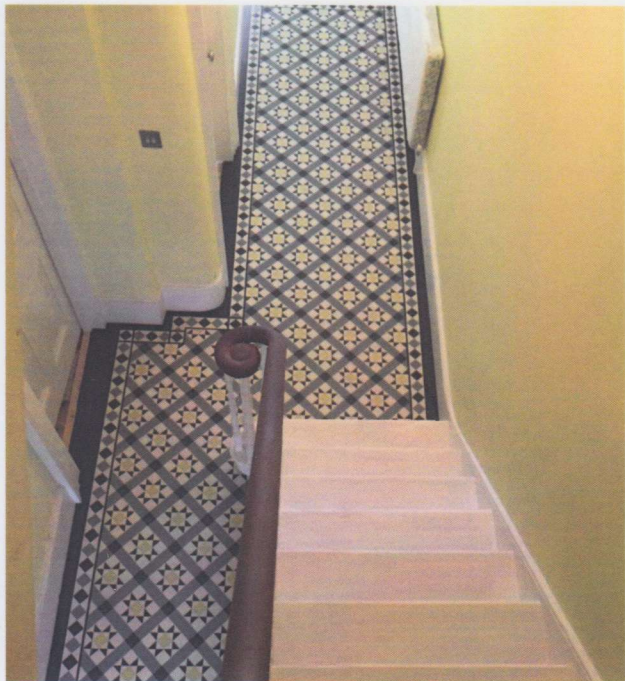

We are in the process of putting together a new design brochure for the New Year, so for now,

PLEASE VISIT OUR WEBSITE TO SEE THE OTHER DESIGNS AND OUR GALLERY OR FOLLOW US ON OUR SOCIAL MEDIA PLATFORMS

J De Bruyn Flooring Services Ltd
Unit 4 Orient Industrial Park
Simonds Road, Leyton,
London E10 7DE
Tel: 020 8558 4725
E-mail: enquiries@de-bruyn.co.uk
www.de-bruyn.co.uk