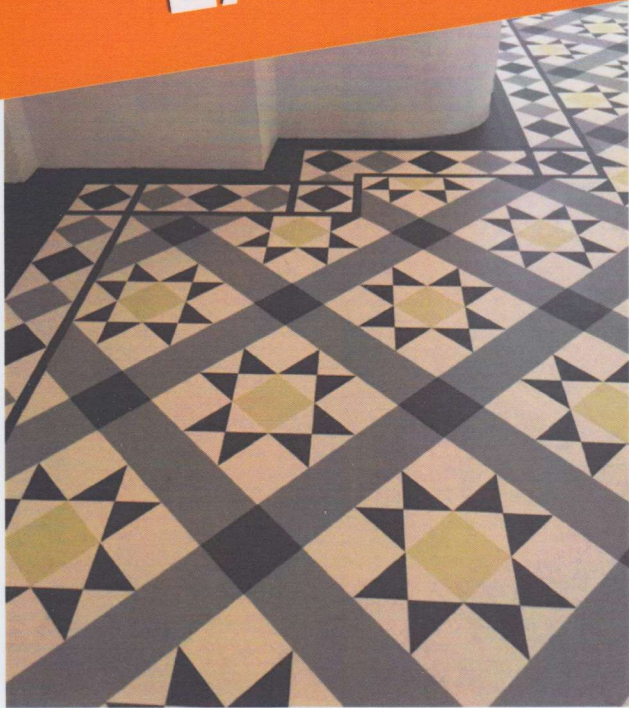

We are launching a new range of designs and borders aimed primarily for the residential market.

Here is just one of our designs, RD101 with RDB205 border with corners, all cut from Marmoleum sheet.

You can choose from over 200 colours to achieve truly bespoke designs.