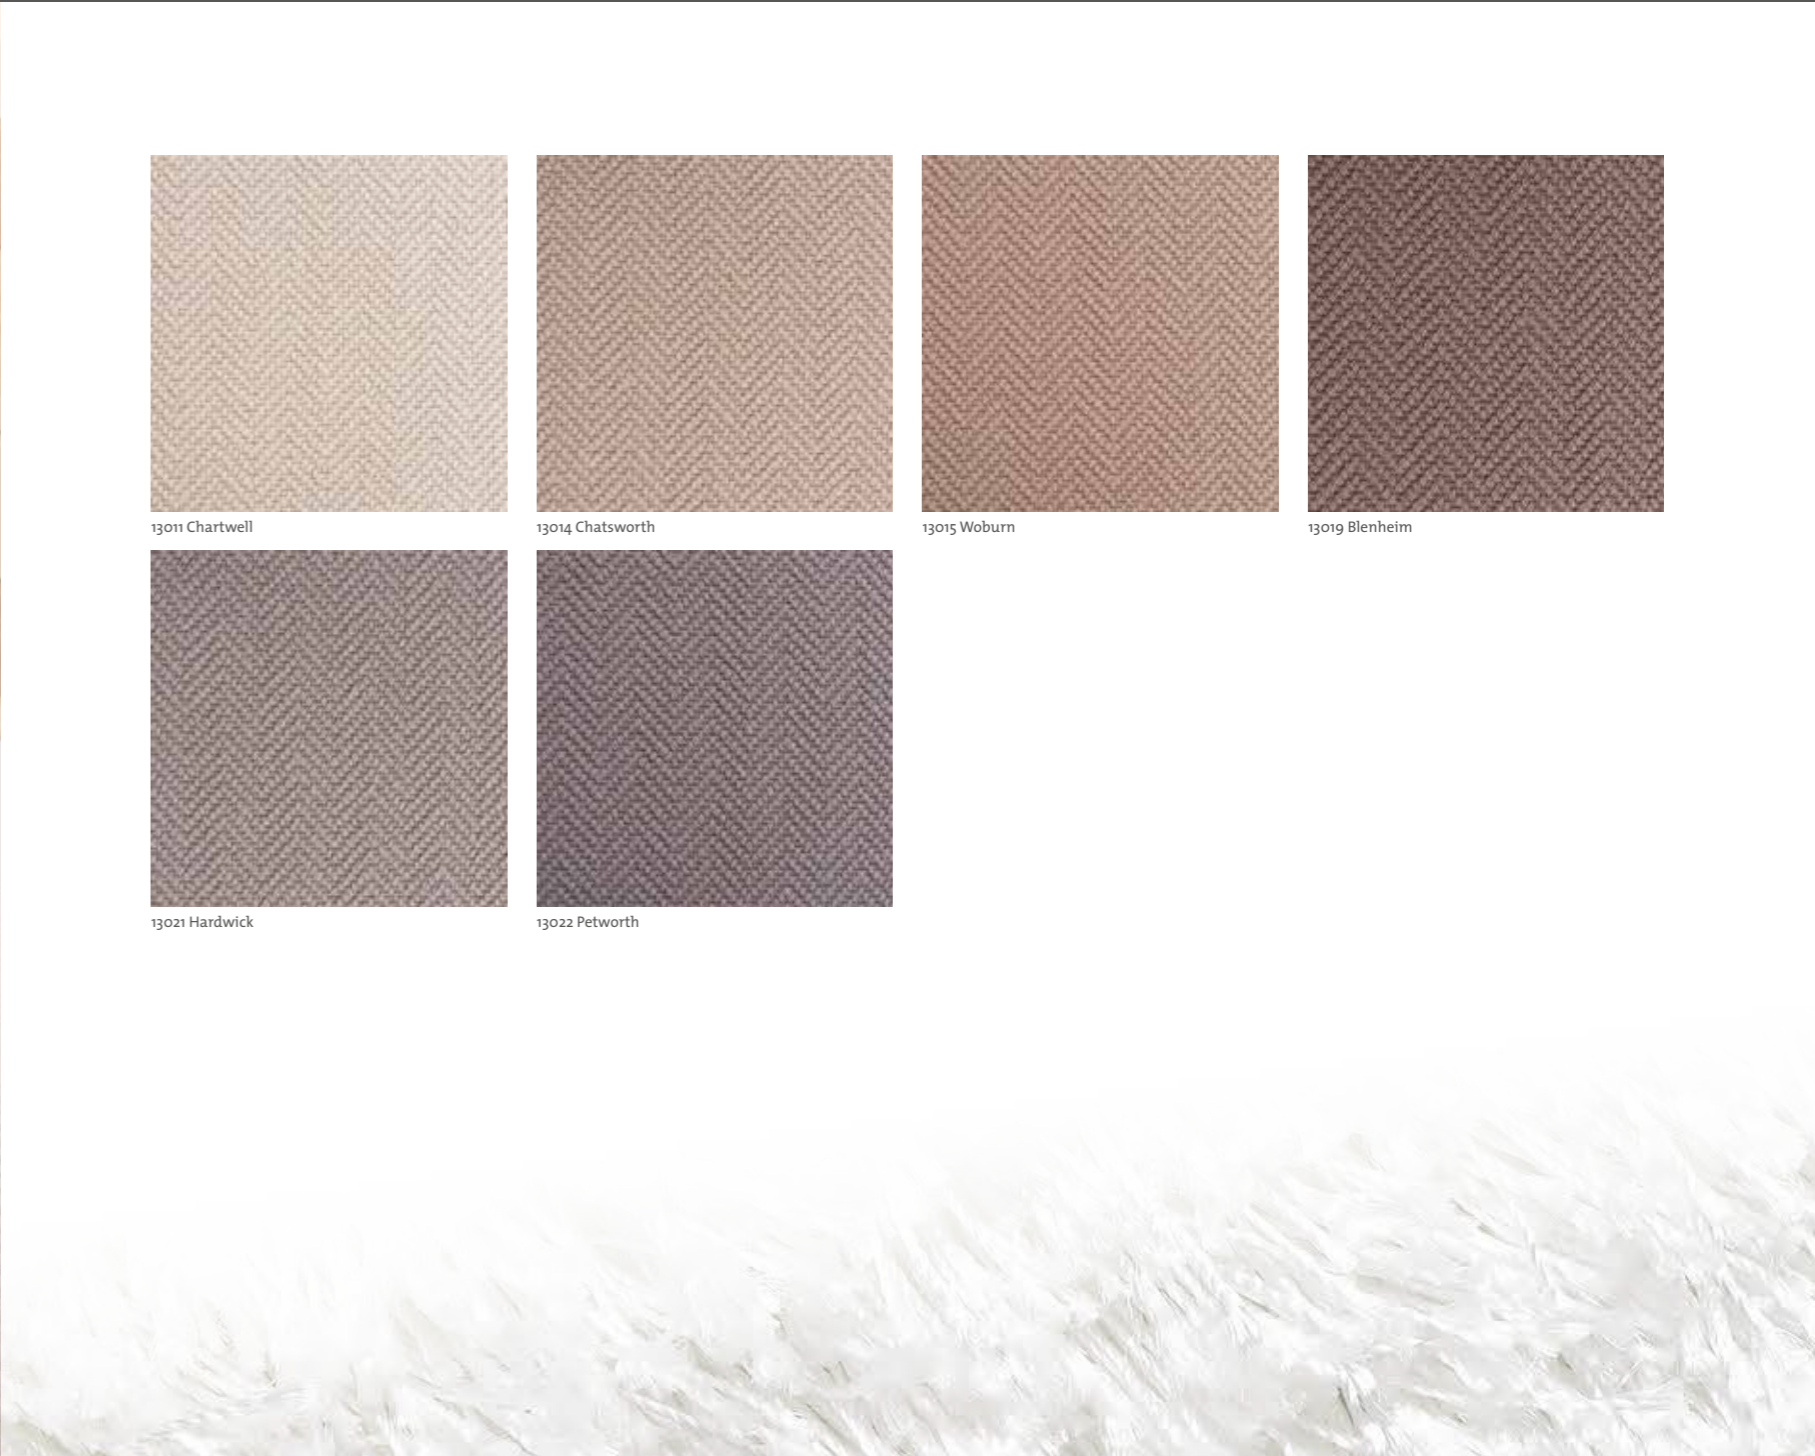

Pileweight: 1.25 kg/m² • Totalweight: 2.5 kg/m² • Backing: Jute Backing
Rolls & Cutlength service: 4 + 5 m width • Bespoke service: Yes