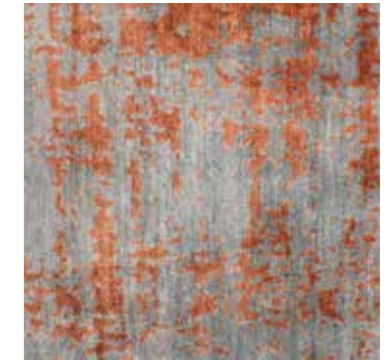

3283 Grey

3974 Grey/Green

3975 Grey/Blue

3976 Grey/Orange

Pileweight: ca. 5.0 kg/m² • Totalweight: ca. 5.0 kg/m² • Construction: Tibetan Hand Knotted
Sizes: 170 x 230 / 200 x 300 / 240 x 340 cm • Bespoke service: Yes