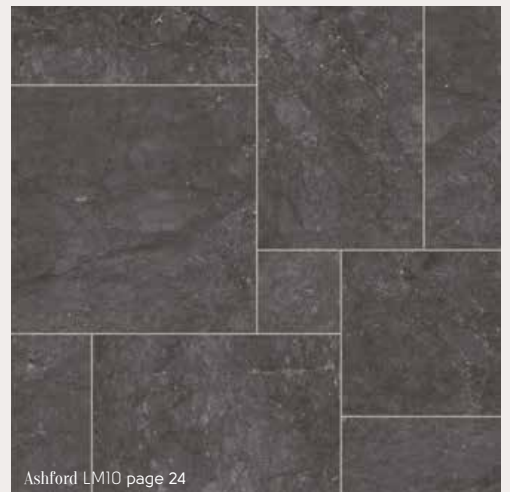

Fiore LM16-Clip page 8

Ashford Marble

915mm x 915mm (36" x 36") Random Panel***

Ashford LM10 page 24