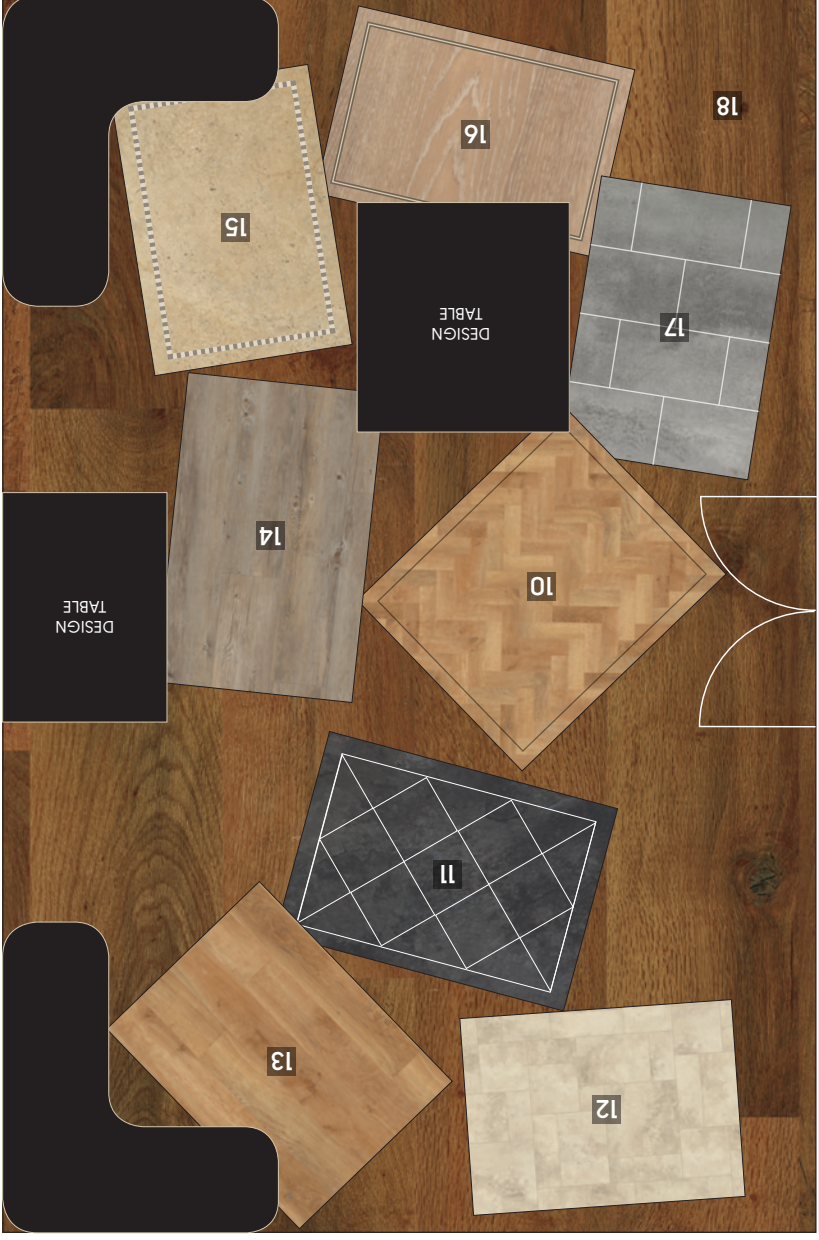

Design Showroom

- 10 AP01 Blond Oak with DS05 5mm Keyline Border
- 11 CC06 Graphite with AF05 3mm Design Strips and Mosaic Border
- 12 LM03 Alderney
- 13 RL01 Spring Oak
- 14 VGW81T Country Oak
- 15 ST11 York Stone with DS10 3mm Design Strips and Mosaic Border
- 16 WP411 Niveus with AF05 and AF06 3mm Tramline Border
- 17 SP213 Urbus with AF05 3mm Design Strips
- 18 HC01 Dawn Oak

- Art Select
- Da Vinci
- Van Gogh
- Opus
- Knight Tile
- Michelangelo