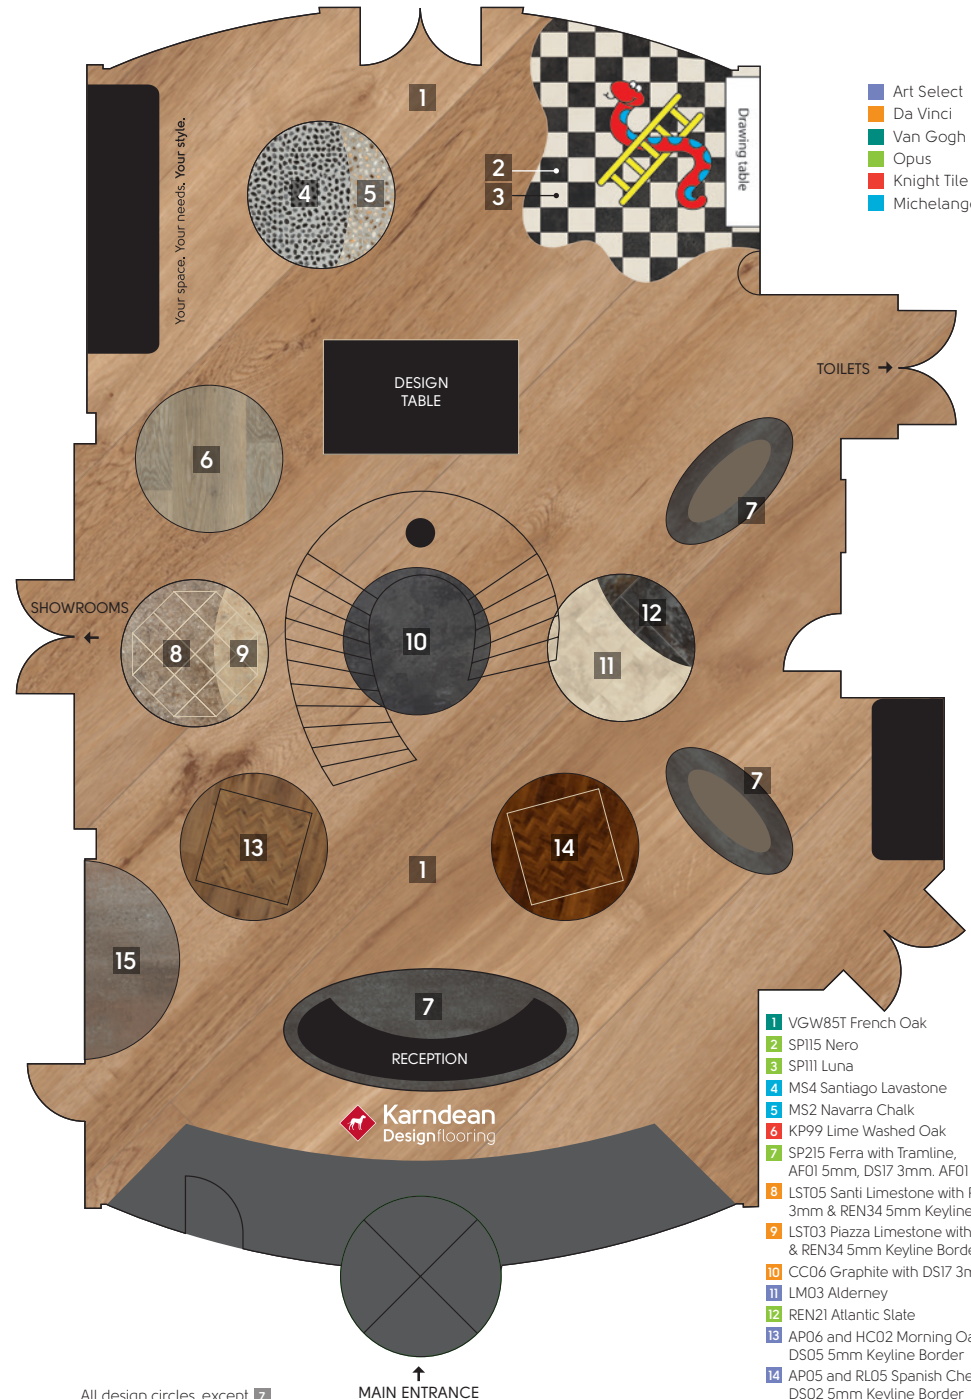

First floor

- Art Select
- Da Vinci
- Van Gogh
- Opus
- Knight Tile
- Michelangelo

- 1 RL01 Spring Oak
- 2 HC05 Evening Oak
- 3 LM20 Herm
- 4 RL04 Winter Oak with Double Tramline P504 3mm, P802 10mm, RL01 30mm
- 5 LM05 Melbourne with DS16 3mm Design Strip
- 6 LM15 Otono and LM16 Fiore, Chequerboard Design with Diamond Border
- 7 LM07 Washburn with DS10 3mm Design Strip
- 8 EW02 Hickory Peppercorn
- 9 AP02 Auburn Oak with Tramline DS07 3mm and HC01 30mm
- 10 RL01 Spring Oak with DS07 edging

All design circles are edged with DS07 10mm

Reception & Ground floor

- Art Select
- Da Vinci
- Van Gogh
- Opus
- Knight Tile
- Michelangelo

- 1 VGW85T French Oak
- 2 SP115 Nero
- 3 SP111 Luna
- 4 MS4 Santiago Lavastone
- 5 MS2 Navarra Chalk
- 6 KP99 Lime Washed Oak
- 7 SP215 Ferra with Tramline, AF01 5mm, DS17 3mm, AF01 5mm
- 8 LST05 Santi Limestone with REN34 3mm & REN34 5mm Keyline Border
- 9 LST03 Piazza Limestone with REN34 3mm & REN34 5mm Keyline Border, diagonal lay
- 10 CC06 Graphite with DS17 3mm Design Strip
- 11 LM03 Alderney
- 12 REN21 Atlantic Slate
- 13 AP06 and HC02 Morning Oak with DS05 5mm Keyline Border
- 14 AP05 and RL05 Spanish Cherry with DS02 5mm Keyline Border
- 15 SP214 Forma with AF02 3mm Design Strip

All design circles, except 7 are edged with DS05 3mm

Main Showroom

- 1 VGW821 French Oak
- 2 VGW821 Distressed Oak with DS07 5mm Keyline Border
- 3 SP114 Ombrà with AF02 3mm Design Strip, AF02 3mm, AF05 5mm, AF02 3mm, Double Tramline with special cut 30mm SP114
- 4 VGW861 Classic Oak with DS05 3mm Ships Decking and 5mm Keyline Border