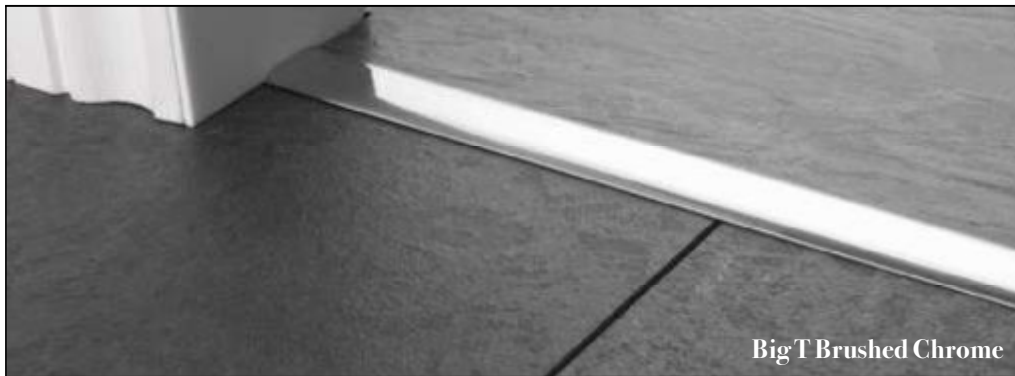

Two Way Ramp Brass

Euro Cover Satin Brass

Premier Trims (Hard Floor to Hard Floor)

For hard floor to hard floor transitions we have a high quality range of solid brass Premier Trims to give your door ways the perfect finish.

Remember, ask for 'Premier Trims' from Stairrods UK.

Two Way Ramp Antique Brass

Ramp Antique Bronze

Vinyl Edge Polished Nickel

Two Way Ramp Chrome

Ramp Satin Nickel

Floating Euro Cover Pewter

Please visit
www.stairrods.co.uk
 To find your local retailer.