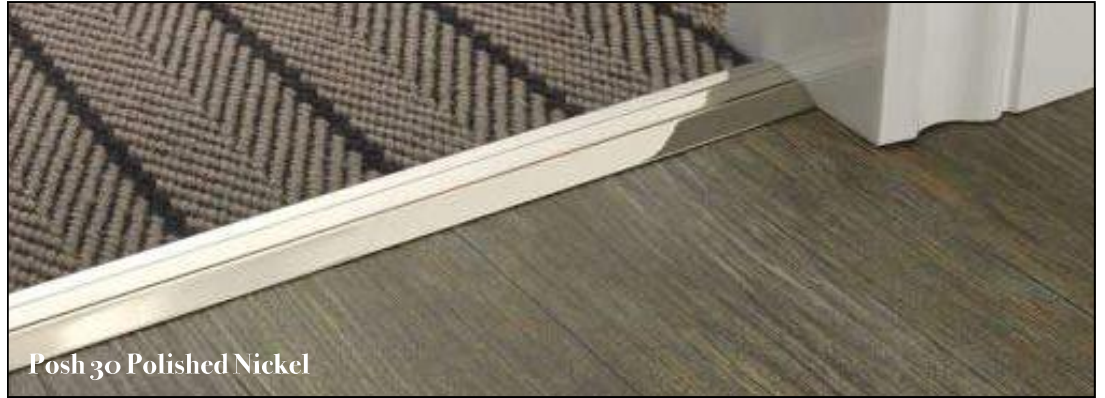

Posh 30 Brass

Cover 38 Antique

Posh 38 Antique Bronze

Posh 55 Satin Brass

Posh 30 Chrome

Posh 30 Polished Nickel

Premier Trims (Carpet to Hard Floor)

For carpet to hard floor transitions we have a high quality range of solid brass Premier Trims to give your door ways the perfect finish.