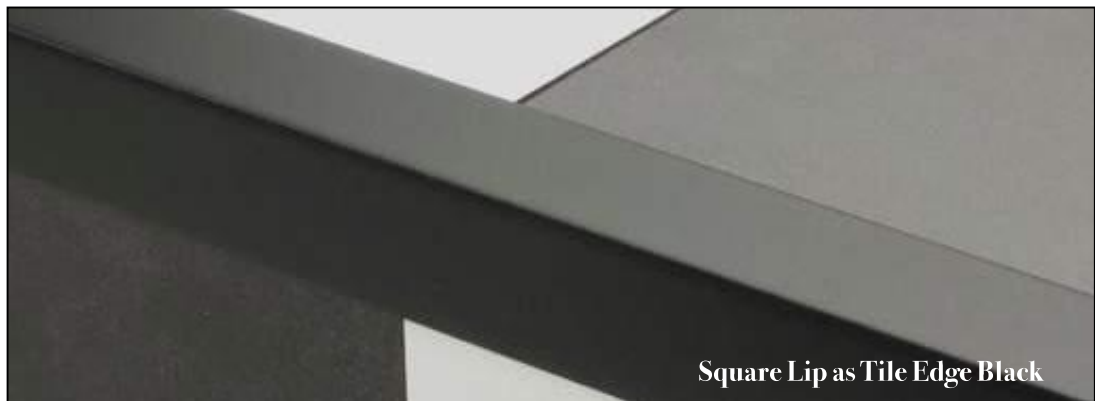

Square Lip as Tile Edge Black