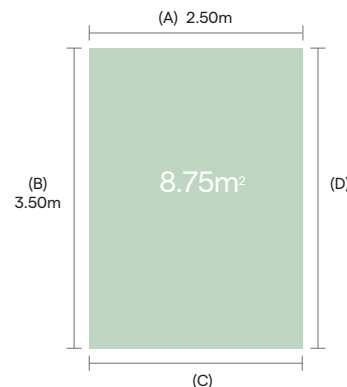

RRP
£45.90

Calculating the cost of a custom made rug or runner

1. Calculate the total area in square metres (M2) - multiply (A) by (B):
eg. 2.50 x 3.50 = 8.75 (M2)
2. Multiply the (M2) by the (M2) price for the chosen flooring:
eg. 8.75 M2 x £29.85 (AFC2101 Seagrass Natural) = £261.19
3. Calculate total perimeter of the rug in linear metres (LM) - (A) + (B) + (C) + (D):
eg. 2.50 + 3.50 + 2.50 + 3.50 = 12.00 (LM)
4. Multiply the total perimeter by the binding price:
eg. 12.00 LM x £22.64 for cotton binding = £271.68
5. Add the square metre cost to the binding cost:
eg. £261.19 + £271.68 = £532.87

As a rule we always take the longest measurement to be the length unless otherwise advised. All leather borders are cut from the hide. Joins in the borders are to be expected.

Additional charges for custom made rugs: Rugs and runners less than 2 metres in width are subject to a surcharge of 25%. For enquiries on rugs and runners over 7 metres in length, over 25 square metres or unusual shapes, eg. 'L' shapes please contact Alternative HQ.