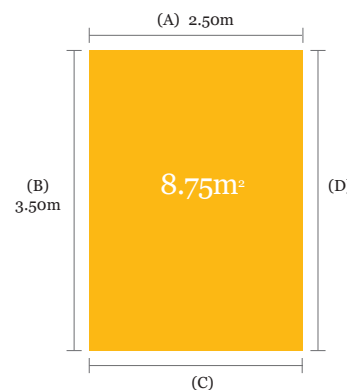

Calculating the cost of a custom made rug or runner

1. Calculate the total area in square metres (M²) - multiply (A) by (B):
  eg. 2.50 x 3.50 = 8.75 (M²)
2. Multiply the (M²) by the (M²) price for the chosen flooring:
  eg. 8.75 M² x £10.84 (AFC2101 Seagrass Natural) = £94.85
3. Calculate total perimeter of the rug in linear metres (LM) - (A) + (B) + (C) + (D):
  eg. 2.50 + 3.50 + 2.50 + 3.50 = 12.00 (LM)
4. Multiply the total perimeter by the binding price:
  eg. 12.00 LM x £8.14 for cotton binding = £97.68
5. Add the square metre cost to the binding cost:
  eg. £94.85 + £97.68 = £192.53

As a rule we always take the longest measurement to be the length unless otherwise advised. All leather borders are cut from the hide. Joins in the borders are to be expected.

Additional charges for custom made rugs: Rugs and runners less than 2 metres in width are subject to a surcharge of 25%. For enquiries on rugs over 7 metres in length or unusual shapes, eg. 'L' shapes please contact Alternative HQ.