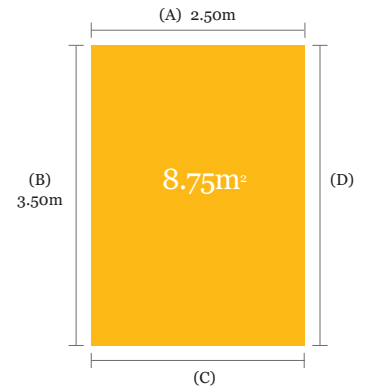

Calculating the cost of a custom made rug or runner

1. Calculate the total area in square metres (M2) - multiply (A) by (B):
  eg. 2.50 x 3.50 = 8.75 (M2)
2. Multiply the (M2) by the (M2) price for the chosen flooring:
  eg. 8.75 M2 x £12.08 (AFC2101 Seagrass Natural) = £105.70
3. Calculate total perimeter of the rug in linear metres (LM) - (A) + (B) + (C) + (D):
  eg. 2.50 + 3.50 + 2.50 + 3.50 = 12.00 (LM)
4. Multiply the total perimeter by the binding price:
  eg. 12.00 LM x £9.25 for cotton binding = £111.00
5. Add the square metre cost to the binding cost:
  eg. £105.70 + £111.00 = £216.70

As a rule we always take the longest measurement to be the length unless otherwise advised. All leather borders are cut from the hide. Joins in the borders are to be expected.

Additional charges for custom made rugs: Rugs and runners less than 2 metres in width are subject to a surcharge of 25%. For enquiries on rugs and runners over 7 metres in length, over 25 square metres or unusual shapes, eg. 'L' shapes please contact Alternative HQ.