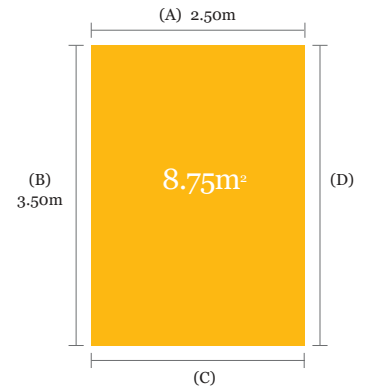

Calculating the cost of a custom made rug or runner

1. Calculate the total area in square metres (M2) - multiply (A) by (B):
  eg. 2.50 x 3.50 = 8.75 (M2)
2. Multiply the (M2) by the (M2) price for the chosen flooring:
  eg. 8.75 M2 x £12.77 (AFC2101 Seagrass Natural) = £111.73
3. Calculate total perimeter of the rug in linear metres (LM) - (A) + (B) + (C) + (D):
  eg. 2.50 + 3.50 + 2.50 + 3.50 = 12.00 (LM)
4. Multiply the total perimeter by the binding price:
  eg. 12.00 LM x £9.99 for cotton binding = £119.88
5. Add the square metre cost to the binding cost:
  eg. £111.73 + £119.88 = £231.29

As a rule we always take the longest measurement to be the length unless otherwise advised. All leather borders are cut from the hide. Joins in the borders are to be expected.

Additional charges for custom made rugs: Rugs and runners less than 2 metres in width are subject to a surcharge of 25%. For enquiries on rugs and runners over 7 metres in length, over 25 square metres or unusual shapes, eg. 'L' shapes please contact Alternative HQ.