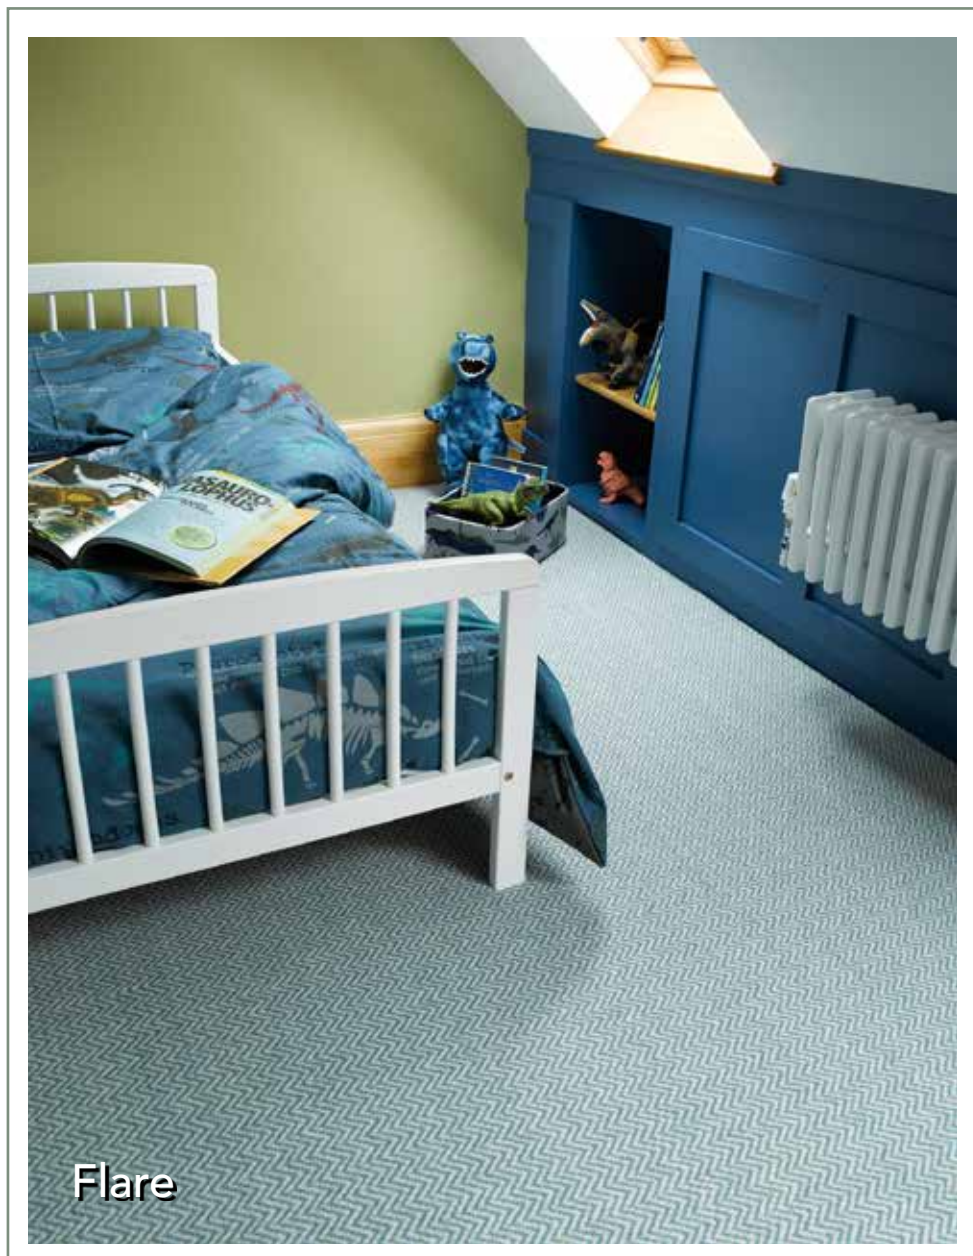

ADAM®

CARPETS

Flare