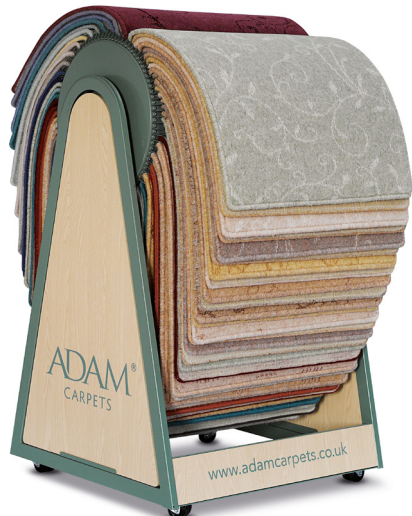

Combination 2 Tombola:

Inspirations, Florentine, Boulevard, Revelation, Flare, Catherine.

Price - £375 + vat (non rebateable)