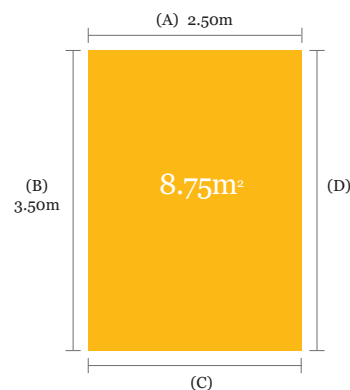

www.alternativeflooring.com

Printed on 100% recycled paper using vegetable oil based inks and 100% renewable energy

Follow us:

Calculating the cost of a custom made rug or runner

1. Calculate the total area in square metres (M2) - multiply (A) by (B):
eg. 2.50 x 3.50 = 8.75 (M2)
2. Multiply the (M2) by the (M2) price for the chosen flooring:
eg. 8.75 M2 x £10.84 (AFC2101 Seagrass Natural) = £94.85
3. Calculate total perimeter of the rug in linear metres (LM) - (A) + (B) + (C) + (D):
eg. 2.50 + 3.50 + 2.50 + 3.50 = 12.00 (LM)
4. Multiply the total perimeter by the binding price:
eg. 12.00 LM x £8.14 for cotton binding = £97.68
5. Add the square metre cost to the binding cost:
eg. £94.85 + £97.68 = £192.53

As a rule we always take the longest measurement to be the length unless otherwise advised. All leather borders are cut from the hide. Joins in the borders are to be expected.

Additional charges for custom made rugs: Rugs and runners less than 2 metres in width are subject to a surcharge of 25%. For enquiries on rugs over 7 metres in length or unusual shapes, eg. 'L' shapes please contact Alternative HQ.

Subject to product limitations

Border Widths	Single Bound Trade Price (LM)	Single Bound RRP inc VAT (LM)	Double Bound* Trade Price (LM)	Double Bound* RRP inc VAT (LM)
Cotton 50mm	£8.14	£16.30	£11.81	£23.60
Cotton Herringbone 50mm	£8.14	£16.30	£11.81	£23.60
Linen 50mm	£8.14	£16.30	£11.81	£23.60
Jute 50mm	£8.14	£16.30	£11.81	£23.60
Tweed 50mm	£8.14	£16.30	£11.81	£23.60
Fishscales 50mm	£8.14	£16.30	N/A	N/A
Anywhere 50mm	£12.34	£24.70	£15.80	£31.60
Stripes 50mm	£12.34	£24.70	£15.80	£31.60
Herringbone 50mm	£12.34	£24.70	£15.80	£31.60
Rainbow 50mm	£12.34	£24.70	£15.80	£31.60
Jot 50mm	£12.34	£24.70	£15.80	£31.60
Faux Leather 50mm	£12.34	£24.70	N/A	N/A
Faux Suede 50mm	£12.34	£24.70	N/A	N/A
Leather 50mm	£18.06	£36.15	N/A	N/A
Whipping	£4.73	£9.45	N/A	N/A