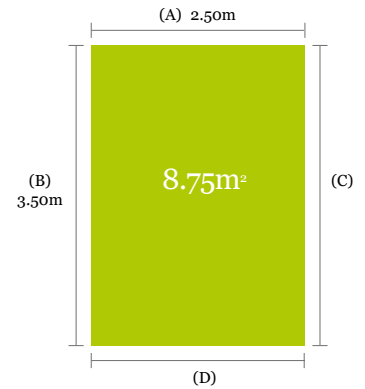

Please note: Standard runners are a maximum length of 7 linear metres.

Calculating the cost of a custom made rug or runner

1. Calculate the total area in square metres (M²) - multiply (A) by (B):
eg. 2.50 x 3.50 = 8.75 (M²)
2. Multiply the (M²) by the (M²) price for the chosen flooring:
eg. 8.75 M² x £9.93 (AFC2101 Seagrass Natural) = £86.89
3. Calculate total perimeter of the rug in linear metres (LM) - (A) + (B) + (C) + (D):
eg. 2.50 + 3.50 + 2.50 + 3.50 = 12.00 (LM)
4. Multiply the total perimeter by the binding price:
eg. 12.00 LM x £7.75 for cotton binding = £93.00
5. Add the square metre cost to the binding cost:
eg. £86.89 + £93.00 = £179.89

As a rule we always take the longest measurement to be the length unless otherwise advised. All leather borders are cut from the hide. Joins in the borders are to be expected.

Additional charges for custom made rugs: Rugs and runners less than 2 metres in width are subject to a surcharge of 25%. For enquiries on rugs over 7 metres in length or unusual shapes, eg. over 4 metres please contact alternative HQ.