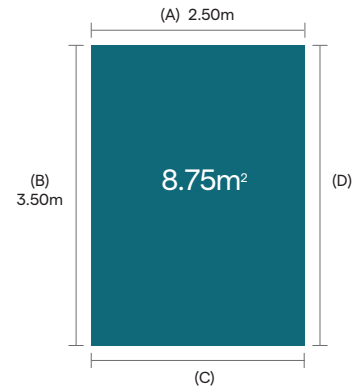

Single ex VAT
£38.24

RRP inc VAT
£45.90

6 kits ex VAT
£128.22

merchandising

Unit Price ex VAT

Small samples	foc
Large samples 30cm x 30cm	£6.67
Quirky samples 17cm x 17cm	£2.50
Quirky large samples	£8.33
Whipped sample	£5.00
Stock cutting 15cm x 15cm	£10.00

Calculating the cost of a custom made rug or runner

1. Calculate the total area in square metres (M2) - multiply (A) by (B):
eg. $2.50 \times 3.50 = 8.75$ (M2)
2. Multiply the (M2) by the (M2) price for the chosen flooring:
eg. $8.75 \text{ M2} \times \text{£}13.74$ (AFC2101 Seagrass Natural) = $\text{£}120.22$
3. Calculate total perimeter of the rug in linear metres (LM) - (A) + (B) + (C) + (D):
eg. $2.50 + 3.50 + 2.50 + 3.50 = 12.00$ (LM)
4. Multiply the total perimeter by the binding price:
eg. $12.00 \text{ LM} \times \text{£}11.32$ for cotton binding = $\text{£}135.84$
5. Add the square metre cost to the binding cost:
eg. $\text{£}120.22 + \text{£}135.84 = \text{£}256.06$

As a rule we always take the longest measurement to be the length unless otherwise advised. All leather borders are cut from the hide. Joins in the borders are to be expected.

Additional charges for custom made rugs: Rugs and runners less than 2 metres in width are subject to a surcharge of 25%. For enquiries on rugs and runners over 7 metres in length, over 25 square metres or unusual shapes, eg. 'L' shapes please contact Alternative HQ.