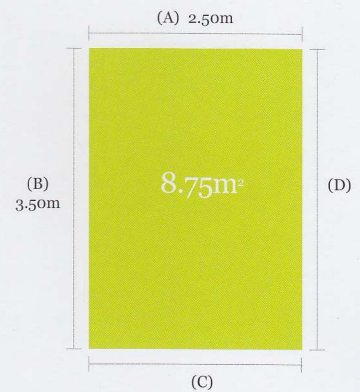

Calculating the cost of a custom made rug or runner

1. Calculate the total area in square metres (M2) - multiply (A) by (B):
eg. 2.50 x 3.50 = 8.75 (M2)
2. Multiply the (M2) by the (M2) price for the chosen flooring:
eg. 8.75 M2 x £11.73 (AFC2101 Seagrass Natural) = £102.63
3. Calculate total perimeter of the rug in linear metres (LM) - (A) + (B) + (C) + (D):
eg. 2.50 + 3.50 + 2.50 + 3.50 = 12.00 (LM)
4. Multiply the total perimeter by the binding price:
eg. 12.00 LM x £8.80 for cotton binding = £105.60
5. Add the square metre cost to the binding cost:
eg. £102.63 + £105.60 = £208.23

As a rule we always take the longest measurement to be the length unless otherwise advised. All leather borders are cut from the hide. Joins in the borders are to be expected.

Additional charges for custom made rugs: Rugs and runners less than 2 metres in width are subject to a surcharge of 25%. For enquiries on rugs and runners over 25 square metres or unusual shapes, eg. 'L' shapes please contact Alternative HQ.