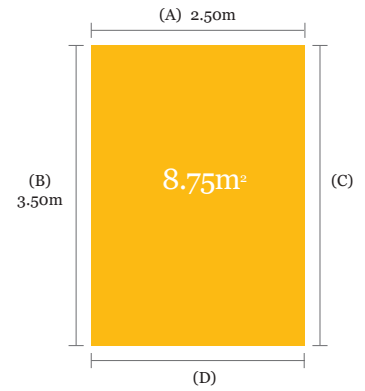

Calculating the cost of a custom made rug or runner

1. Calculate the total area in square metres (M²) - multiply (A) by (B):
  eg. 2.50 x 3.50 = 8.75 (M²)
2. Multiply the (M²) by the (M²) price for the chosen flooring:
  eg. 8.75 M² x £9.70 (AFC2101 Seagrass Natural) = £84.88
3. Calculate total perimeter of the rug in linear metres (LM) - (A) + (B) + (C) + (D):
  eg. 2.50 + 3.50 + 2.50 + 3.50 = 12.00 (LM)
4. Multiply the total perimeter by the binding price:
  eg. 12.00 LM x £7.60 for cotton binding = £91.20
5. Add the square metre cost to the binding cost:
  eg. £84.88 + £91.20 = £176.08

As a rule we always take the longest measurement to be the length unless otherwise advised. All leather borders are cut from the hide. Joins in the borders are to be expected.

Additional charges for custom made rugs: Rugs and runners less than 2 metres in width are subject to a surcharge of 25%. For enquiries on rugs over 7 metres in length or unusual shapes, eg. over 4 metres please contact alternative HQ.