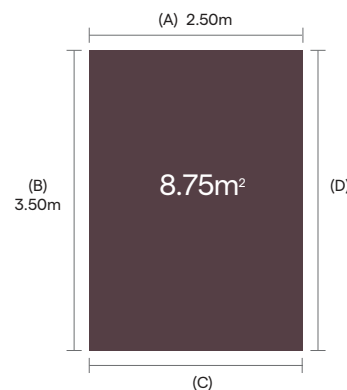

## merchandising

### Unit Price ex VAT

<b>Small samples</b>	foc
<b>Large samples 30cm x 30cm</b>	£6.67
<b>Quirky samples 17cm x 17cm</b>	£2.50
<b>Quirky large samples</b>	£8.33
<b>Whipped sample</b>	£5.00
<b>Stock cutting 15cm x 15cm</b>	£10.00

As a rule we always take the longest measurement to be the length unless otherwise advised. All leather borders are cut from the hide. Joins in the borders are to be expected.

**Additional charges for custom made rugs: Rugs and runners less than 2 metres in width are subject to a surcharge of 25%. For enquiries on rugs and runners over 7 metres in length, over 25 square metres or unusual shapes, eg. 'L' shapes please contact Alternative HQ.**