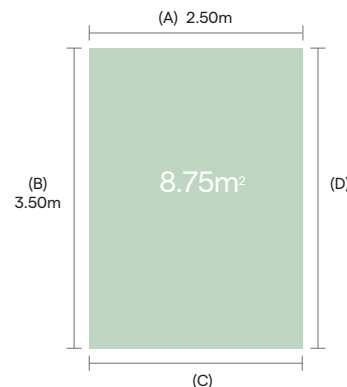

Please note: Attempting to join or seam Anywhere products is not recommended. Where possible always install a single width

merchandising

Unit Price ex VAT

Small samples	foc
Large samples 30cm x 30cm	£6.67
Quirky samples 17cm x 17cm	£2.50
Quirky large samples	£8.33
Whipped sample	£5.00
Stock cutting 15cm x 15cm	£10.00

Calculating the cost of a custom made rug or runner

1. Calculate the total area in square metres (M2) - multiply (A) by (B):
eg. 2.50 x 3.50 = 8.75 (M2)
2. Multiply the (M2) by the (M2) price for the chosen flooring:
eg. 8.75 M2 x £14.16 (AFC2101 Seagrass Natural) = £123.90
3. Calculate total perimeter of the rug in linear metres (LM) - (A) + (B) + (C) + (D):
eg. 2.50 + 3.50 + 2.50 + 3.50 = 12.00 (LM)
4. Multiply the total perimeter by the binding price:
eg. 12.00 LM x £11.32 for cotton binding = £135.84
5. Add the square metre cost to the binding cost:
eg. £123.90 + £135.84 = £259.74

As a rule we always take the longest measurement to be the length unless otherwise advised. All leather borders are cut from the hide. Joins in the borders are to be expected.

Additional charges for custom made rugs: Rugs and runners less than 2 metres in width are subject to a surcharge of 25%. For enquiries on rugs and runners over 7 metres in length, over 25 square metres or unusual shapes, eg. 'L' shapes please contact Alternative HQ.