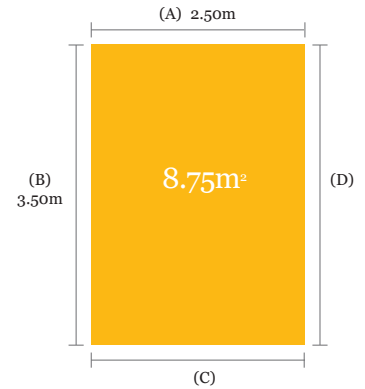

Calculating the cost of a custom made rug or runner

1. Calculate the total area in square metres (M2) - multiply (A) by (B):
eg. 2.50 x 3.50 = 8.75 (M2)
2. Multiply the (M2) by the (M2) price for the chosen flooring:
eg. 8.75 M2 x £11.17 (AFC2101 Seagrass Natural) = £97.74
3. Calculate total perimeter of the rug in linear metres (LM) - (A) + (B) + (C) + (D):
eg. 2.50 + 3.50 + 2.50 + 3.50 = 12.00 (LM)
4. Multiply the total perimeter by the binding price:
eg. 12.00 LM x £8.38 for cotton binding = £100.56
5. Add the square metre cost to the binding cost:
eg. £97.74 + £100.56 = £198.30