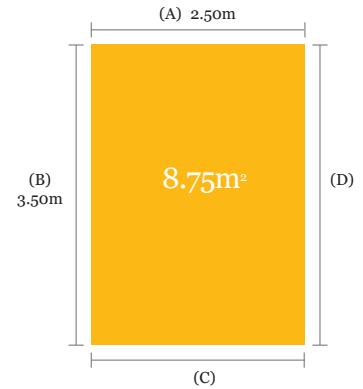

## Wundelay - Rug underlay

Prevents all rugs and mats from slipping or creeping on any floor surface. Available in the following widths:  
0.6m, 0.92m, 1.19m, 1.8m

Price per M²  
£9.22

RRP inc VAT per M²  
£19.40

## Calculating the cost of a custom made rug or runner

1. Calculate the total area in square metres (M2) - multiply (A) by (B):  
eg. 2.50 x 3.50 = 8.75 (M2)
2. Multiply the (M2) by the (M2) price for the chosen flooring:  
eg. 8.75 M2 x £11.17 (AFC2101 Seagrass Natural) = £97.74
3. Calculate total perimeter of the rug in linear metres (LM) - (A) + (B) + (C) + (D):  
eg. 2.50 + 3.50 + 2.50 + 3.50 = 12.00 (LM)
4. Multiply the total perimeter by the binding price:  
eg. 12.00 LM x £8.38 for cotton binding = £100.56
5. Add the square metre cost to the binding cost:  
eg. £97.74 + £100.56 = £198.30

**As a rule we always take the longest measurement to be the length unless otherwise advised. All leather borders are cut from the hide. Joins in the borders are to be expected.**

**Additional charges for custom made rugs: Rugs and runners less than 2 metres in width are subject to a surcharge of 25%. For enquiries on rugs over 7 metres in length or unusual shapes, eg. 'L' shapes please contact Alternative HQ.**

**Additional Border Options:**

Double narrow border: Total width 70mm. Double wide border: Total width 100mm.  
\*Double Bound: The inside border must be a Cotton or Piping.