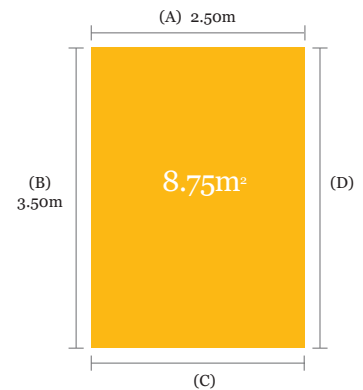

## Wundelay - Rug underlay

Prevents all rugs and mats from slipping or creeping on any floor surface. Available in the following widths:  
0.6m, 0.92m, 1.19m, 1.8m

Price per M²  
£9.95

RRP inc VAT per M²  
£18.50

## Calculating the cost of a custom made rug or runner

1. Calculate the total area in square metres (M2) - multiply (A) by (B):  
eg. 2.50 x 3.50 = 8.75 (M2)
2. Multiply the (M2) by the (M2) price for the chosen flooring:  
eg. 8.75 M2 x £10.84 (AFC2101 Seagrass Natural) = £94.85
3. Calculate total perimeter of the rug in linear metres (LM) - (A) + (B) + (C) + (D):  
eg. 2.50 + 3.50 + 2.50 + 3.50 = 12.00 (LM)
4. Multiply the total perimeter by the binding price:  
eg. 12.00 LM x £8.14 for cotton binding = £97.68
5. Add the square metre cost to the binding cost:  
eg. £94.85 + £97.68 = £192.53

**As a rule we always take the longest measurement to be the length unless otherwise advised. All leather borders are cut from the hide. Joins in the borders are to be expected.**

**Additional charges for custom made rugs: Rugs and runners less than 2 metres in width are subject to a surcharge of 25%. For enquiries on rugs over 7 metres in length or unusual shapes, eg. 'L' shapes please contact Alternative HQ.**

**Additional Border Options:** Double narrow border: Total width 70mm. Double wide border: Total width 100mm. \*Double Bound: The inside border must be a Cotton or Piping.