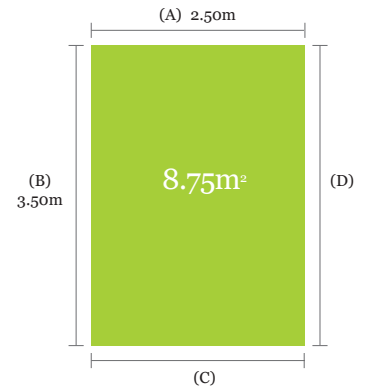

Calculating the cost of a custom made rug or runner

1. Calculate the total area in square metres (M2) - multiply (A) by (B):
  eg. 2.50 x 3.50 = 8.75 (M2)
2. Multiply the (M2) by the (M2) price for the chosen flooring:
  eg. 8.75 M2 x £10.43 (AFC2101 Seagrass Natural) = £91.26
3. Calculate total perimeter of the rug in linear metres (LM) - (A) + (B) + (C) + (D):
  eg. 2.50 + 3.50 + 2.50 + 3.50 = 12.00 (LM)
4. Multiply the total perimeter by the binding price:
  eg. 12.00 LM x £7.75 for cotton binding = £93.00
5. Add the square metre cost to the binding cost:
  eg. £91.26 + £93.00 = £184.26

As a rule we always take the longest measurement to be the length unless otherwise advised. All leather borders are cut from the hide. Joins in the borders are to be expected.

Additional charges for custom made rugs: Rugs and runners less than 2 metres in width are subject to a surcharge of 25%. For enquiries on rugs over 7 metres in length or unusual shapes, eg. over 4 metres please contact alternative HQ.