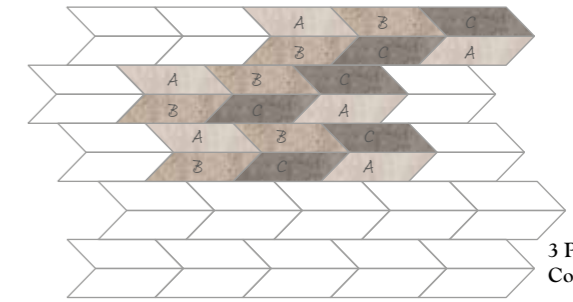

Arrow

114 x 457mm

2 Products
Code: EP160

3 Products
Code: EP163

Woven

229 x 229mm - Full module size to create this pattern

1 Product
Code: EP119

2 Products
Code: EP124

Flagstone

Small: 102 x 102mm
203 x 305mm
102 x 305mm
3 x 915mm (stripping)

203 x 203mm
102 x 203mm
305 x 305mm

Large: 152 x 152mm
305 x 457mm
152 x 457mm
3 x 915mm (stripping)

305 x 305mm
152 x 305mm
457 x 457mm