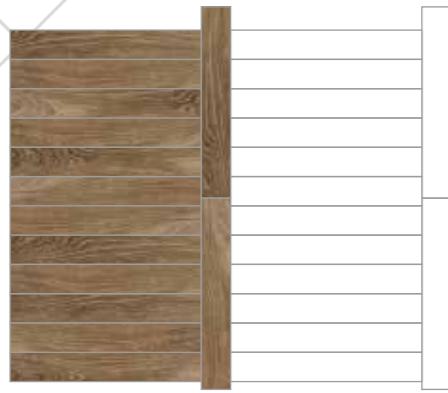

Size shown: 305 x 457mm (stripping optional)

FIELD STONE

Size shown: 457 x 457mm, 305 x 305mm (stripping optional)

BONDED STONE

Size shown: 305 x 305mm (stripping optional)

Plank

WICKET

Size shown: 184 x 1219mm

DECK BLOCK

Size shown: 184 x 1219mm (stripping required)

STRIPWOOD

Size shown: 102 x 914mm

BOARDWALK*

Size shown: 184 x 1219mm, 102 x 914mm

*Please note, your order for Spacia Boardwalk will be rounded up to the nearest pack size in line with standard Spacia pack sizes

Checkerboard

CHECKERBOARD

Size shown: 305 x 305mm (stripping optional)

Herringbone

HERRINGBONE TILE

Size shown: 305 x 457mm (stripping optional)

HERRINGBONE PLANK

Size shown: 102 x 914mm