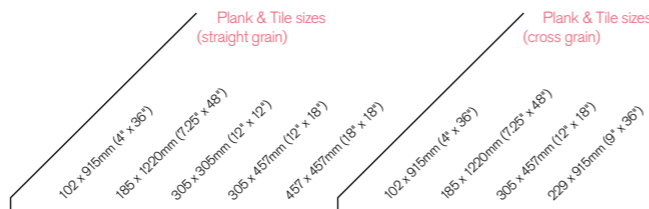

WHAT IS STRIPPING?

Stripping can be used with Signature, Form and Spacia products. If you decide to set off your flooring with stripping, this sits between the Wood, Stone or Abstract design of your choice.

THE ALL IMPORTANT FINISHING TOUCH

Stripping can enhance and define your flooring. Go for something subtle and discreet or be daring and try a contrasting stripping option for a look that is unexpected and unique to you.

Abstract

Product Name	Product Code	Surface Finish
Bronze	SS5A4805	Ceramic
Linen Weave	SS5A3800	Ceramic
Mirus Cotton	SS5A6110	Ceramic
Mirus Ebony	SS5A6160	Ceramic
Mirus Feather	SS5A6120	Ceramic
Mirus Hemp	SS5A6130	Ceramic
Mirus Henna	SS5A6150	Ceramic
Mirus Indigo	SS5A6140	Ceramic
Platinum	SS5A3610	Ceramic
Ridge Flint	SS5A3624	Ceramic
Ridge Ore	SS5A3623	Ceramic
Ridge Shell	SS5A3621	Ceramic
Ridge Slate	SS5A3622	Ceramic
Satin Weave	SS5A3805	Ceramic
Silk Weave	SS5A2801	Ceramic
Skye Filter	SS5A3633	Ceramic
Skye Shade	SS5A3632	Ceramic
Skye Tint	SS5A3631	Ceramic
Softline Charcoal	SS5A2803	Ceramic
Softline Pebble	SS5A3802	Ceramic
Steel	SS5A2804	Ceramic
Stellar Ash	SS5A3629	Ceramic
Stellar Black	SS5A3628	Ceramic
Stellar Bronze	SS5A3625	Ceramic
Stellar Grey	SS5A3627	Ceramic
Stellar Smoke	SS5A3626	Ceramic
Stellar Taupe	SS5A3630	Ceramic
Velvet Weave	SS5A2101	Ceramic
Zinc	SS5A3620	Ceramic