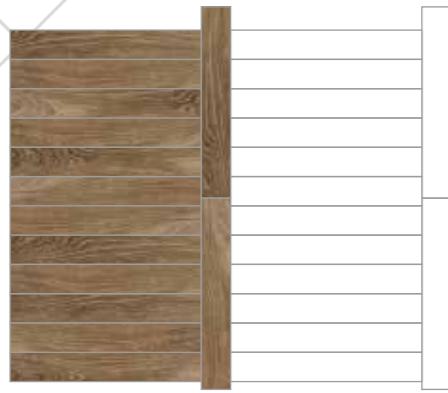

Size shown: 305 x 457mm (stripping optional)

FIELD STONE

Size shown: 457 x 457mm, 305 x 305mm (stripping optional)

BONDED STONE

Size shown: 305 x 305mm (stripping optional)

Plank

WICKET

Size shown: 184 x 1219mm

DECK BLOCK

Size shown: 184 x 1219mm (stripping required)

STRIPWOOD

Size shown: 102 x 914mm

BOARDWALK*

Size shown: 184 x 1219mm, 102 x 914mm

*Please note, your order for Spacia Boardwalk will be rounded up to the nearest pack size in line with standard Spacia pack sizes