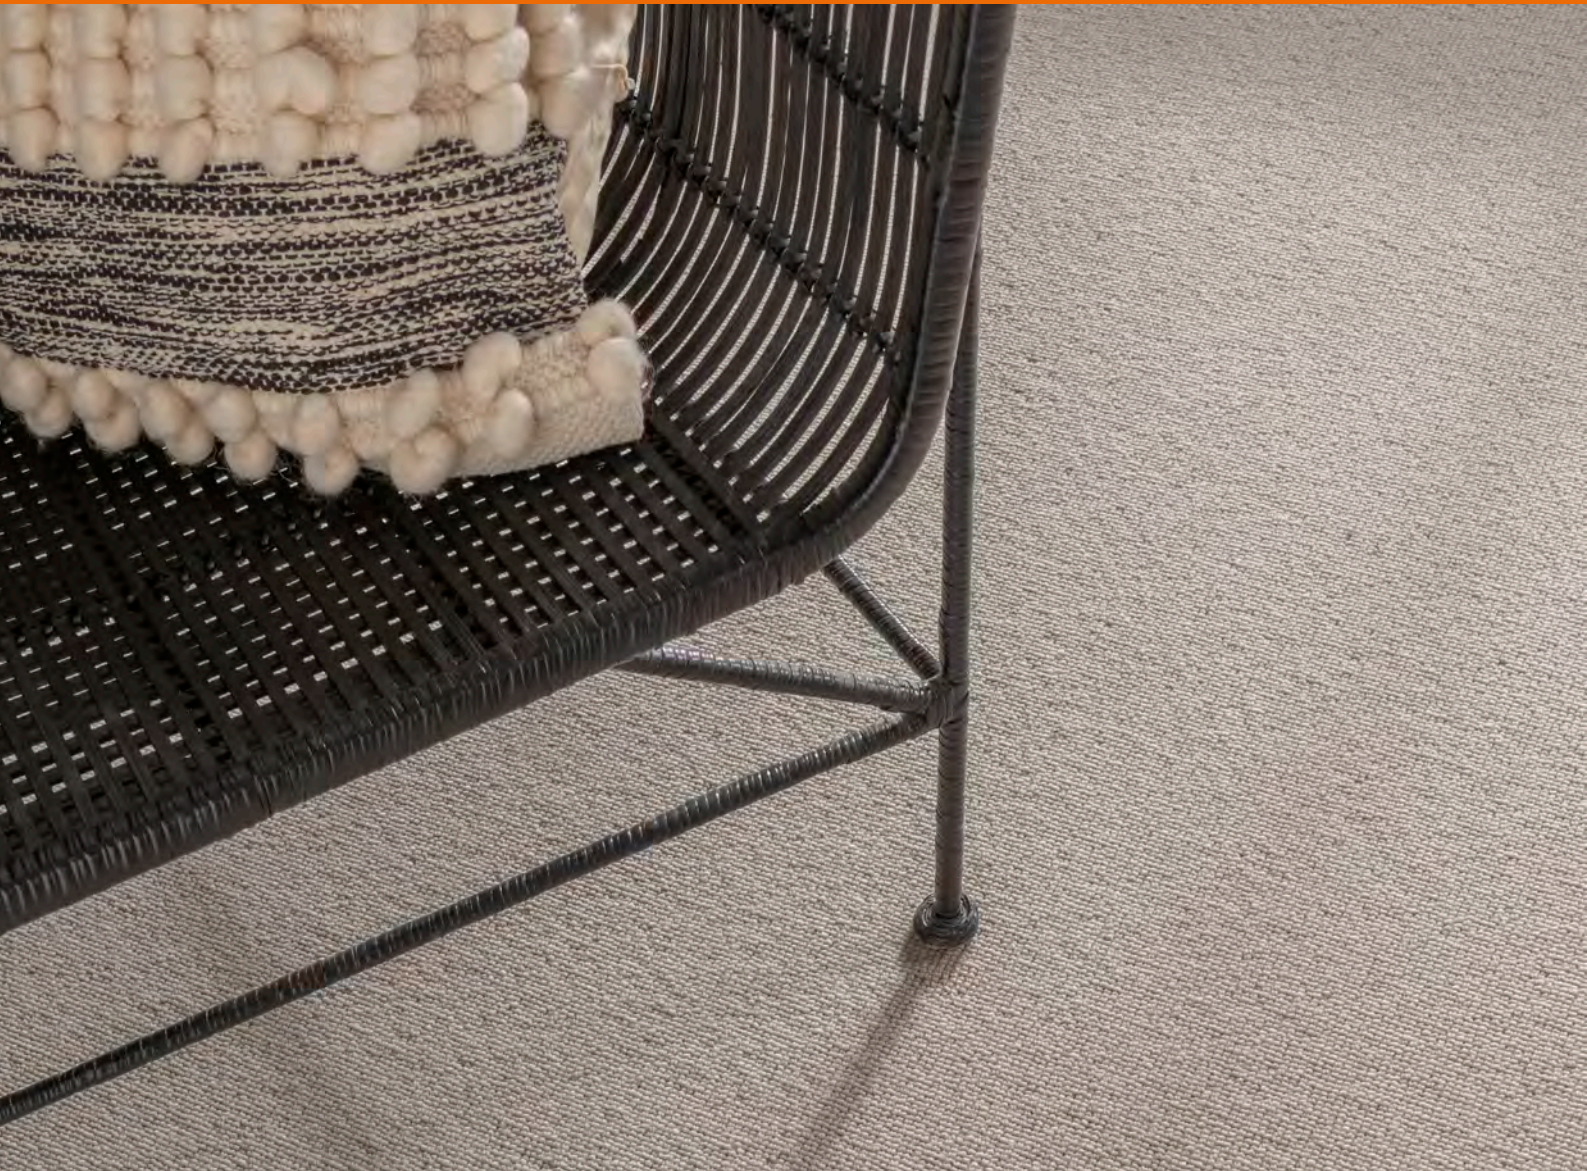

CLARENDON

carpets

January 2023

Special Terms - CLA1

TRADE PRICE LIST

www.clarendoncarpets.com

Relay Park | Relay Drive | Tamworth | B77 5PR
Sales: 01827 831480 | E-mail: sales@clarendoncarpets.com