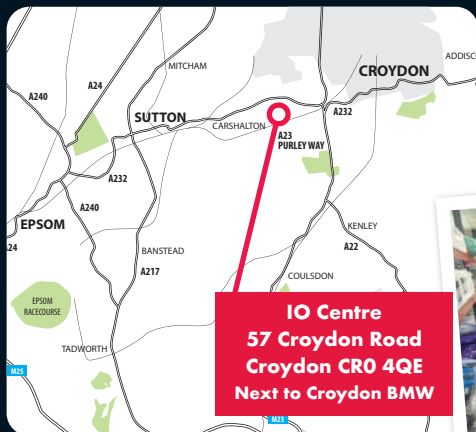

Viking Close, Medway Valley Park
Strood, Rochester, Kent ME2 2JX

Account No.

Email: sales@culpeck.uk.com

Culpeck
FOR FLOORCOVERING

Retail

Tel: 01634 299000
Issued August 2016

Visit our website
culpeckfloors.com
to order on line

Visit our New
Trade Counter
in **CROYDON**

Use your Culpeck account at Trade Flooring Supplies