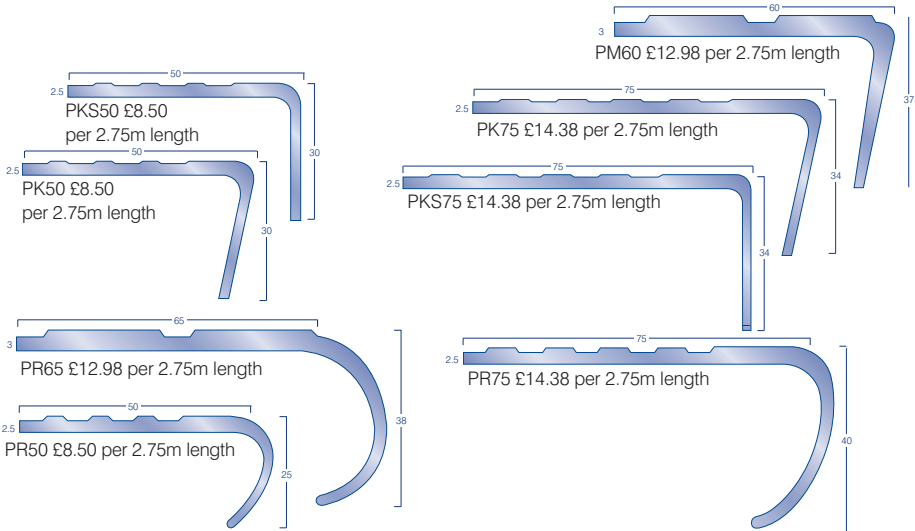

Special Order 48 hour Service

N - New Range * - Price Amendment • - Stock Items

GRADUS

contract interior solutions

Flexible pvc

All stock items in Black. Colours 48 hour Service (add 25% for split boxes).
A range of one piece, slip-resistant stair edgings recommended for light traffic only. Supplied in 2.75 and 3.20 metre lengths