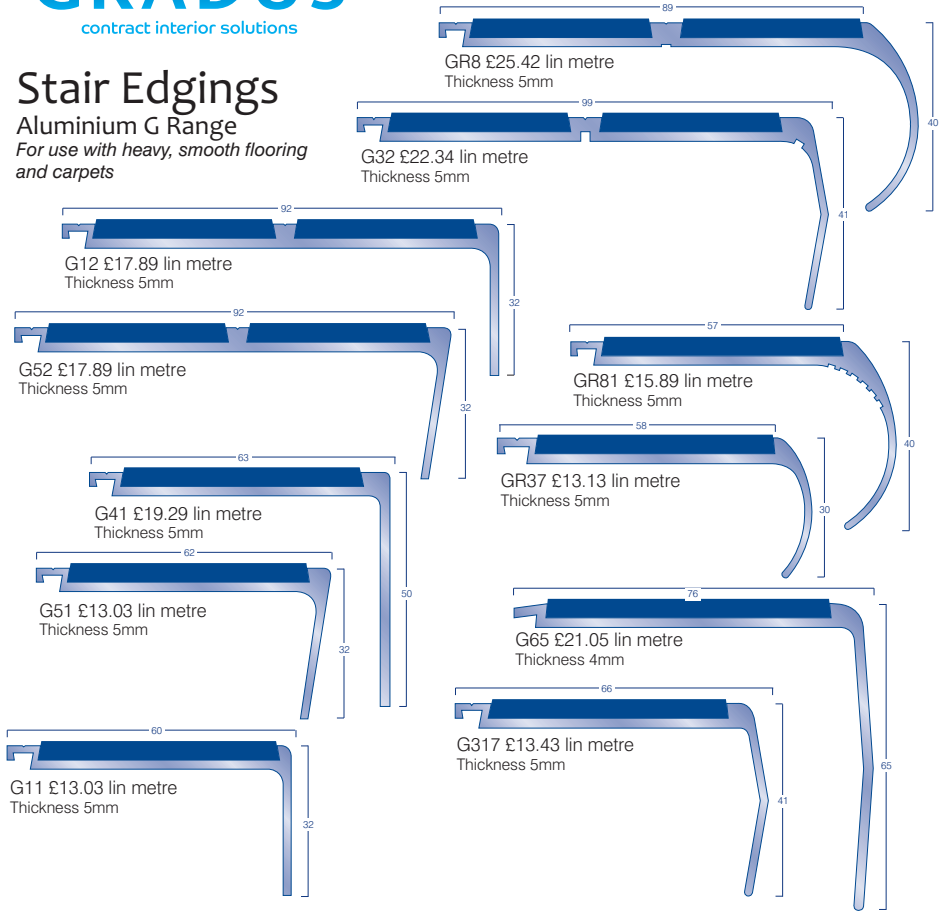

GRADUS

contract interior solutions

Stair Edgings

Aluminium G Range

For use with heavy, smooth flooring and carpets

Plus 5% drilling on all profiles
All stock items in Black. Colours 48 hour Service

Aluminium CT Range

Used with carpet, carpet tile, ceramics and other heavy duty floorcoverings

Special Order 48 hour Service