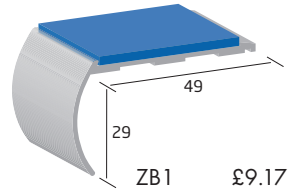

QUANTUM
FLOORINGSOLUTIONS

Last Increase
February 2016

IN STOCK NOW
Black from stock, other colours
available on express delivery
Plus 5% drilling on all profiles

No more plugs with our secret fixing Available on all Quantum stairnosings.