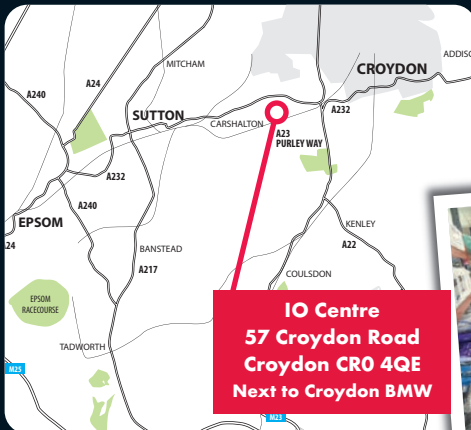

01634 299006

Steve, Michael, Matt and Allan
are waiting for your call!

Contract
Issued August 2016

**Visit our New
Trade Counter
in CROYDON**

Use your Culpeck account at Trade Flooring Supplies

**IO Centre
57 Croydon Road
Croydon CR0 4QE
Next to Croydon BMW**