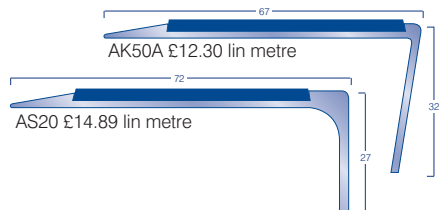

AS20 £14.89 lin metre