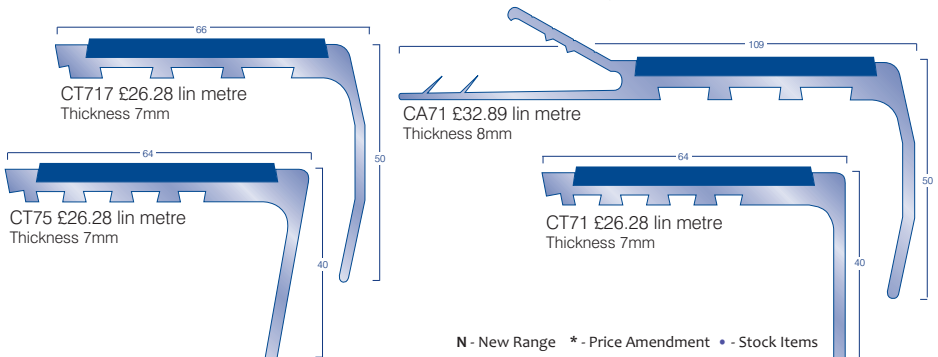

N - New Range * - Price Amendment • - Stock Items