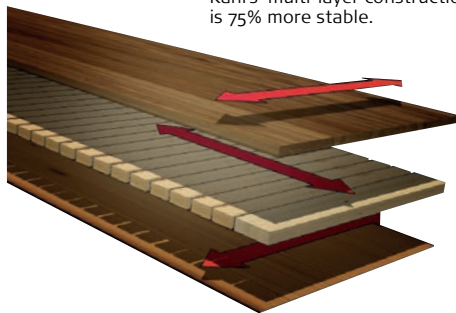

B - Bevelled Edges Four Sides

MB - Micro Bevelled Edges Four Sides

Pack Size - M²

Price - £ Per M² excl VAT

Engineered Wood Flooring

Kährs®
Of Sweden

REVOLUTIONARY FLOOR TECHNOLOGY

Compared to a solid wood floor, Kährs' multi-layer construction is 75% more stable.