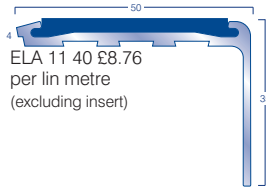

GRADUS

contract interior solutions

Stair Edgings+ 5% drilling on all profiles

Elite Aluminium - Stair edgings with a unique concealed fixing method

ELA 11 40 £8.76
per lin metre
(excluding insert)