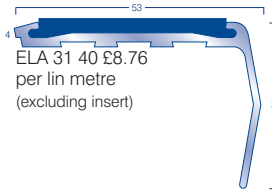

ELA 31 40 £8.76
per lin metre
(excluding insert)