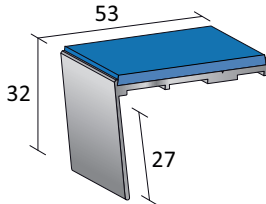

ZHR1 £10.67 Lin m