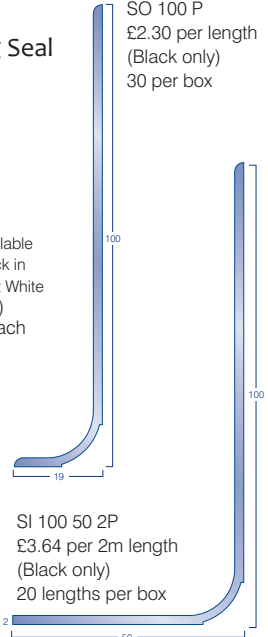

GRADUS

contract interior solutions

Flexible pvc

All stock items in Black. Colours 48 hour Service (add 25% for split boxes).
A range of one piece, slip-resistant stair edgings recommended for light traffic only. Supplied in 2.75 and 3.20 metre lengths

Skirtings & complementary accessories

Cove Former

2m lengths

Capping Seal

2m lengths

Now available
from stock in
Snowdrift White
(PCS40)
£3.54 each

SO 100 P
£2.30 per length
(Black only)
30 per box

Ramp

Edge
2m lengths

Feather

Edge
15m coils