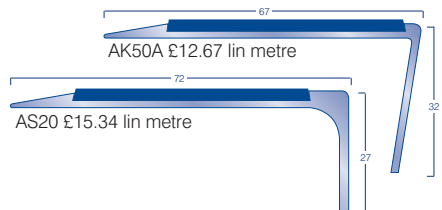

AS20 £15.34 lin metre