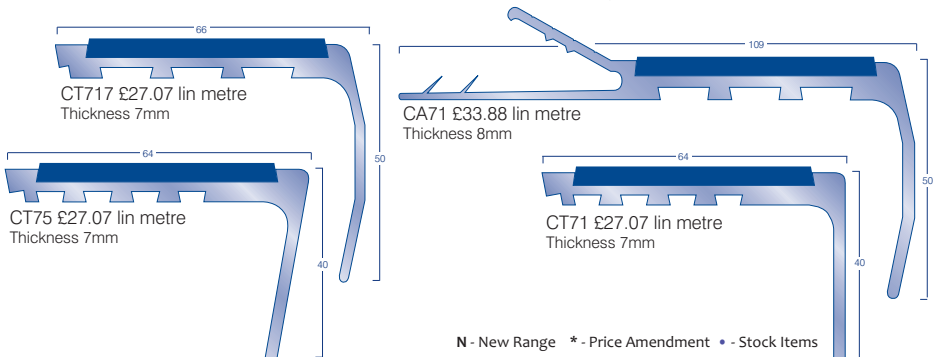

N - New Range * - Price Amendment • - Stock Items