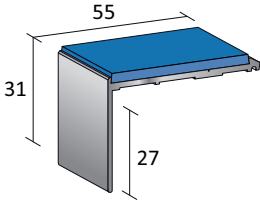

QUANTUM
FLOORINGSOLUTIONS

Last Increase
February 2017

IN STOCK NOW
Black from stock, other colours
available on express delivery
Plus 5% drilling on all profiles

ZF1 £9.45 Lin m