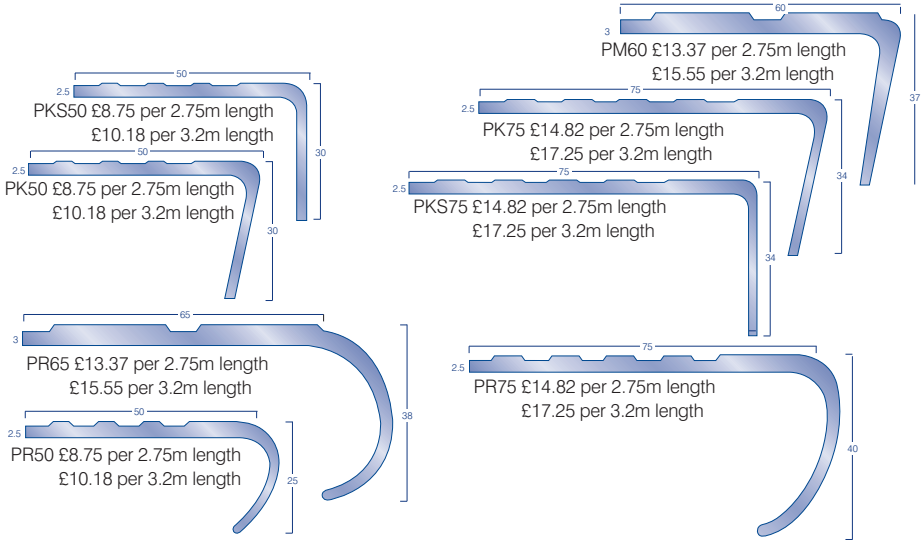

Special Order 48 hour Service

N - New Range * - Price Amendment • - Stock Items

GRADUS

contract interior solutions

Flexible pvc

All stock items in Black. Colours 48 hour Service (add 25% for split boxes).
A range of one piece, slip-resistant stair edgings recommended for light traffic only. Supplied in 2.75 and 3.20 metre lengths