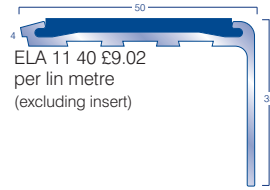

GRADUS

contract interior solutions

Stair Edgings+ 5% drilling on all profiles

Elite Aluminium - Stair edgings with a unique concealed fixing method

ELA 11 40 £9.02
per lin metre
(excluding insert)