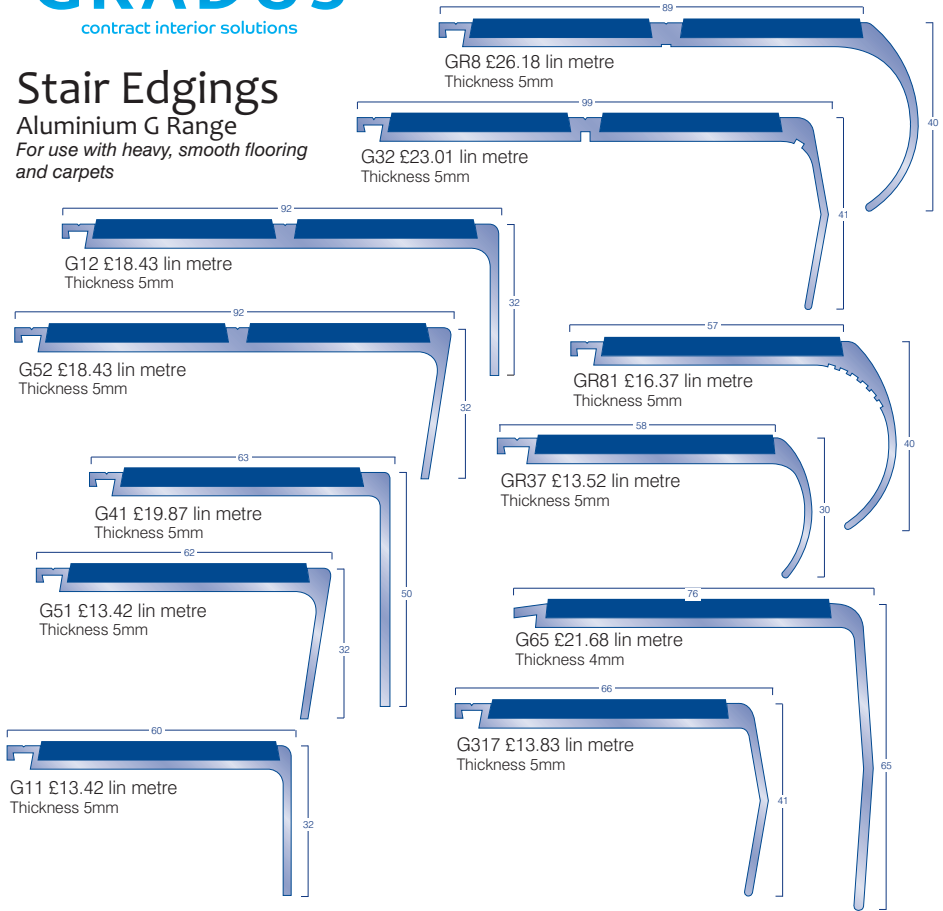

GRADUS

contract interior solutions

Stair Edgings

Aluminium G Range

For use with heavy, smooth flooring and carpets

Plus 5% drilling on all profiles
All stock items in Black. Colours 48 hour Service

Aluminium CT Range

Used with carpet, carpet tile, ceramics and other heavy duty floorcoverings

Special Order 48 hour Service