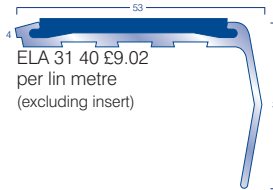

ELA 31 40 £9.02
per lin metre
(excluding insert)