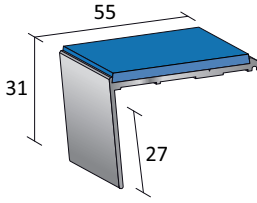

QUANTUM
FLOORINGSOLUTIONS

Last Increase
February 2017

IN STOCK NOW
Black from stock, other colours
available on express delivery
Plus 5% drilling on all profiles

ZF1 £9.45 Lin m

ZR1 £9.45 Lin m

ZB1 £9.45 Lin m