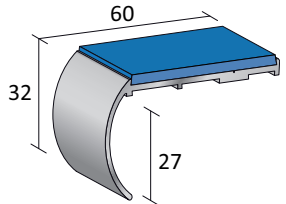

ZHF1 £10.67 Lin m

ZHR1 £10.67 Lin m

ZHB1 £10.67 Lin m

No more plugs with our secret fixing Available on all Quantum stairnosings

Unfilled stair nosing channel fixed to step.

Last Increase
January 2017

FLEXY FIX