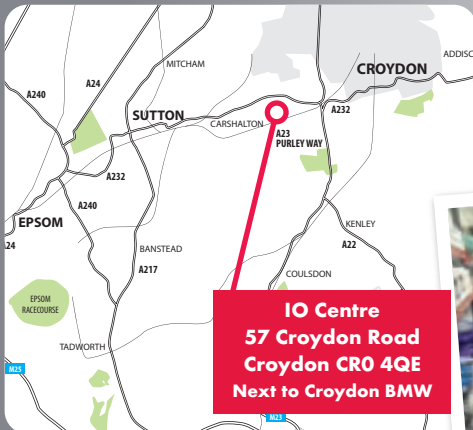

Viking Close, Medway Valley Park
Strood, Rochester, Kent ME2 2JX

Email: sales@culpeck.uk.com

Account No.

Culpeck
FOR FLOORCOVERINGS

**Visit our website
culpeckfloors.com
to order on line**

Retail
Tel: 01634 299000
Issued January 2017

**Visit our New
Trade Counter
in CROYDON**

Use your Culpeck account at Trade Flooring Supplies