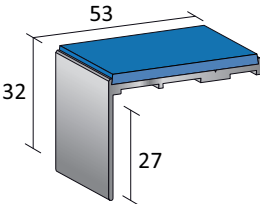

QUANTUM
FLOORINGSOLUTIONS

Last Increase
February 2017

IN STOCK NOW
Black from stock, other colours
available on express delivery
Plus 5% drilling on all profiles

ZF1 £9.45 Lin m

ZR1 £9.45 Lin m

ZB1 £9.45 Lin m