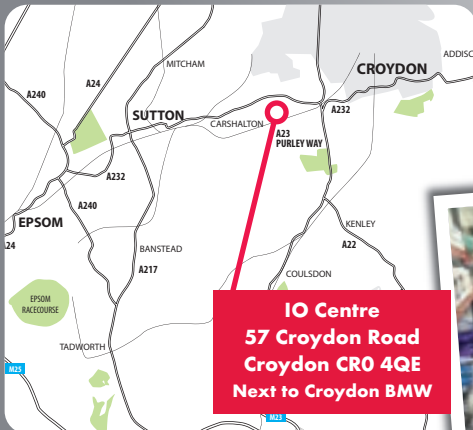

01634 299006

Steve, Michael, Matt and Allan
are waiting for your call!

Contract
Issued January 2017

**Visit our New
Trade Counter
in CROYDON**

Use your Culpeck account at Trade Flooring Supplies

CONTRACT SECTION