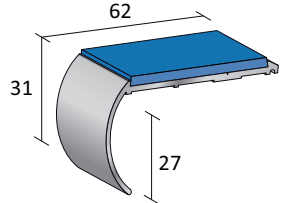

ZB1 £9.45 Lin m