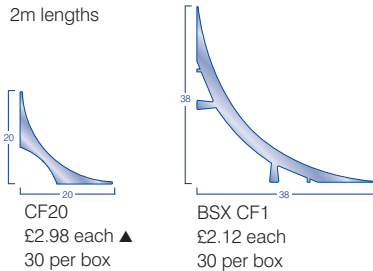

Skirtings & complementary accessories

Cove Former

2m lengths