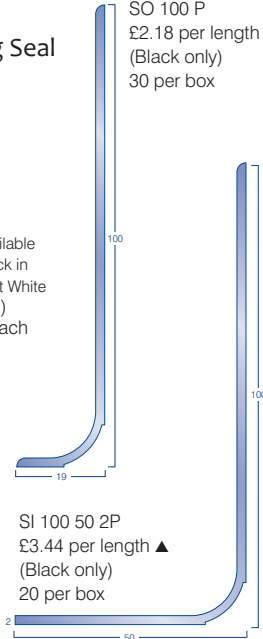

Ramp

Edge

2m lengths

Feather

Edge

15m coils

HEAVY CONTRACT FIBRE BONDED SHEET

Stock width 2m only		£/m ²	£/m ²	Width
		Rolls	Cuts	
STK	Supacord	8.89	11.56	2 & 4m
▼	Iron Duke	7.25	9.43	2 & 4m
	Broadrib	9.39	12.21	2 & 4m
	Hobnail	11.35	14.76	2m
	Wellington Velour	11.99	15.59	2m
	Montage	11.48	14.92	4m