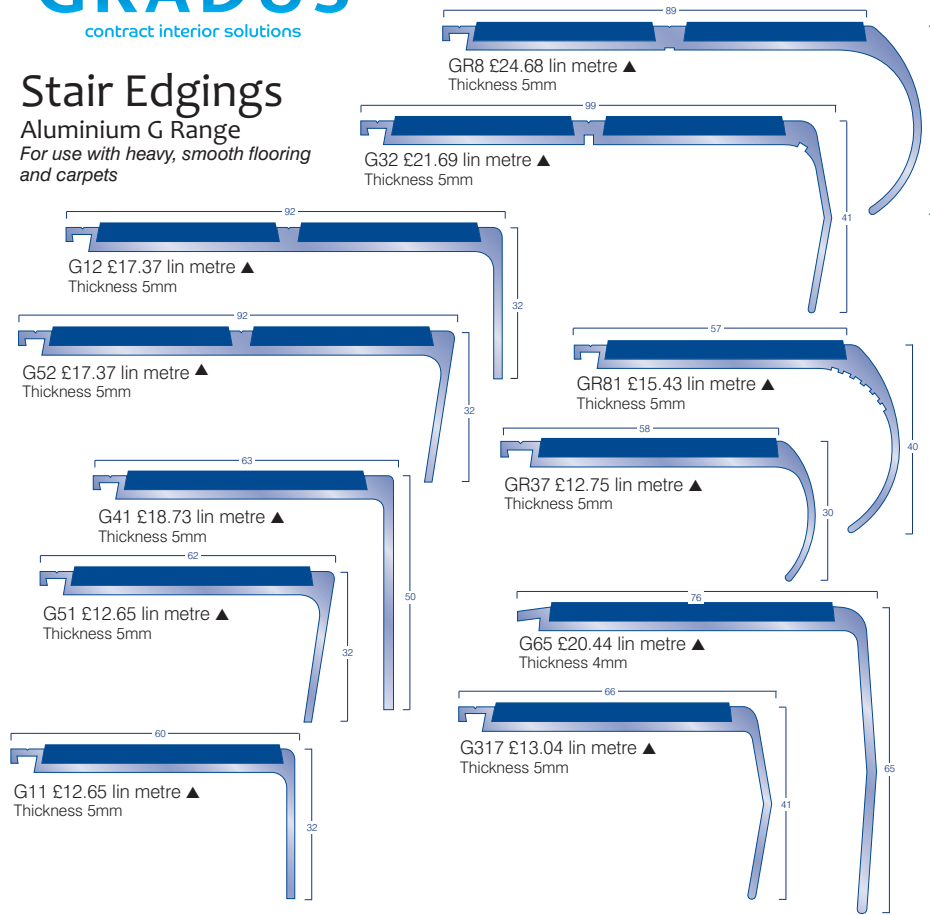

GRADUS
contract interior solutions

Stair Edgings

Aluminium G Range

For use with heavy, smooth flooring and carpets

Plus 5% drilling on all profiles
All stock items in Black. Colours 48 hour Service

Aluminium CT Range