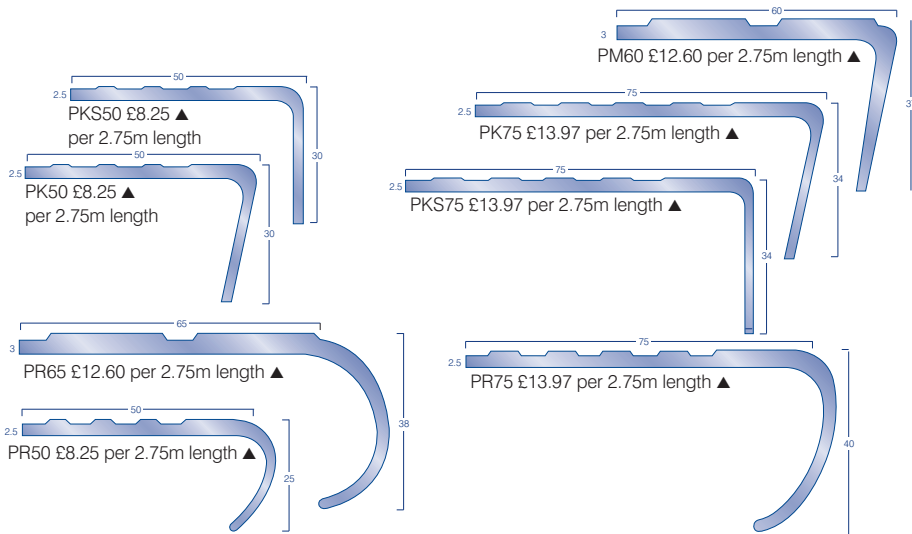

GRADUS
contract interior solutions

Flexible pvc

All stock items in Black. Colours 48 hour Service (add 25% for split boxes).
A range of one piece, slip-resistant stair edgings recommended for light traffic only. Supplied in 2.75 and 3.20 metre lengths