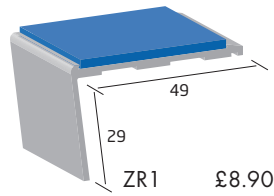

www.polyflor.com

QUANTUM
FLOORINGSOLUTIONS

IN STOCK NOW

Black from stock, other colours
available on express delivery
Plus 5% drilling on all profiles

No more plugs with our secret fixing Available on all Quantum stairnosings.