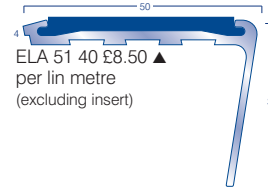

ELA 51 40 £8.50 ▲
per lin metre
(excluding insert)

*Note. Cut Lengths of insert are available at a 25% premium. ELINS40 - £3.29 Lin metre (25 metre coils)

All stock items in Black. Colours 48 hour Service