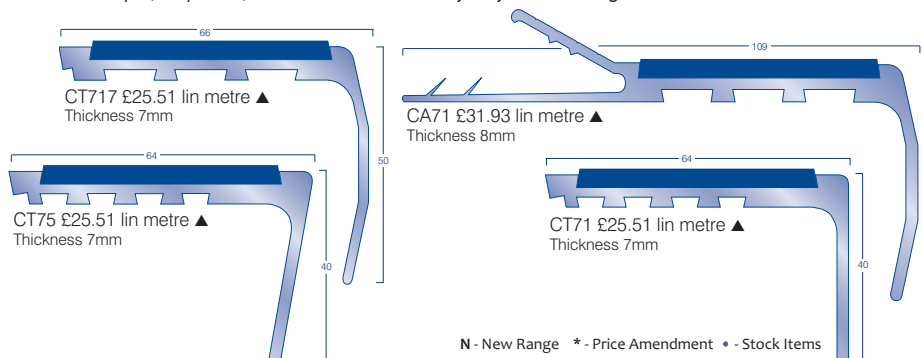

N - New Range * - Price Amendment • - Stock Items