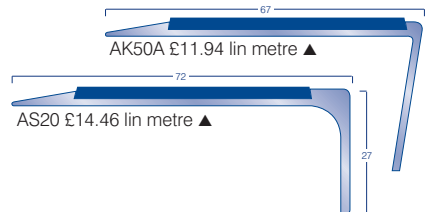

AS20 £14.46 lin metre ▲