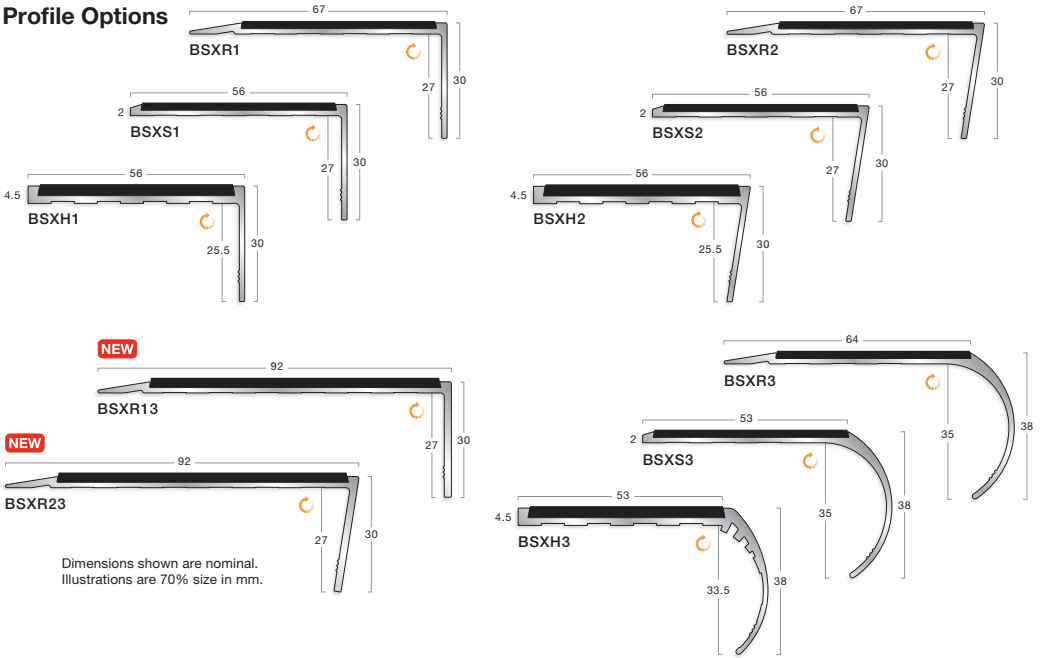

BASICZ™ Stair Edgings

Profile Options