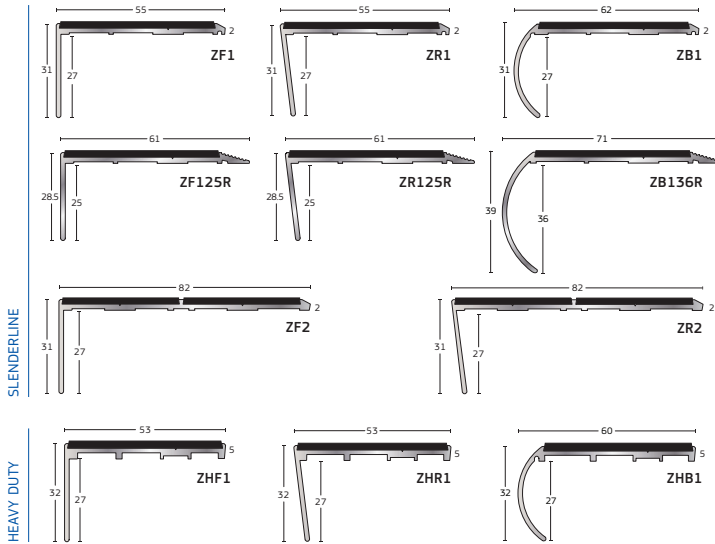

WHY CHOOSE ANYONE ELSE?

11 Z-RANGE PROFILES

Q-FIX STAIR
NOSING
ADHESIVE

A single
solution for
fitting Stair
Nosings

Qsms

FREE STAIR
NOSING &
MATTING
MEASURES

Saves time,
waste & money