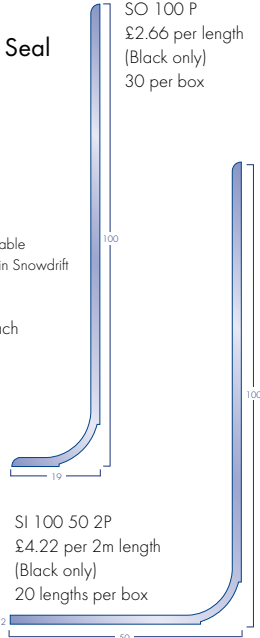

SI 100 50 2P
£4.22 per 2m length (Black only)
20 lengths per box