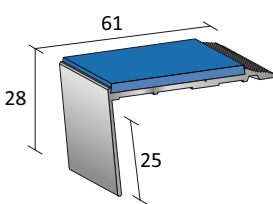

STK ZHF1 £12.35 Lin m

STK ZHR1 £12.35 Lin m

STK ZHB1 £12.35 Lin m

NEW Slenderline Ramp Back

STK ZF125R £11.52 Lin m

STK ZR125R £11.52 Lin m

STK ZB136R £11.52 Lin m

No more plugs with our secret fixing Available on all Quantum strairnosings.