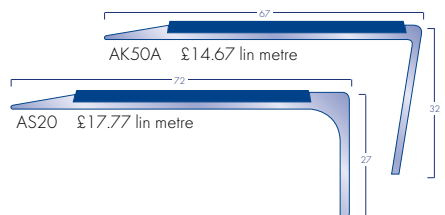

AS20 £17.77 lin metre