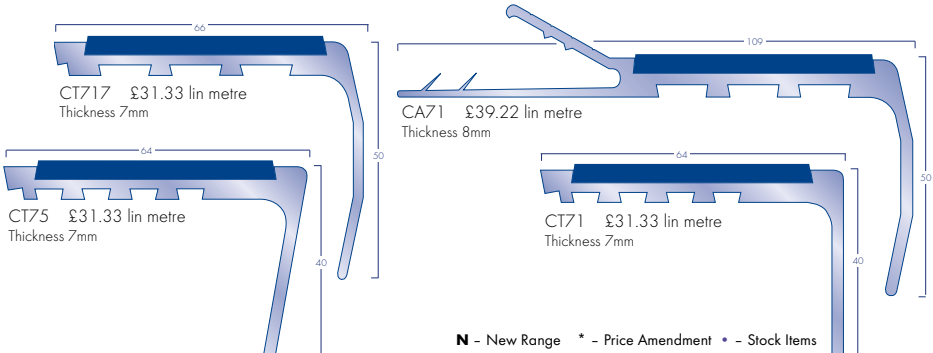

N - New Range * - Price Amendment • - Stock Items