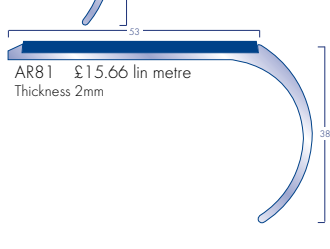

AR81 £15.66 lin metre
Thickness 2mm