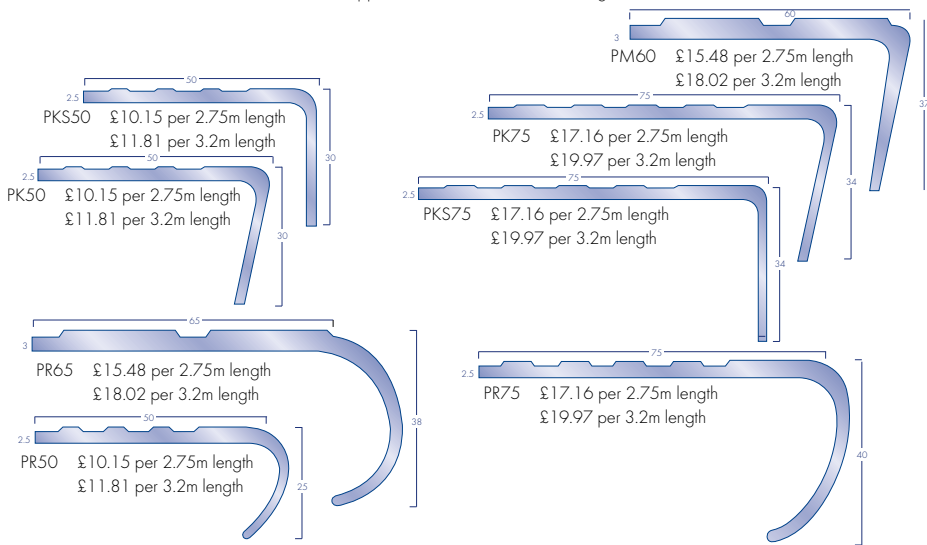

SO 100 P
£2.66 per length (Black only)
30 per box

GRADUS

contract interior solutions

Flexible pvc

All stock items in Black. Colours 48 hour Service (add 25% for split boxes).

A range of one piece, slip-resistant stair edgings recommended for light traffic only. Supplied in 2.75 and 3.20 metre lengths

Skirtings & complementary accessories

Cove Former

2m lengths