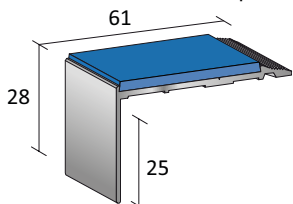

STK ZHF1 £12.35 Lin m

STK ZHR1 £12.35 Lin m

STK ZHB1 £12.35 Lin m

NEW Slenderline Ramp Back

STK ZF125R £11.52 Lin m

STK ZR125R £11.52 Lin m

STK ZB136R £11.52 Lin m

No more plugs with our secret fixing Available on all Quantum strairnosings.