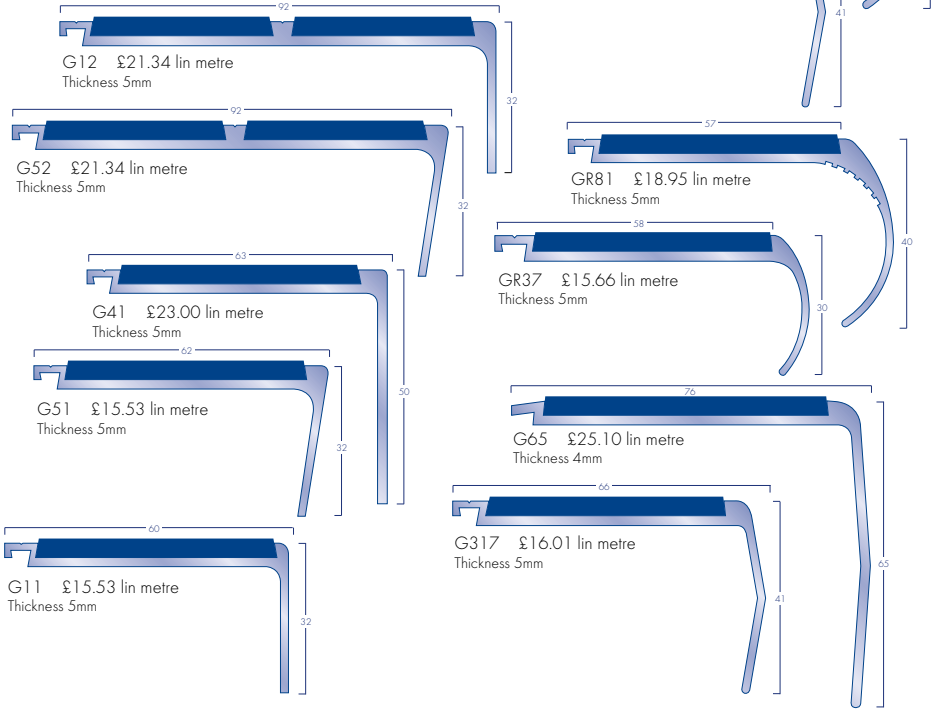

GRADUS

contract interior solutions

Stair Edgings

Aluminium G Range

For use with heavy, smooth flooring and carpets

Plus 5% drilling on all profiles
All stock items in Black. Colours 48 hour Service

Aluminium CT Range

Used with carpet, carpet tile, ceramics and other heavy duty floorcoverings

Special Order 48 hour Service