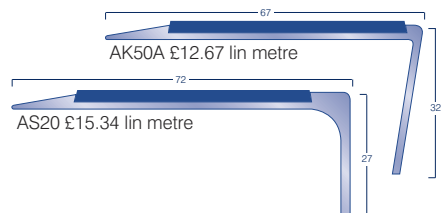

AS20 £15.34 lin metre

N - New Range * - Price Amendment • - Stock Items