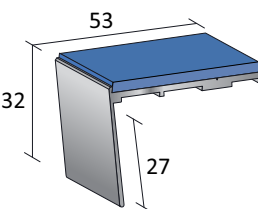

STK ZHF1 £10.67 Lin m

STK ZHR1 £10.67 Lin m

STK ZHB1 £10.67 Lin m

STK ZF125R £9.95 Lin m

STK ZR125R £9.95 Lin m

STK ZB136R £9.95 Lin m

No more plugs with our secret fixing Available on all Quantum stairnosings.