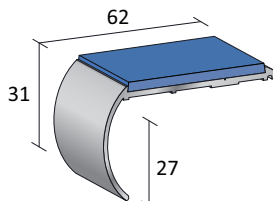

STK ZB1 £9.45 Lin m