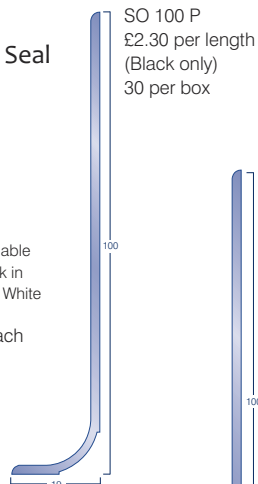

GRADUS
contract interior solutions

Flexible pvc

All stock items in Black. Colours 48 hour Service (add 25% for split boxes).
A range of one piece, slip-resistant stair edgings recommended for light traffic only. Supplied in 2.75 and 3.20 metre lengths

Skirtings & complementary accessories

Cove Former

2m lengths

CF20
£3.16 each
30 per box

BSX CF1
£2.24 each
30 per box

Capping Seal

2m lengths

BSX PCS1
£2.24 each
40 per box

Now available from stock in Snowdrift White (PCS40)
£3.54 each

SO 100 P
£2.30 per length
(Black only)
30 per box

Ramp Edge

2m lengths

T 450
£4.96 each
20 per box

T 600
£5.42 each
20 per box

Feather Edge

15m coils

T 200
£11.25 each
10 coils per box

T 250
£12.30 each
10 coils per box

T 300
£13.05 each
10 coils per box

SI 100 50 2P
£3.64 per 2m length
(Black only)
20 lengths per box