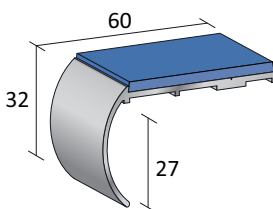

STK ZHF1 £10.67 Lin m

STK ZHR1 £10.67 Lin m

STK ZHB1 £10.67 Lin m

STK ZF125R £9.95 Lin m

STK ZR125R £9.95 Lin m

STK ZB136R £9.95 Lin m

No more plugs with our secret fixing Available on all Quantum stairnosings.