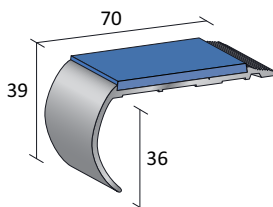

STK ZHF1 £10.67 Lin m

STK ZHR1 £10.67 Lin m

STK ZHB1 £10.67 Lin m

STK ZF125R £9.95 Lin m

STK ZR125R £9.95 Lin m

STK ZB136R £9.95 Lin m

No more plugs with our secret fixing Available on all Quantum stairnosings.