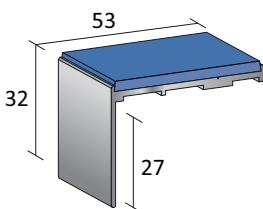

STK ZHF1 £10.67 Lin m

STK ZHR1 £10.67 Lin m

STK ZHB1 £10.67 Lin m

STK ZF125R £9.95 Lin m

STK ZR125R £9.95 Lin m

STK ZB136R £9.95 Lin m

No more plugs with our secret fixing Available on all Quantum stairnosings.