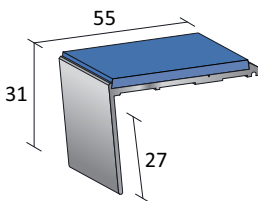

STK ZR1 £9.45 Lin m