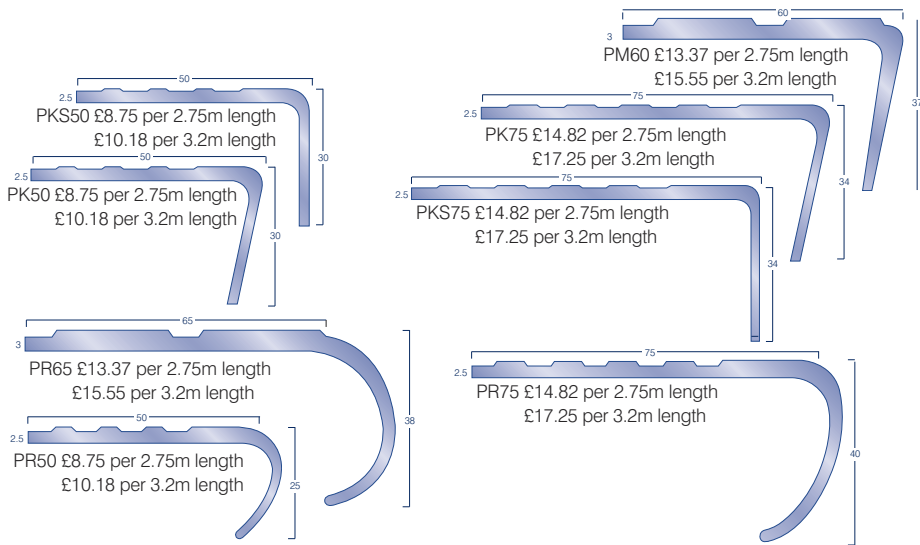

Special Order 48 hour Service

N - New Range * - Price Amendment • - Stock Items

GRADUS
contract interior solutions

Flexible pvc

All stock items in Black. Colours 48 hour Service (add 25% for split boxes).
A range of one piece, slip-resistant stair edgings recommended for light traffic only. Supplied in 2.75 and 3.20 metre lengths