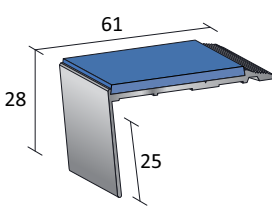

STK ZHF1 £10.67 Lin m

STK ZHR1 £10.67 Lin m

STK ZHB1 £10.67 Lin m

STK ZF125R £9.95 Lin m

STK ZR125R £9.95 Lin m

STK ZB136R £9.95 Lin m

No more plugs with our secret fixing Available on all Quantum stairnosings.