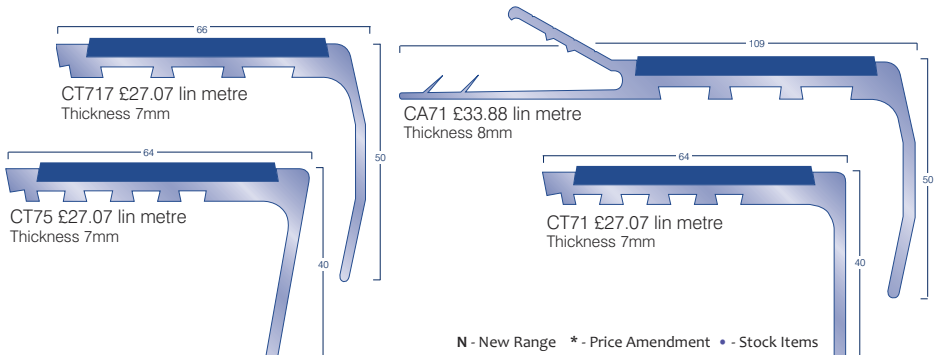

N - New Range * - Price Amendment • - Stock Items