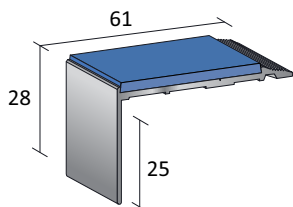

STK ZHF1 £10.67 Lin m

STK ZHR1 £10.67 Lin m

STK ZHB1 £10.67 Lin m

STK ZF125R £9.95 Lin m

STK ZR125R £9.95 Lin m

STK ZB136R £9.95 Lin m

No more plugs with our secret fixing Available on all Quantum stairnosings.