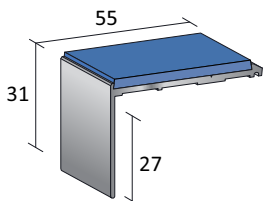

QUANTUM
FLOORINGSOLUTIONS

Last Increase
February 2017

Black inserts from stock.
Other colours available on express delivery.
Plus 5% drilling on all profiles

STK ZF1 £9.45 Lin m