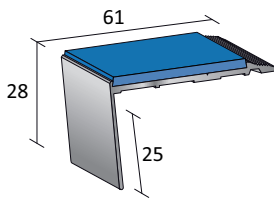

STK ZR125R £10.45 Lin m