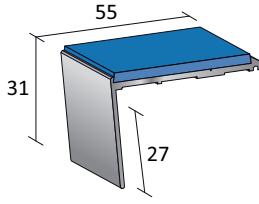

STK ZR1 £9.92 Lin m