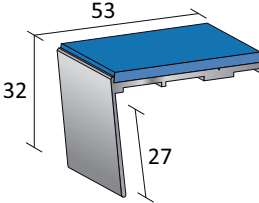

STK ZHR1 £11.20 Lin m