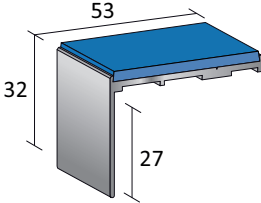

STK ZHF1 £11.20 Lin m