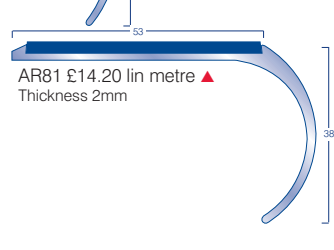

AR81 £14.20 lin metre ▲
Thickness 2mm