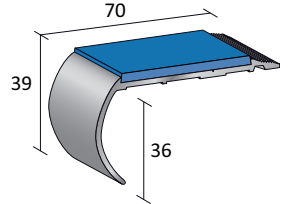

STK ZB136R £10.45 Lin m

No more plugs with our secret fixing Available on all Quantum stairnosings.