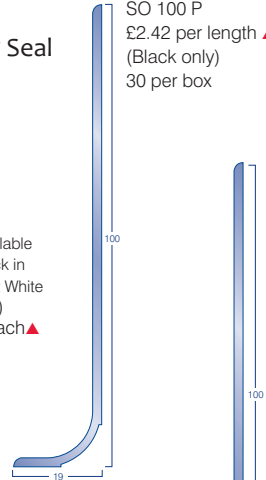

SI 100 50 2P
£3.82 per 2m length ▲
(Black only)
20 lengths per box