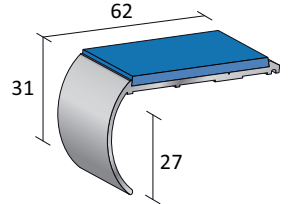

STK ZB1 £9.92 Lin m