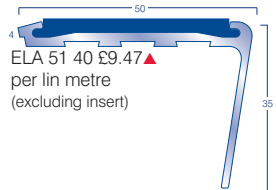

ELA 51 40 £9.47 ▲
per lin metre
(excluding insert)

*Note. Cut Lengths of insert are available at a 25% premium. ELINS40 - £3.49 Lin metre (25 metre coils)

All stock items in Black. Colours 48 hour Service