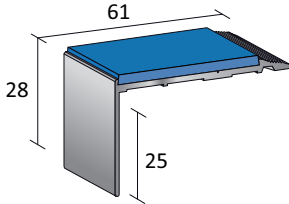

STK ZF125R £10.45 Lin m