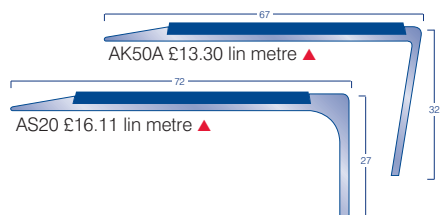

AS20 £16.11 lin metre ▲