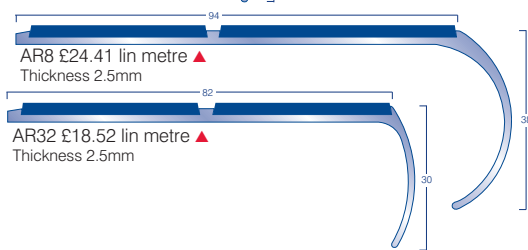

AR32 £18.52 lin metre ▲
Thickness 2.5mm