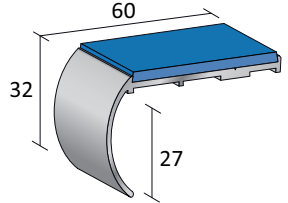

STK ZHB1 £11.20 Lin m