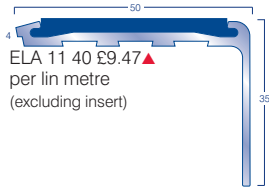

GRADUS

contract interior solutions

Stair Edgings+ 5% drilling on all profiles

Elite Aluminium - Stair edgings with a unique concealed fixing method

ELA 11 40 £9.47 ▲
per lin metre
(excluding insert)