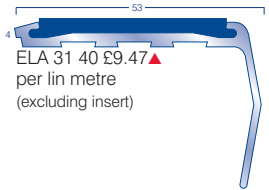

ELA 31 40 £9.47 ▲
per lin metre
(excluding insert)