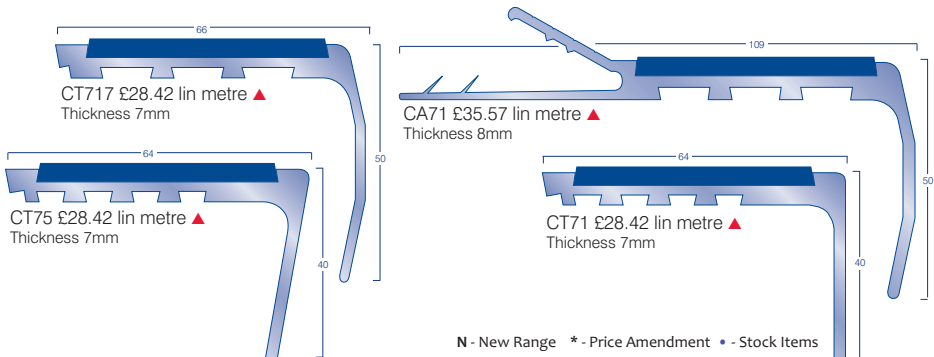

N - New Range * - Price Amendment • - Stock Items