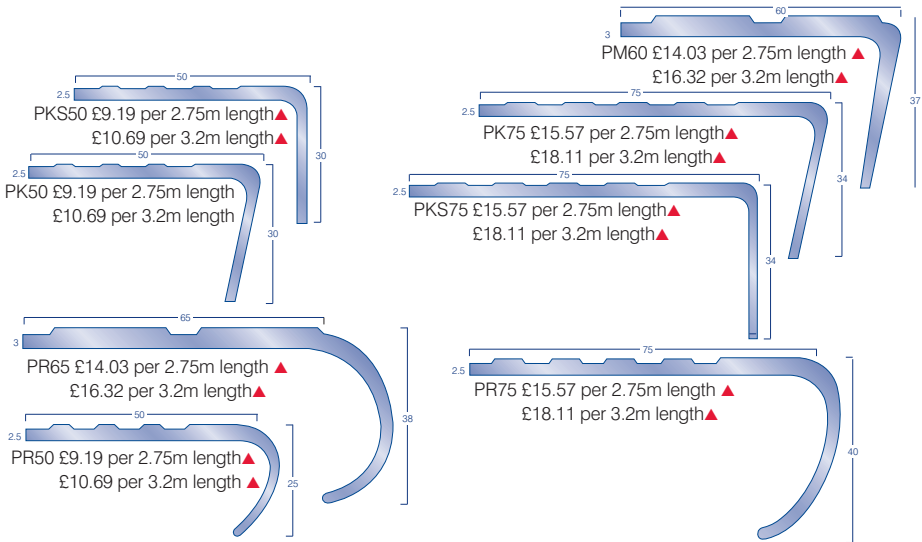

SO 100 P
£2.42 per length ▲
(Black only)
30 per box

GRADUS

contract interior solutions

Flexible pvc

All stock items in Black. Colours 48 hour Service (add 25% for split boxes).
A range of one piece, slip-resistant stair edgings recommended for light traffic only. Supplied in 2.75 and 3.20 metre lengths

Skirtings & complementary accessories

Cove Former

2m lengths