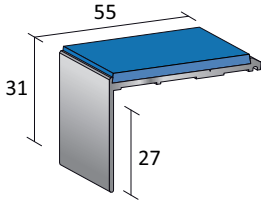

QUANTUM
FLOORINGSOLUTIONS

Last Increase
February 2018

Black inserts from stock.
Other colours available on express delivery.
Plus 5% drilling on all profiles

STK ZF1 £9.92 Lin m