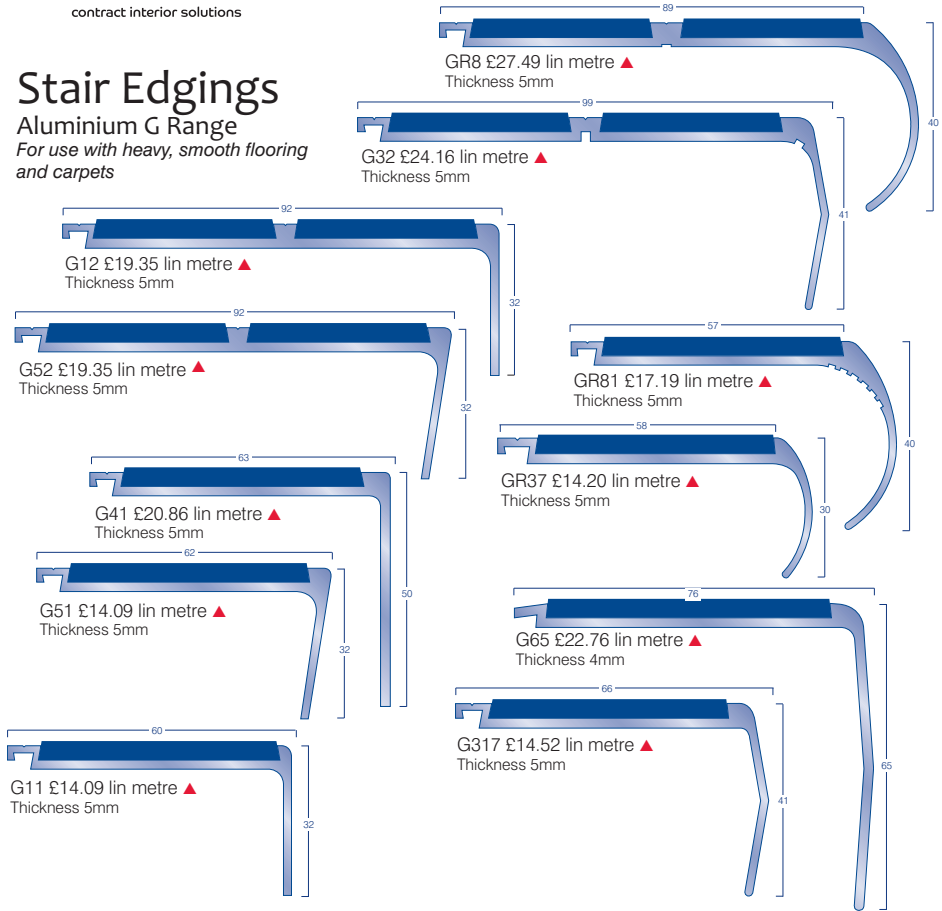

GRADUS

contract interior solutions

Plus 5% drilling on all profiles
All stock items in Black. Colours 48 hour Service

Stair Edgings

Aluminium G Range

For use with heavy, smooth flooring and carpets

Aluminium CT Range

Used with carpet, carpet tile, ceramics and other heavy duty floorcoverings

Special Order 48 hour Service