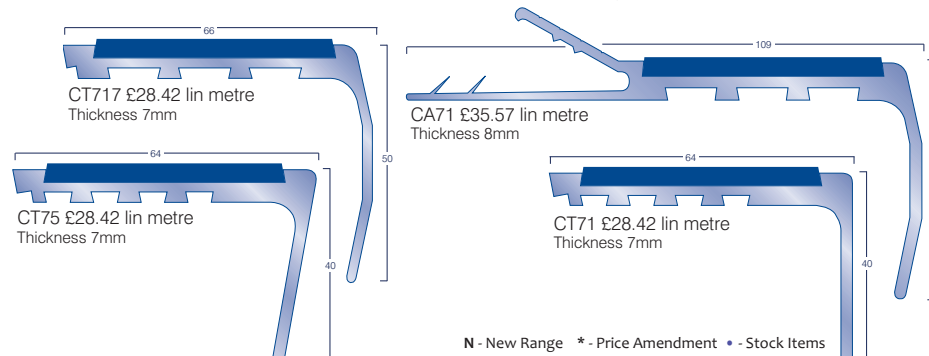

N - New Range * - Price Amendment • - Stock Items