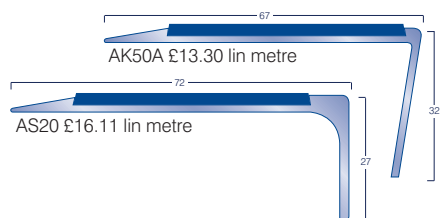

AR8 £24.41 lin metre
Thickness 2.5mm

AR32 £18.52 lin metre
Thickness 2.5mm

AR81 £14.20 lin metre
Thickness 2mm

Ramp Edge

AS10 £10.91 lin metre

AK50A £13.30 lin metre

AS20 £16.11 lin metre

N - New Range * - Price Amendment • - Stock Items