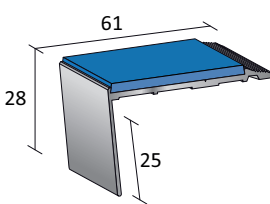

STK ZR125R £10.45 Lin m