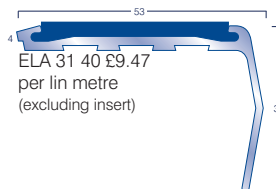

ELA 51 40 £9.47
per lin metre
(excluding insert)

ELA 31 40 £9.47
per lin metre
(excluding insert)