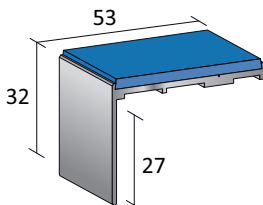

STK ZHF1 £11.20 Lin m