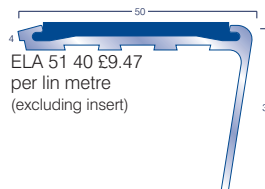

ELA 51 40 £9.47
per lin metre
(excluding insert)

*Note. Cut Lengths of insert are available at a 25% premium. ELINS40 - £3.49 Lin metre (25 metre coils)

All stock items in Black. Colours 48 hour Service