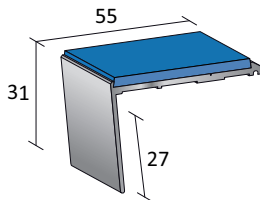

STK ZR1 £9.92 Lin m