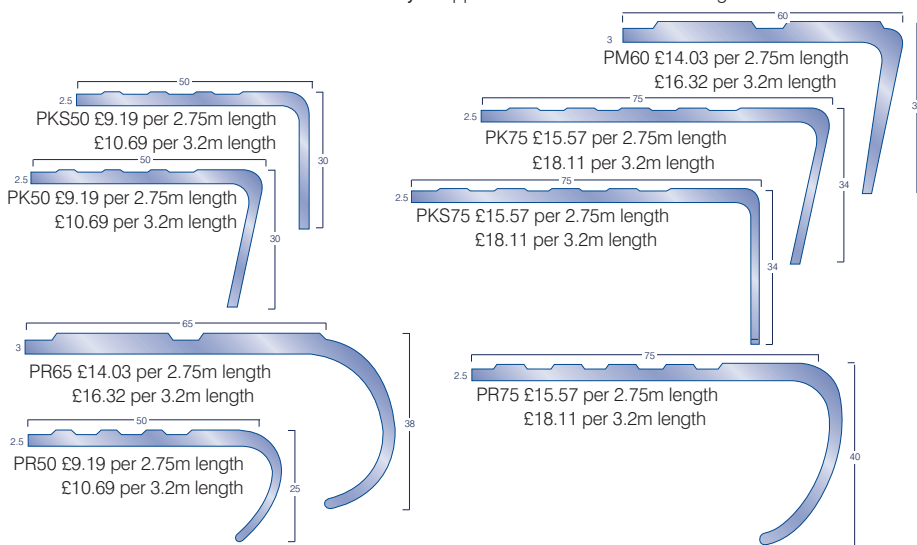

GRADUS

contract interior solutions

Flexible pvc

All stock items in Black. Colours 48 hour Service (add 25% for split boxes).

A range of one piece, slip-resistant stair edgings recommended for light traffic only. Supplied in 2.75 and 3.20 metre lengths