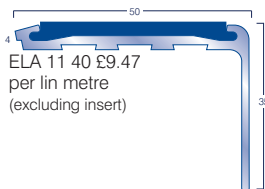

PVC STAIR NOSINGS* All Black unless otherwise stated

Colour	£/m	£/Length	Length	Boxed
STK SO25	1.58	3.16	2m	30
STK SO75	1.75	3.50	2m	30
STK PR50, PK50, PKS50	3.34	9.19	2.75m	20
STK PR50, PK50, PKS50	3.34	10.69	3.20m	20
STK PR75, PK75, PKS75	5.66	15.57	2.75m	15
STK PR75, PK75, PKS75	5.66	18.11	3.20m	15
STK PM60, PR65	5.10	14.03	2.75m	15
STK PM60, PR65	5.10	16.32	3.20m	15

PR = Roundnose, PK Rakeback, PKS = 90 degrees

CONTRACT SALES DESK - Tel: 016 342 99006

GRADUS

contract interior solutions

Stair Edgings+ 5% drilling on all profiles

Elite Aluminium - Stair edgings with a unique concealed fixing method

ELA 11 40 £9.47
per lin metre
(excluding insert)

ELA 31 40 £9.47
per lin metre
(excluding insert)

ELA 51 40 £9.47
per lin metre
(excluding insert)

*Note. Cut Lengths of insert are available at a 25% premium. ELINS40 - £3.49 Lin metre (25 metre coils)