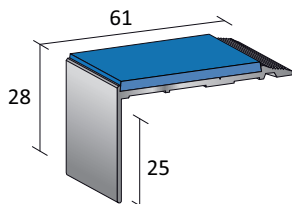

STK ZF125R £10.45 Lin m