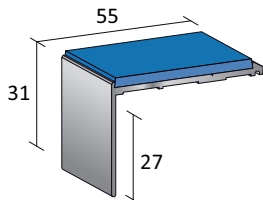

CONTRACT SALES DESK - Tel: 016 342 99006

QUANTUM
FLOORINGSOLUTIONS

Last Increase
February 2018

Black inserts from stock.
Other colours available on express delivery.
Plus 5% drilling on all profiles

STK ZF1 £9.92 Lin m