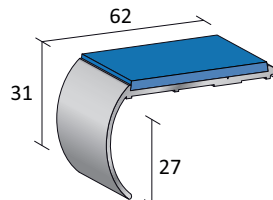

STK ZB1 £9.92 Lin m