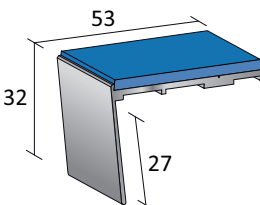

STK ZHR1 £11.20 Lin m