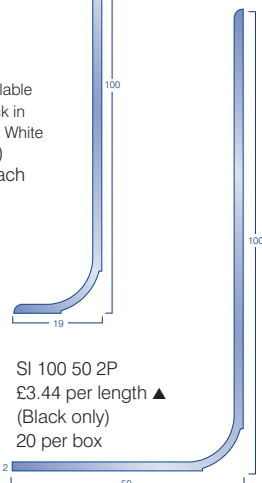

SI 100 50 2P

£3.44 per length ▲
(Black only)
20 per box