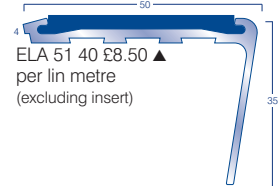

ELA 51 40 £8.50 ▲
per lin metre
(excluding insert)

*Note. Cut Lengths of insert are available at a 25% premium. ELINS40 - £3.29 Lin metre (25 metre coils)

All stock items in Black. Colours 48 hour Service