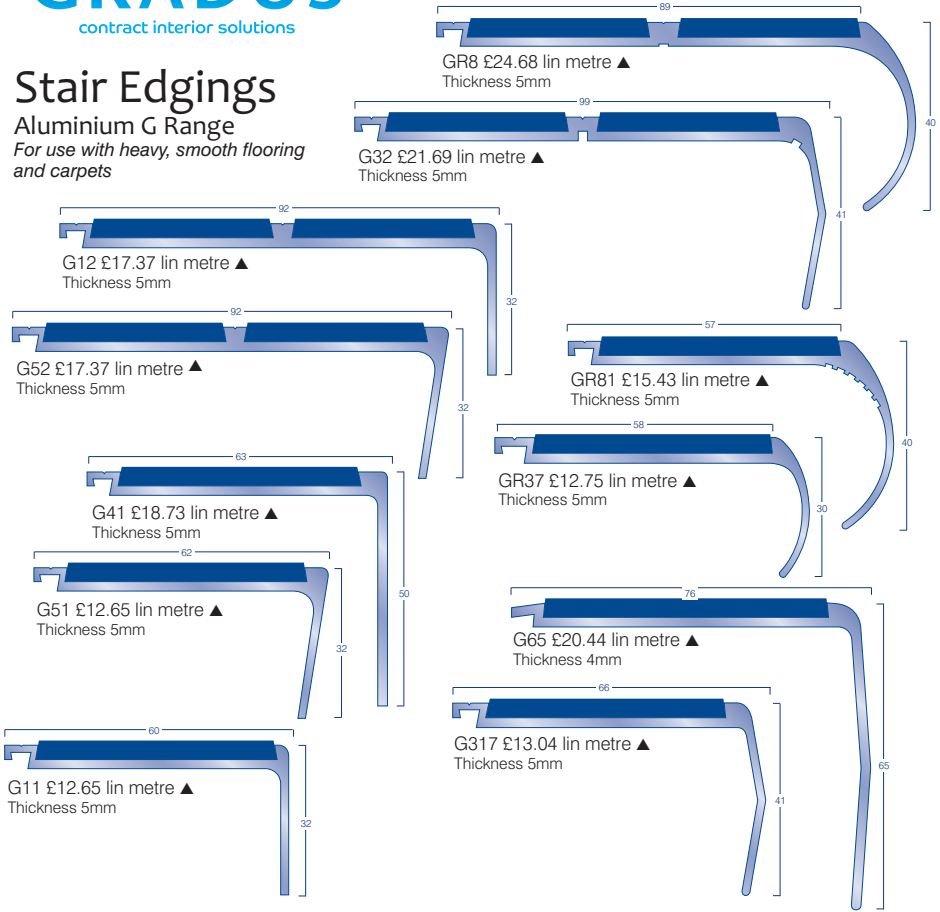

GRADUS

contract interior solutions

Stair Edgings

Aluminium G Range

For use with heavy, smooth flooring and carpets

Plus 5% drilling on all profiles
All stock items in Black. Colours 48 hour Service

Aluminium CT Range