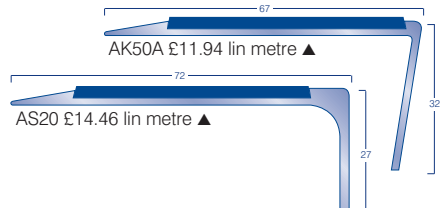

AK50A £11.94 lin metre ▲