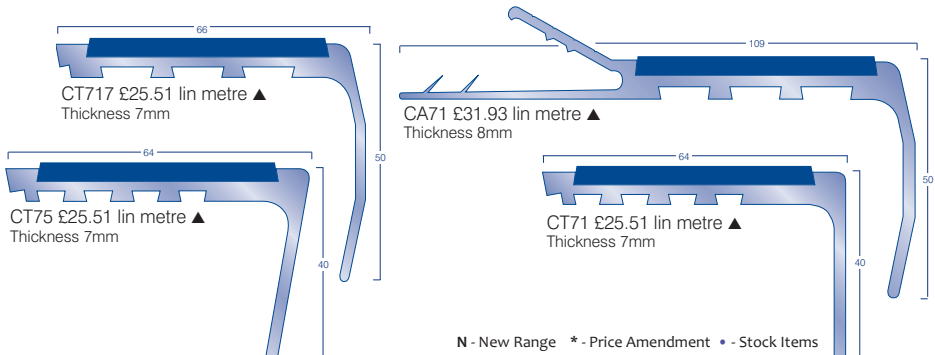

N - New Range * - Price Amendment • - Stock Items