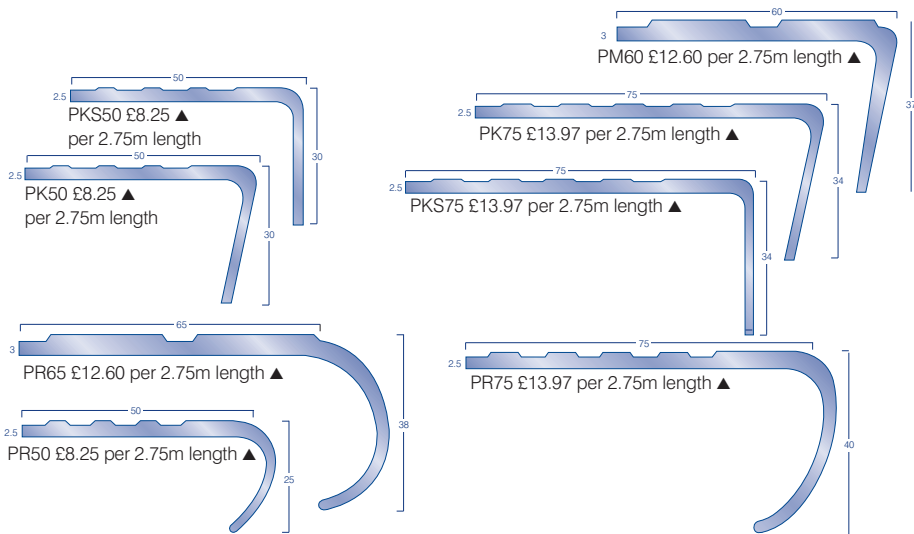

Used with carpet, carpet tile, ceramics and other heavy duty floorcoverings

Special Order 48 hour Service

N - New Range * - Price Amendment • - Stock Items

GRADUS
contract interior solutions

Flexible pvc

All stock items in Black. Colours 48 hour Service (add 25% for split boxes).
A range of one piece, slip-resistant stair edgings recommended for light traffic only. Supplied in 2.75 and 3.20 metre lengths