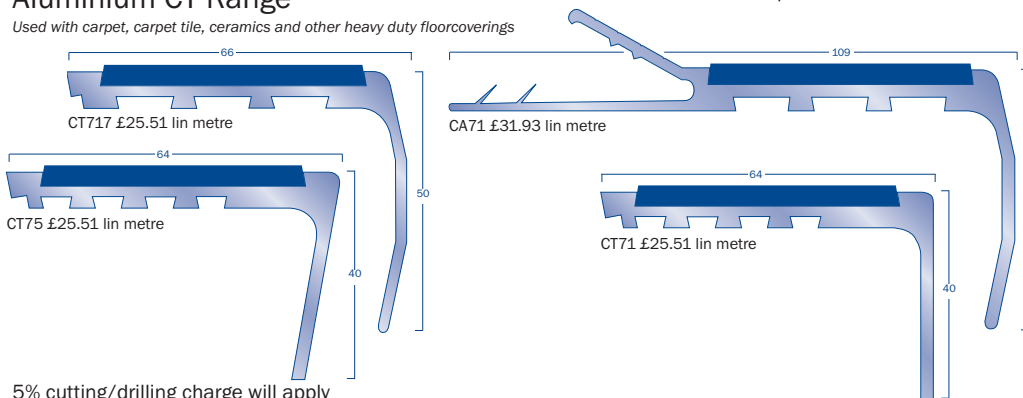

Aluminium CT Range

Used with carpet, carpet tile, ceramics and other heavy duty floorcoverings

Special Order 48 hour Service