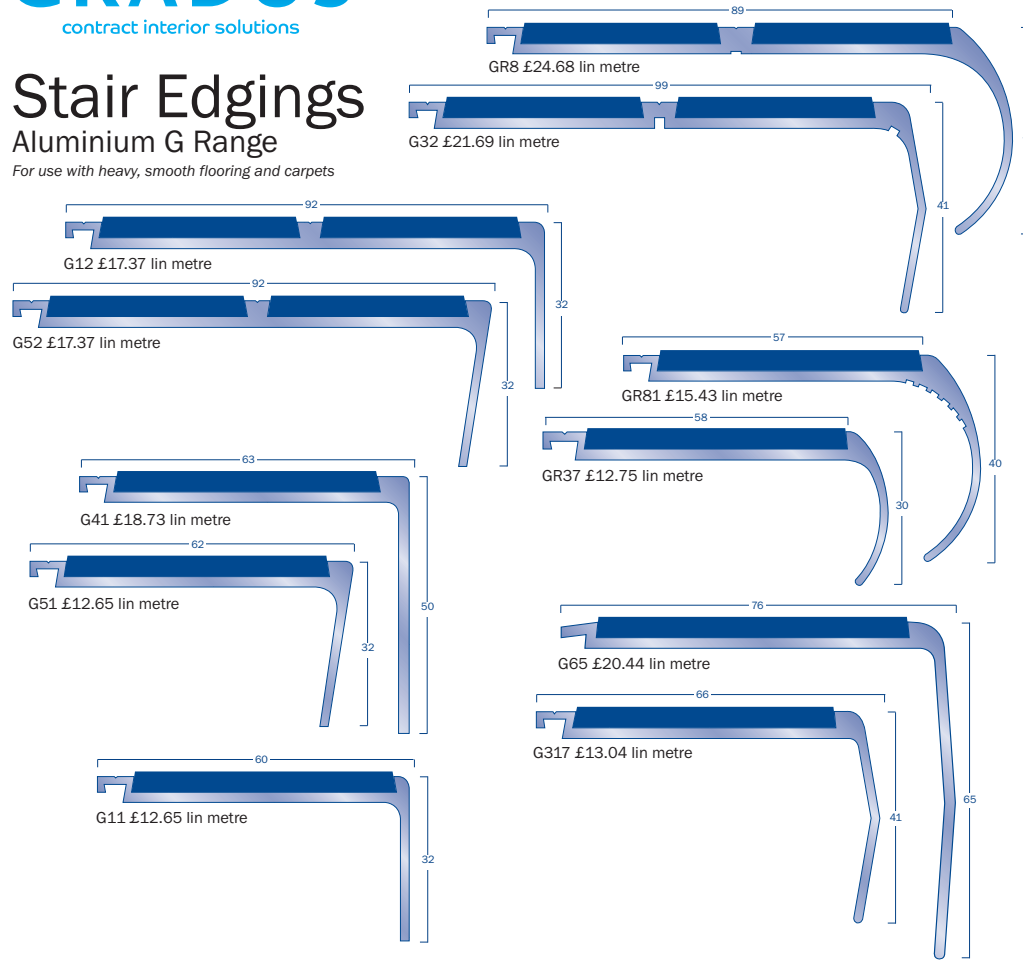

GRADUS

contract interior solutions

All stock items in Black. Colours 48 hour Service

Stair Edgings Aluminium G Range

For use with heavy, smooth flooring and carpets