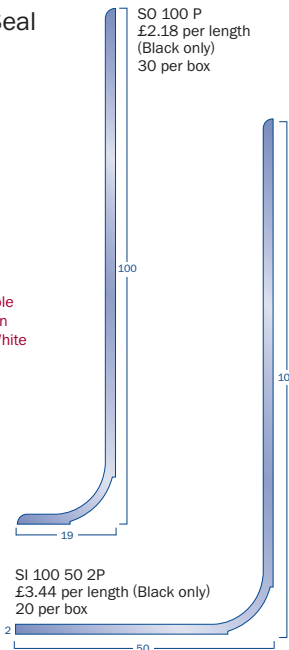

Supplied in 2.75 and 3.20 metre lengths

Skirtings & complementary accessories

Cove Former

2m lengths

Capping Seal

2m lengths

Now available
from stock in
Snowdrift White

Ramp Edge