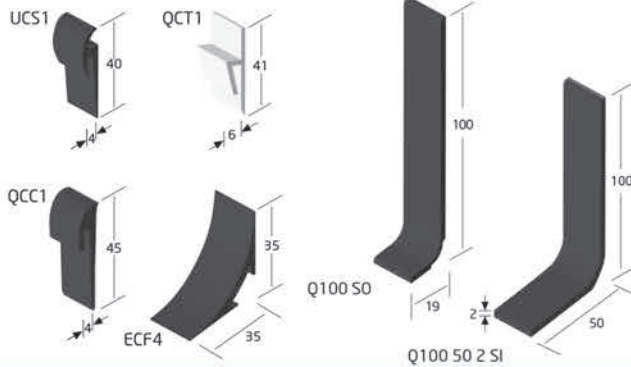

Aluminium cut to size   Slimline and Heavy Duty Black Insert only   No Drilling charges