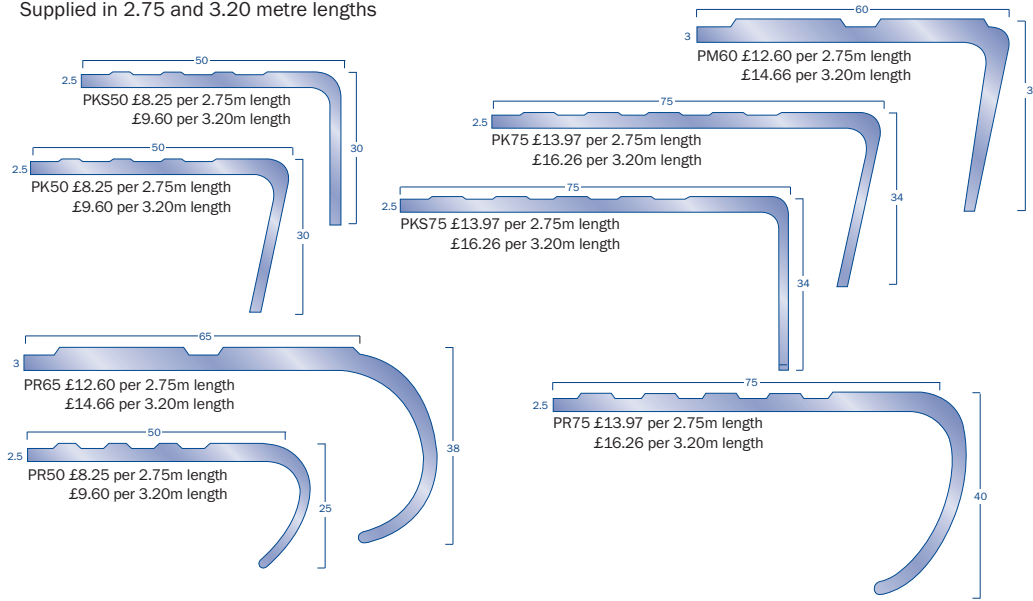

Supplied in 2.75 and 3.20 metre lengths

Skirtings & complementary accessories

Cove Former

2m lengths

Capping Seal

2m lengths

Now available
from stock in
Snowdrift White

Ramp Edge