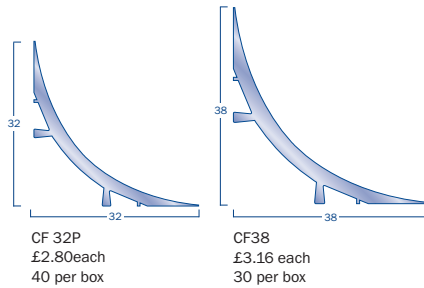

Skirtings & complementary accessories

Cove Former

2m lengths