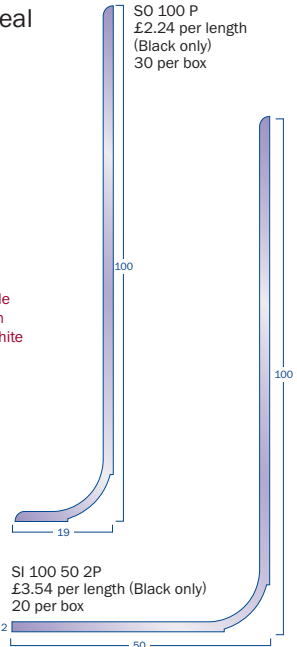

Feather Edge

15m coils