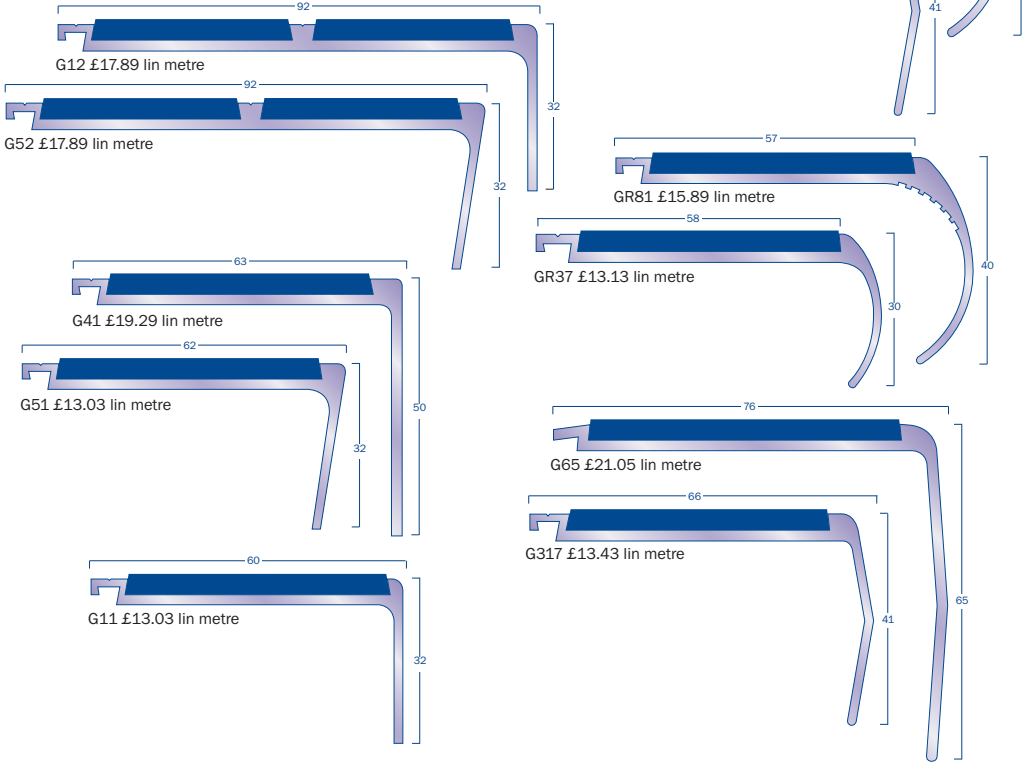

GRADUS

contract interior solutions

All stock items in Black. Colours 48 hour Service

Stair Edgings Aluminium G Range

For use with heavy, smooth flooring and carpets

Aluminium CT Range

Used with carpet, carpet tile, ceramics and other heavy duty floorcoverings

Special Order 48 hour Service