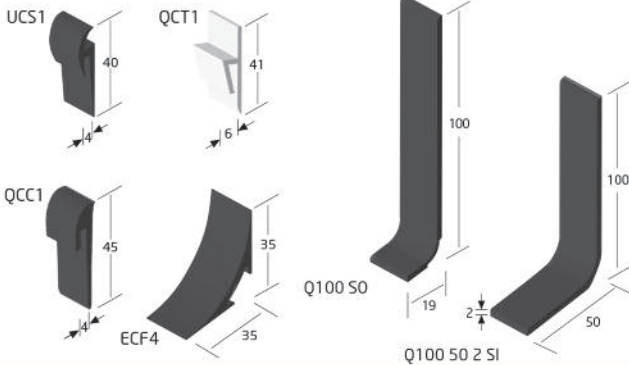

Aluminium cut to size   Slimline and Heavy Duty Black Insert only   No Drilling charges