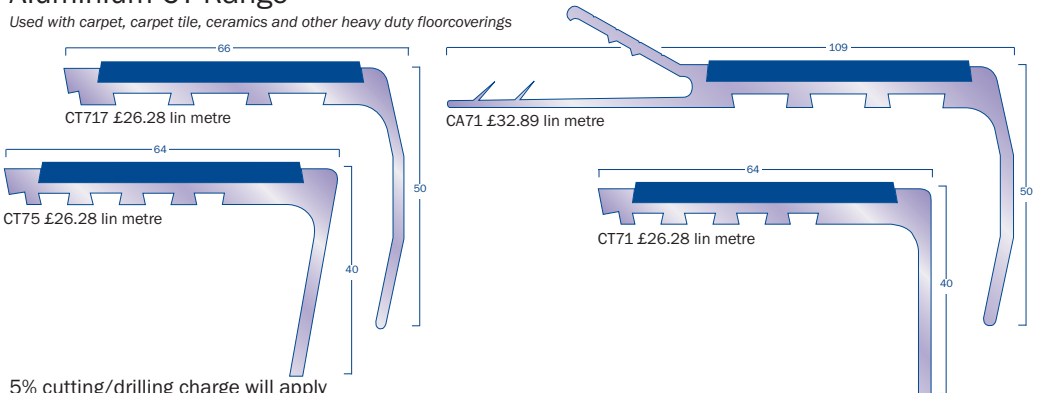

5% cutting/drilling charge will apply