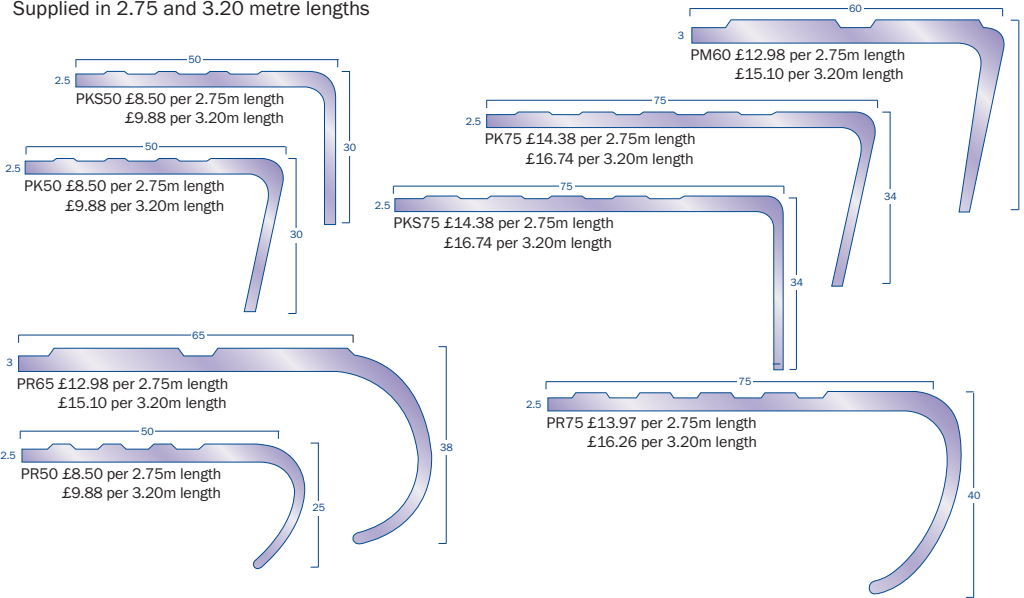

GRADUS

contract interior solutions

Flexible pvc All stock items in Black. Colours 48 hour Service (add 25% for split boxes).
A range of one piece, slip-resistant stair edgings recommended for light traffic only.
Supplied in 2.75 and 3.20 metre lengths