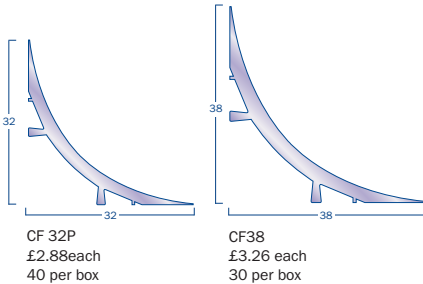

Skirtings & complementary accessories

Cove Former

2m lengths