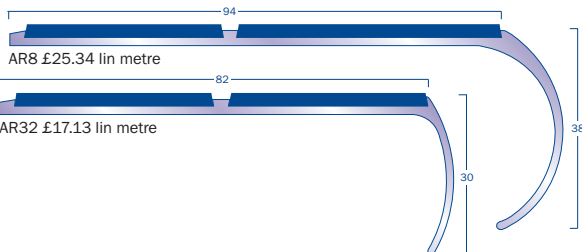

Aluminium A Range *Typically used with vinyl, linoleum, needlepunch and low loop carpet*