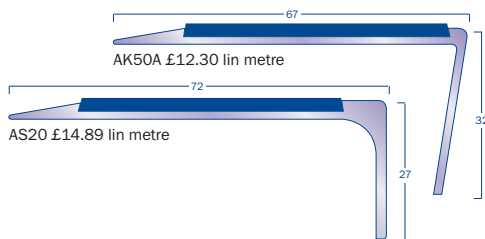

Ramp Edge

5% cutting/drilling charge will apply