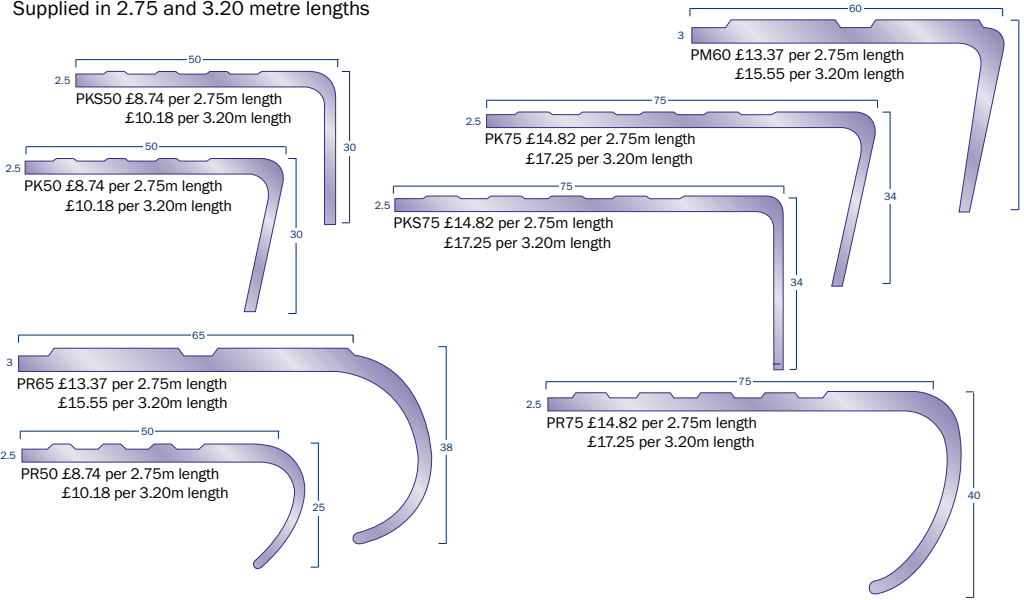

Gerflor
theFlooringgroup

From: 6/10/2014

Vinyl Sheet

	Gauge mm	Width M ²	Special Roll Price M ²	Rolls £/M ²	Cuts £/M ²	Linear Mtr per roll
STK Tarasafe Standard	2mm	2m		£12.89	£16.11	20m
STK Tarasafe Ultra - Sparclean	2mm	2m		£14.68	£18.35	20m
STK Tarasafe Ultra H20	2mm	2m		£12.99	£16.24	20m
Tarasafe Geo - Sparclean	2mm	2m		£15.57	£19.46	20m
Tarasafe Style - Sparclean	2mm	2m		£14.68	£18.35	20m
Tarasafe Uni - Sparclean	2mm	2m		£14.26	£17.83	20m
Tarasafe Plus	2.5mm	2m		£15.61	£19.51	20m
Tarasafe Super	2.5mm	2m		£20.61	£25.76	20m
Tarasafe Ultra Comfort	3.2mm	2m		£19.82	£24.78	20m
Classic Impression Control	2mm	2m		£15.49	£19.36	20m
Classic Impression Wood	2mm	2m		£10.98	£13.73	20m
Classic Imperial PUR	2mm	2m		£8.42	£10.53	20m
Sport M+ Plain Colour	7.0mm	1.5m		£30.66	N/A	20m
Sport M+ Maple Oak	7.0mm	1.5m		£34.25	N/A	20m
Mipolam Cosmo	2.0mm	2m	£6.95	£12.82	£16.03	20m
Mipolam Elegance 290 PUR	2.0mm	2m		£13.02	£16.28	20m
Mipolam Accord 300 PUR	2.0mm	2m		£13.02	£16.28	20m
Mipolam Esprit 500 PUR	2.0mm	2m		£18.25	£22.81	20m
Weld Rod	4mm diam.		100lm Coil	£34.40		

Vinyl Tile

	Gauge mm	Size mm	Tile £/M ²	Box £/M ²	M ² /Box Contents
Classic Imperial PUR	2mm	300 x 300mm	£8.42	£37.89	4.5
Architecton	2mm	300 x 300mm	£6.93	£31.19	4.5
Mipolam Elegance 290 PUR	2.0mm	608 x 608mm	£13.02	£96.22	7.39
Mipolam Accord 300 PUR	2.0mm	608 x 608mm	£13.02	£96.22	7.39
Mipolam Esprit 500 PUR	2.0mm	608 x 608mm	£18.25	£134.87	7.39

All other Gerflor products please call for prices

GRADUS

contract interior solutions

Flexible pvc All stock items in Black. Colours 48 hour Service (add 25% for split boxes).
 A range of one piece, slip-resistant stair edgings recommended for light traffic only.
 Supplied in 2.75 and 3.20 metre lengths