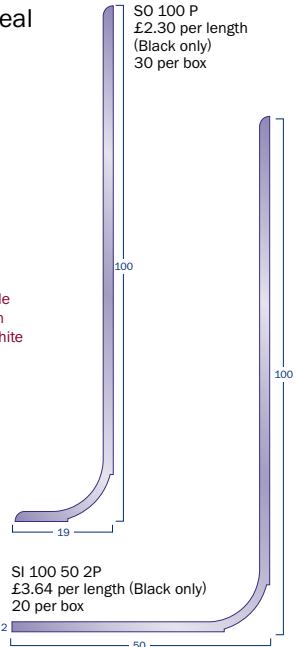

Now available
from stock in
Snowdrift White

SO 100 P
£2.30 per length
(Black only)
30 per box

SI 100 50 2P
£3.64 per length (Black only)
20 per box

Ramp Edge

2m lengths

T 450
£4.96 each
20 per box

T 600
£5.42 each
20 per box