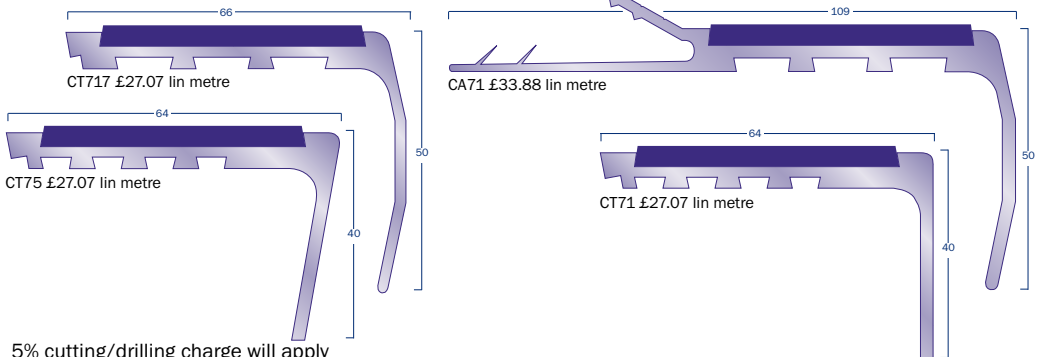

5% cutting/drilling charge will apply