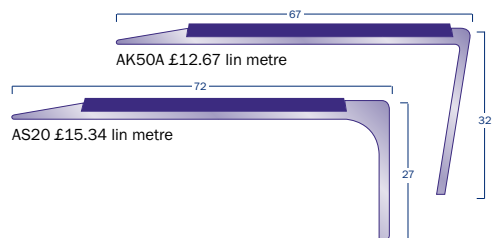

Ramp Edge

5% cutting/drilling charge will apply