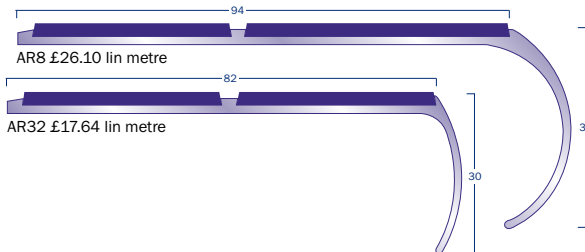

Aluminium A Range *Typically used with vinyl, linoleum, needlepunch and low loop carpet*