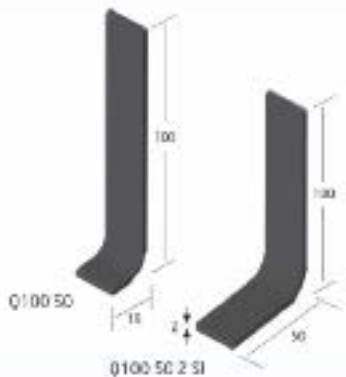

£7.75 per lm

£7.75 per lm

Aluminium cut to size

Slimline and Heavy Duty Black Insert only

No Drilling charges

Rewmar **flexyfix** Flooring Adhesive

Price List 2017

Product	Size	Description	Price
Rewmar MSPolymer	16 Kg	Flexible wood flooring adhesive suitable for solid and engineered wood flooring Plastic tub	£ 78.75
	12 Kg	Flexible wood flooring adhesive suitable for solid and engineered wood flooring 2 x 6 Kg bags Coverage Approx. 1 Kg / M2	£ 58.80
Rewmar MS650 Sausage	12 Kg	12 x 600 ml sausages for use with the acoustic mat or as a liquid batten system	£ 63.00
Acoustic Underlay	16.5 m2	3mm acoustic mat designed to give 19dB sound reduction through the subfloor	£ 50.85
Rapid Primer	6 Kg	Fast track primer and moisture barrier for substrates up to 95% R.H. Coverage is Approx. One Coat 40m2 Two Coats 24m2 Three Coats 17m2	£ 68.25
Epoxy DPM	2 x 4.8 Kg Units	2 Coat DPM for use on substrates of up to 98% R.H. Coverage: First Coat 3 - 4 m2/Kg Second Coat 4 - 5 m2/Kg	£ 137.45
Flexyfix Adhesive	290 ml	Super fast, strong single part adhesive for rapid fixing of stair nosing and profiles grippers etc. Approx. 30 minutes to cure with most applications. 15 year bond warranty for nosings *	£ 5.95
Lawnfix	290 ml	Joining/Bonding adhesive for use with artificial grass installations. Approx. 3 lm of joint per tube	£ 3.65
Lawnfix Joint Tape	Per Lin Metre	300mm wide roll of fabric for use in joining sections of artificial grass together using Lawnfix adhesive	£ 1.10
PVA Adhesive	500 g	Professional grade D3 PVA adhesive	£ 3.15
Pro Applicator Gun	400 ml	Applicator gun for easy application of cartridge adhesive	£ 8.50
	310 ml		£ 7.50
Bulk Gun	600 ml	Applicator gun for use with MS650 sausages	£ 24.30
Trowels	B11	6mm V Notched trowel for application of adhesive for large format flooring	£ 5.10
	B3	3mm V Notched trowel for application of adhesive for small format flooring (wood block, engineered etc.)	£ 5.10
Wipes	Carton 75 No.	Hand and Tool wipes. Ideal for cleaning hands and work surfaces.	£ 6.85