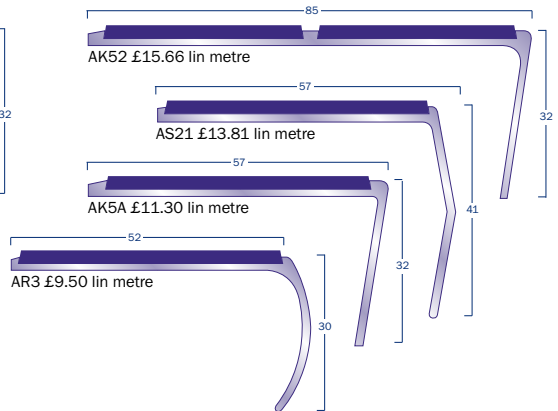

Aluminium A Range *Typically used with vinyl, linoleum, needlepunch and low loop carpet*