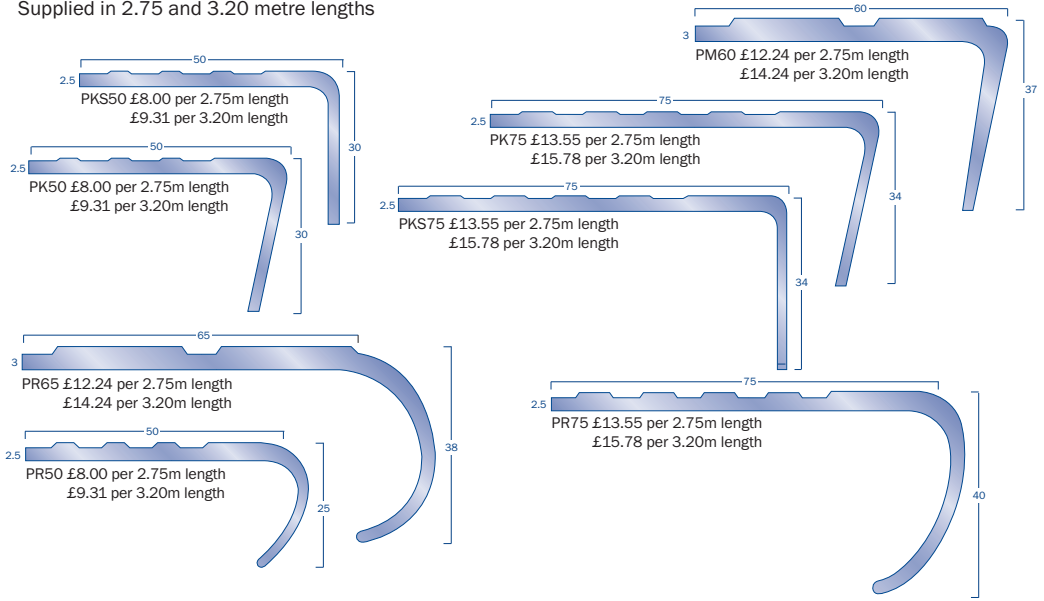

Supplied in 2.75 and 3.20 metre lengths

Skirtings & complementary accessories

Cove Former

2m lengths

Capping Seal

2m lengths

PCS40P
£3.24 each
40 per box

Now available
from stock in
Snowdrift White