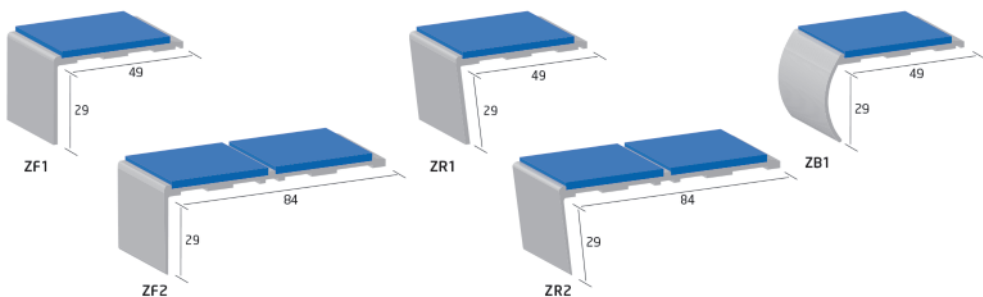

» **Z RANGE - SLENDERLINE** | Gauge 2-3.5mm