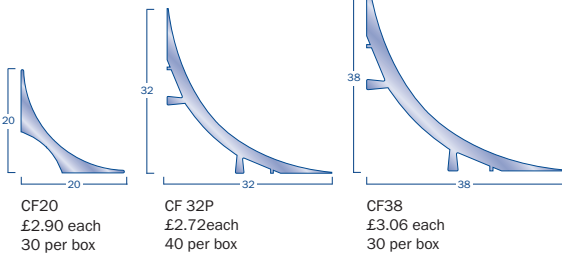

Capping Seal

2m lengths

PCS40P
£3.24 each
40 per box

Now available
from stock in
Snowdrift White