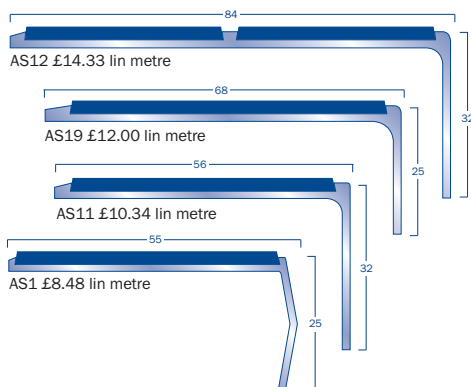

All stock items in Black. Colours 48 hour Service

Aluminium A Range *Typically used with vinyl, linoleum, needlepunch and low loop carpet*

Ramp Edge

5% cutting/drilling charge will apply

Stair Edgings Aluminium G Range