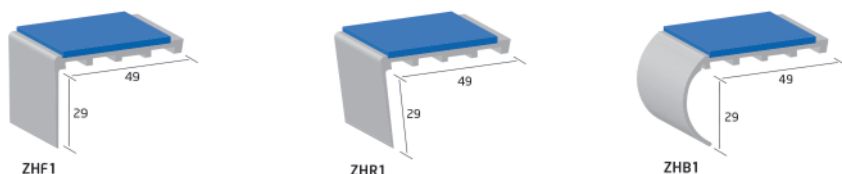

» **HEAVY DUTY** | Gauge 4-7mm

Price per metre cut including infill. Add 5% for drilling.

Z RANGE SLENDERLINE Gauge 2-3mm	Straight (F)	£/m	£/m XGT	Rake (R)	£/m	£/m XGT	Bull Nose (B)	£/m	£/m XGT	
	ZF1		8.48	13.21	ZR1	8.48	13.21	ZB1	8.48	13.21
ZF2		11.47	20.92	ZR2	11.47	20.92				
Z RANGE HEAVY DUTY Gauge 5mm	Straight (F)	£/m	£/m XGT	Rake (R)	£/m	£/m XGT	Bull Nose (B)	£/m	£/m XGT	
	ZHF1		9.58	14.30	ZHR1	9.58	14.30	ZHB1	9.58	14.30