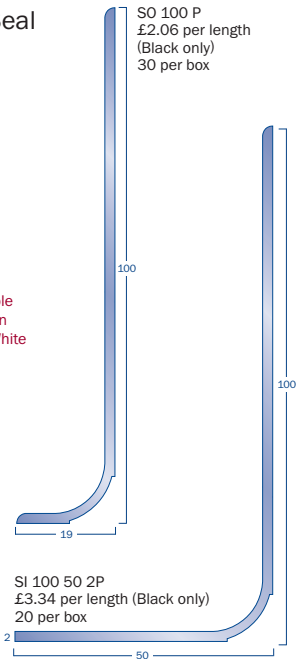

SO 100 P
£2.06 per length
(Black only)
30 per box

SI 100 50 2P
£3.34 per length (Black only)
20 per box