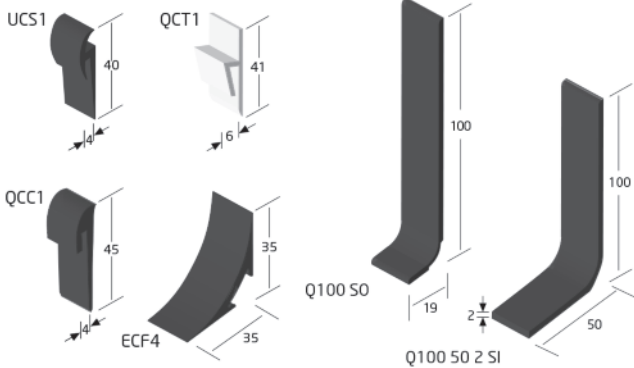

» **Z RANGE - SLENDERLINE** | Gauge 2-3.5mm

» **HEAVY DUTY** | Gauge 4-7mm

Price per metre cut including infill. Add 5% for drilling.

Z RANGE SLENDERLINE Gauge 2-3mm	Straight (F)	£/m	£/m XGT	Rake (R)	£/m	£/m XGT	Bull Nose (B)	£/m	£/m XGT
	ZF1		8.48	13.21	ZR1	8.48	13.21	ZB1	8.48
ZF2		11.47	20.92	ZR2	11.47	20.92			
Z RANGE HEAVY DUTY Gauge 5mm	Straight (F)	£/m	£/m XGT	Rake (R)	£/m	£/m XGT	Bull Nose (B)	£/m	£/m XGT
	ZHF1		9.58	14.30	ZHR1	9.58	14.30	ZHB1	9.58