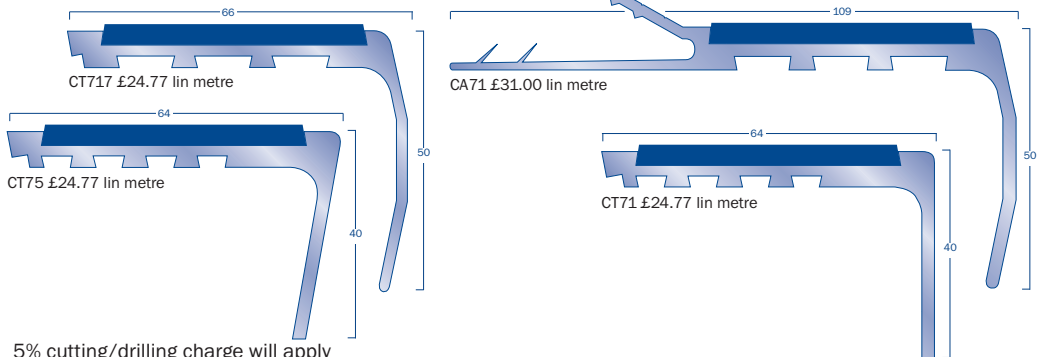

5% cutting/drilling charge will apply