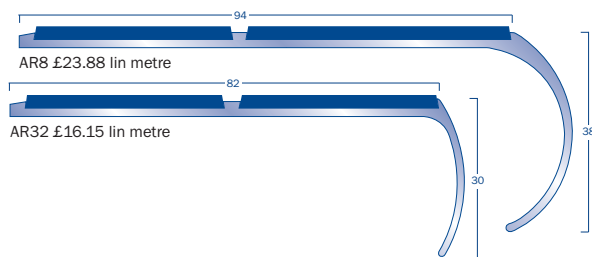

Aluminium A Range *Typically used with vinyl, linoleum, needlepunch and low loop carpet*