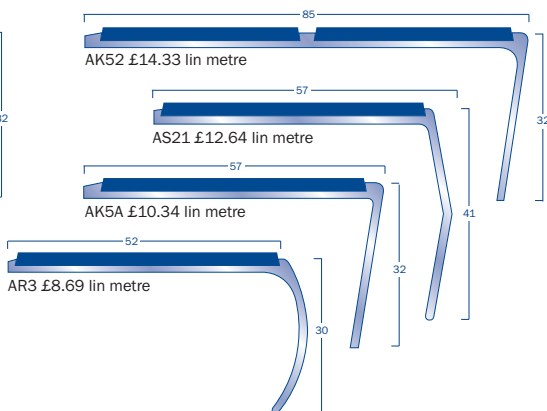

Aluminium A Range *Typically used with vinyl, linoleum, needlepunch and low loop carpet*