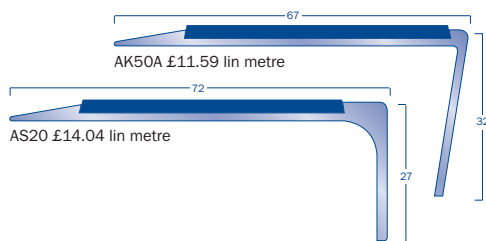

Ramp Edge

5% cutting/drilling charge will apply