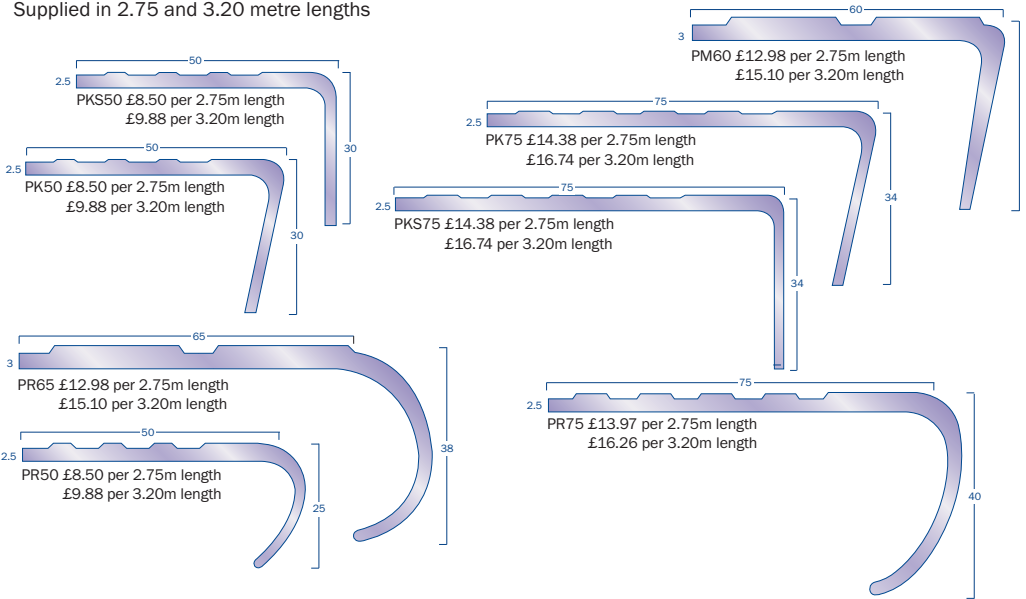

GRADUS

contract interior solutions

Flexible pvc All stock items in Black. Colours 48 hour Service (add 25% for split boxes).
A range of one piece, slip-resistant stair edgings recommended for light traffic only.
Supplied in 2.75 and 3.20 metre lengths