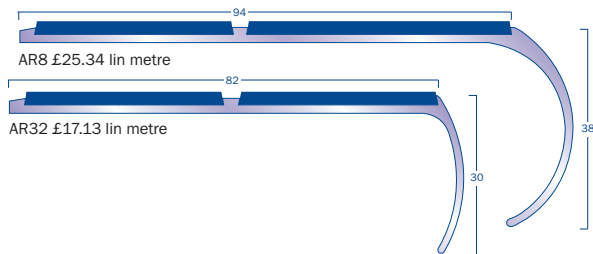

Aluminium A Range *Typically used with vinyl, linoleum, needlepunch and low loop carpet*