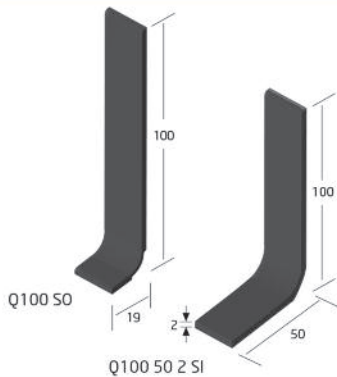

» **Z RANGE - SLENDERLINE** | Gauge 2-3.5mm

» **HEAVY DUTY** | Gauge 4-7mm

Aluminium cut to size   Slimline and Heavy Duty Black Insert only   No Drilling charges