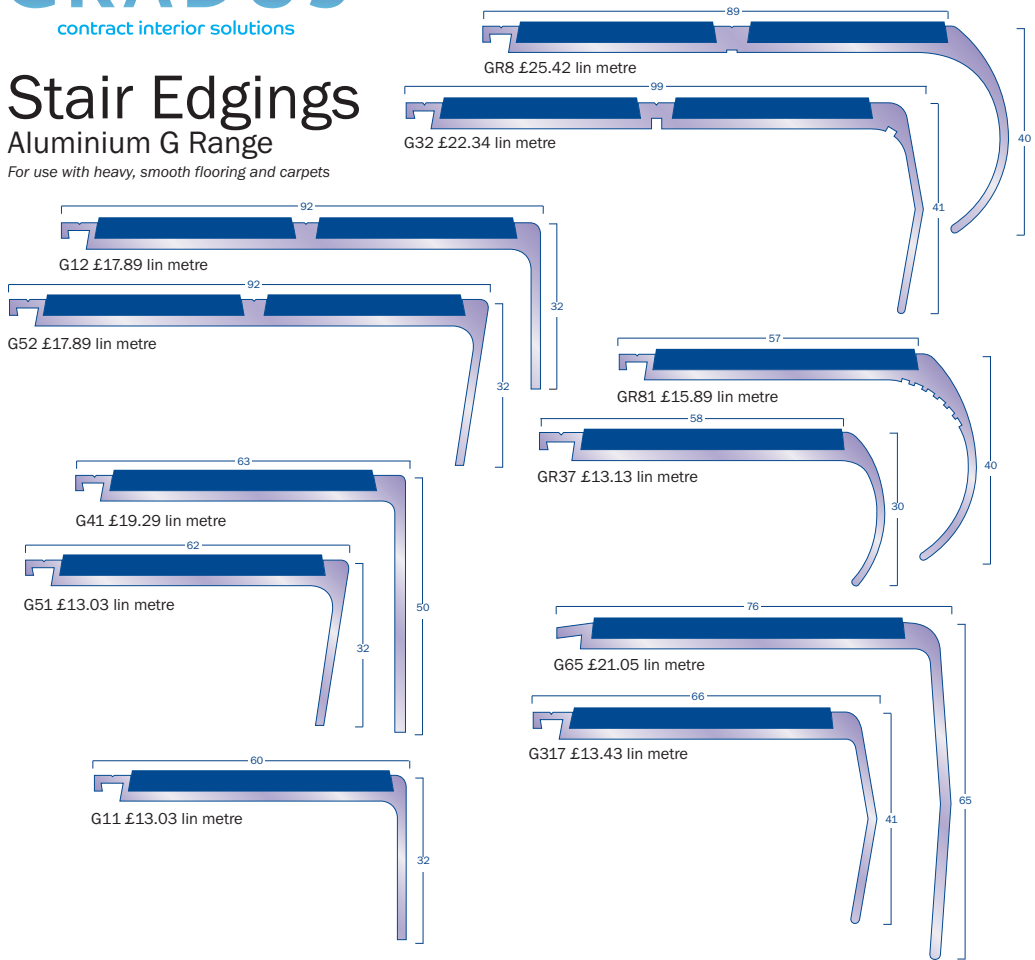

Stair Edgings Aluminium G Range

For use with heavy, smooth flooring and carpets