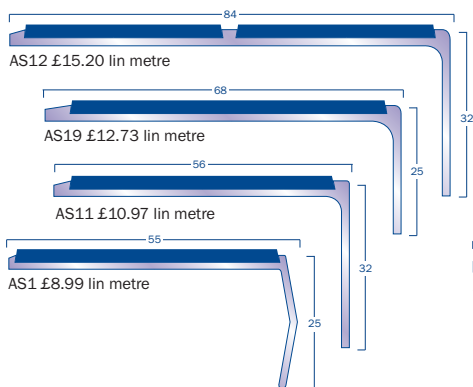

Aluminium A Range *Typically used with vinyl, linoleum, needlepunch and low loop carpet*