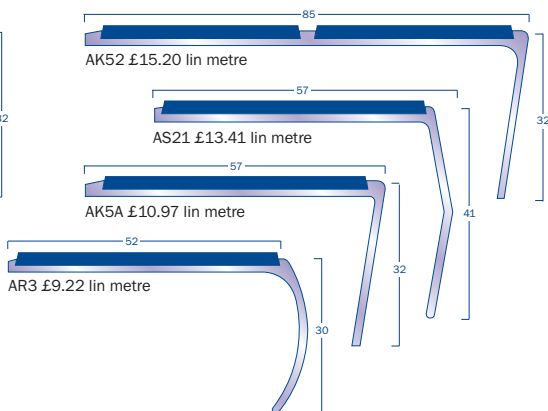

Aluminium A Range *Typically used with vinyl, linoleum, needlepunch and low loop carpet*