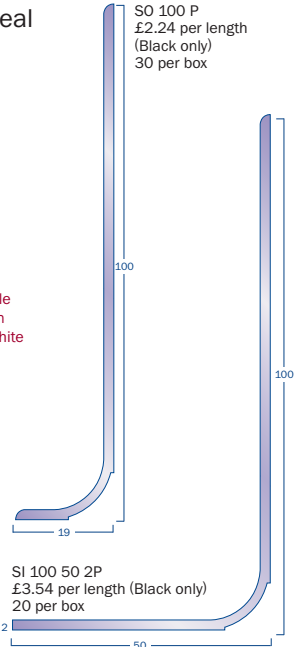

Feather Edge

15m coils