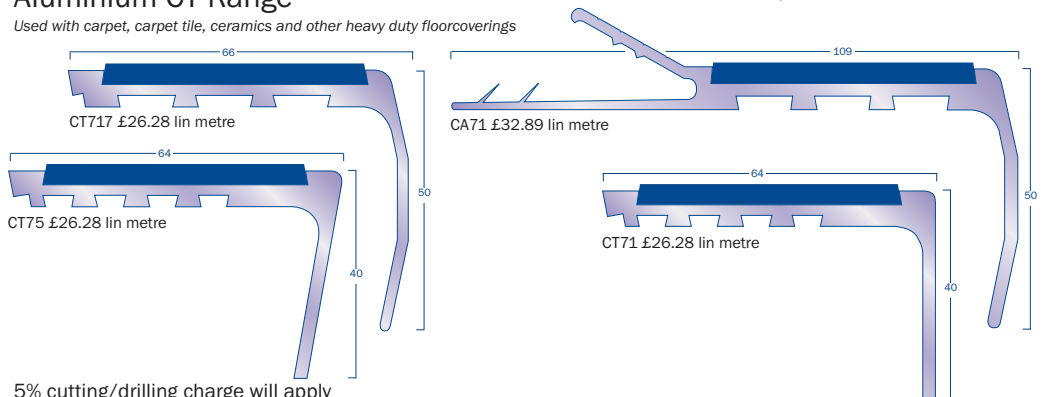

Aluminium CT Range

Used with carpet, carpet tile, ceramics and other heavy duty floorcoverings

Special Order 48 hour Service