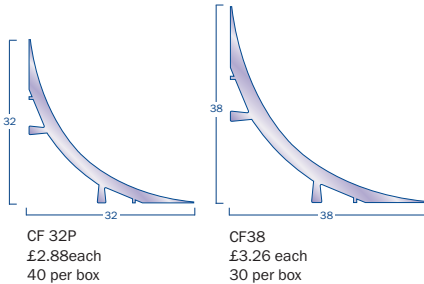

Skirtings & complementary accessories

Cove Former

2m lengths