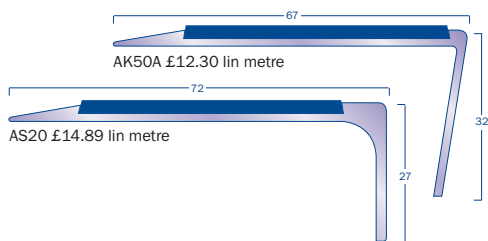

Ramp Edge

5% cutting/drilling charge will apply